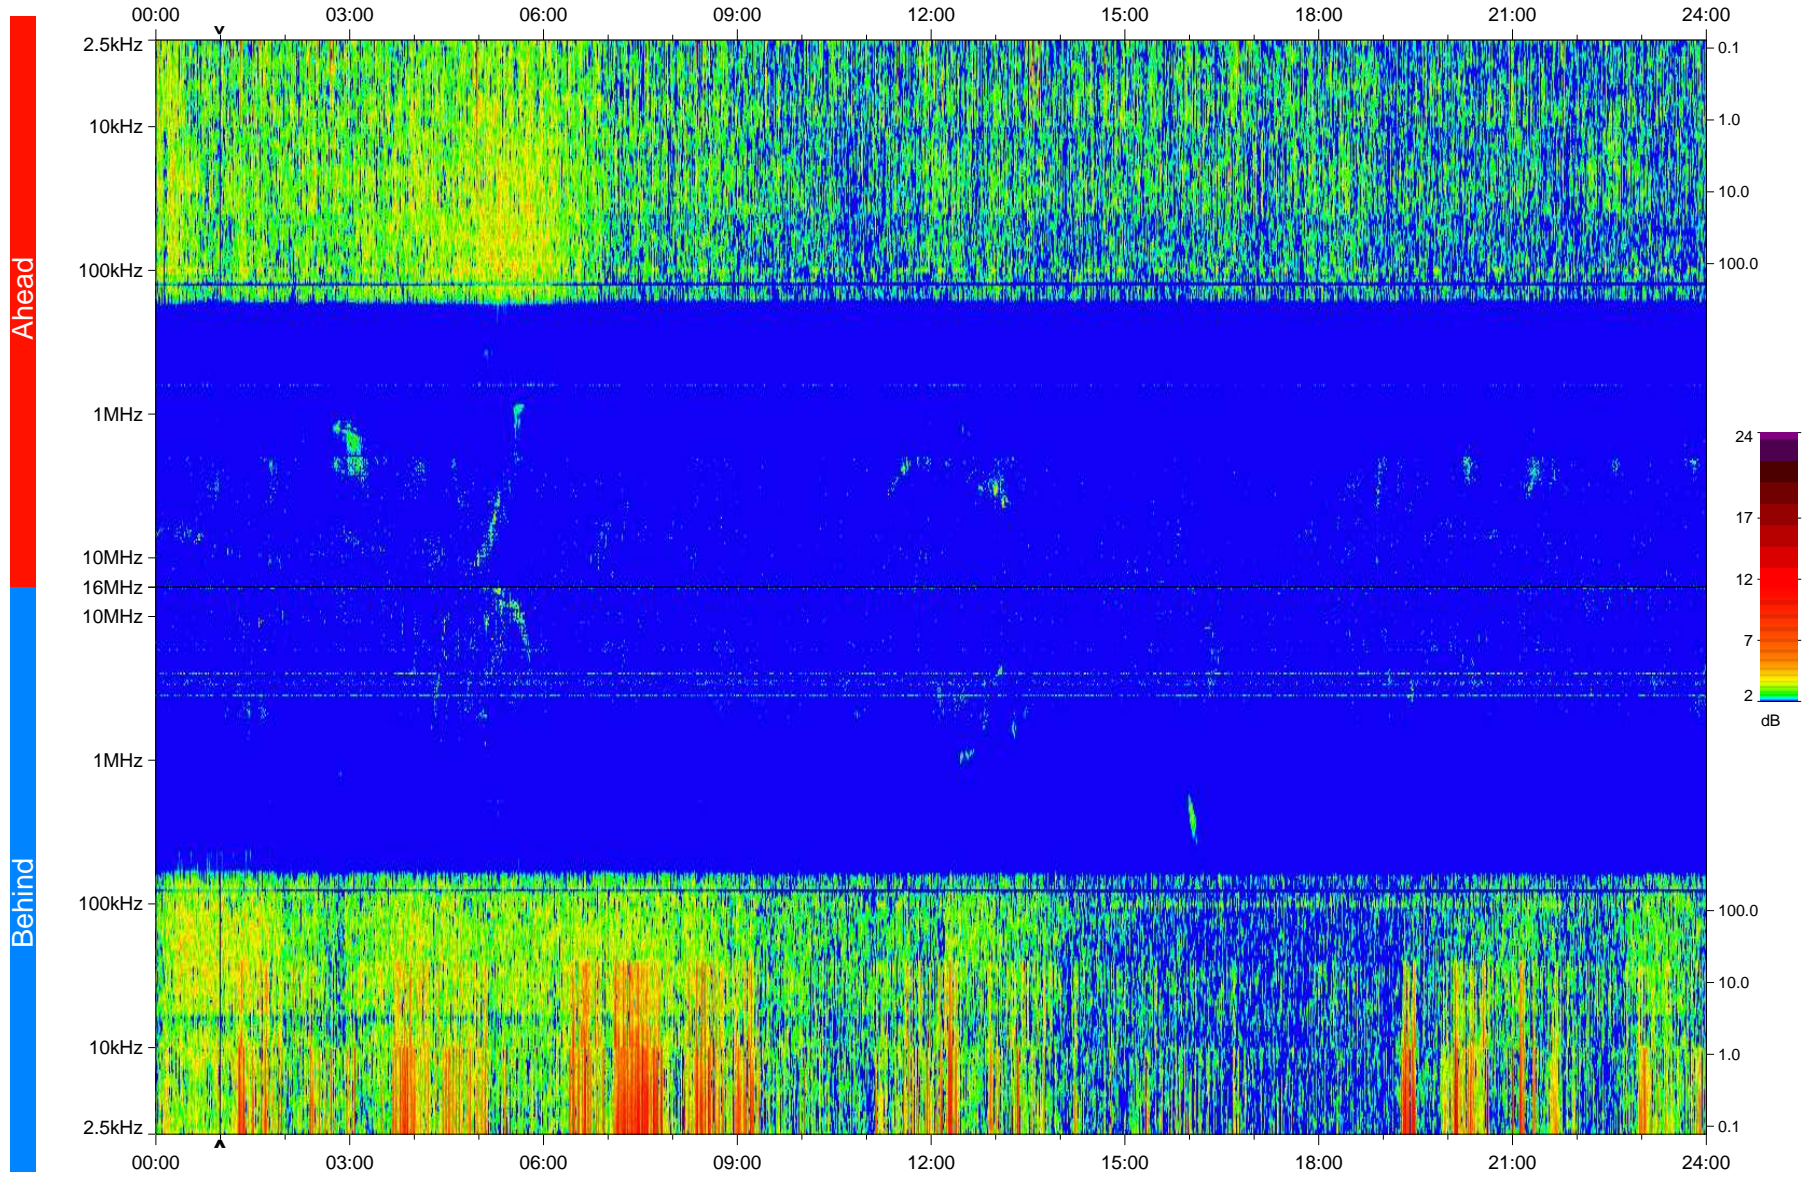

# STEREO/WAVES Daily Summary - 10-Jun-2008 (DOY 162)

Ahead source file: swaves\_ahead\_2008\_162\_1\_04.fin  
Ahead PSE Angle: 29.6°

Behind PSE Angle: -25.6°  
Behind source file: swaves\_behind\_2008\_162\_1\_04.fin

Time (UTC)

file: stereo\_swaves\_daily-summary\_color\_20080610\_v04  
made by: space.umn.edu on macOS with IDL 8.8.2 on 2022-10-18 08:56:15, with TLib V945 / dynspec V311