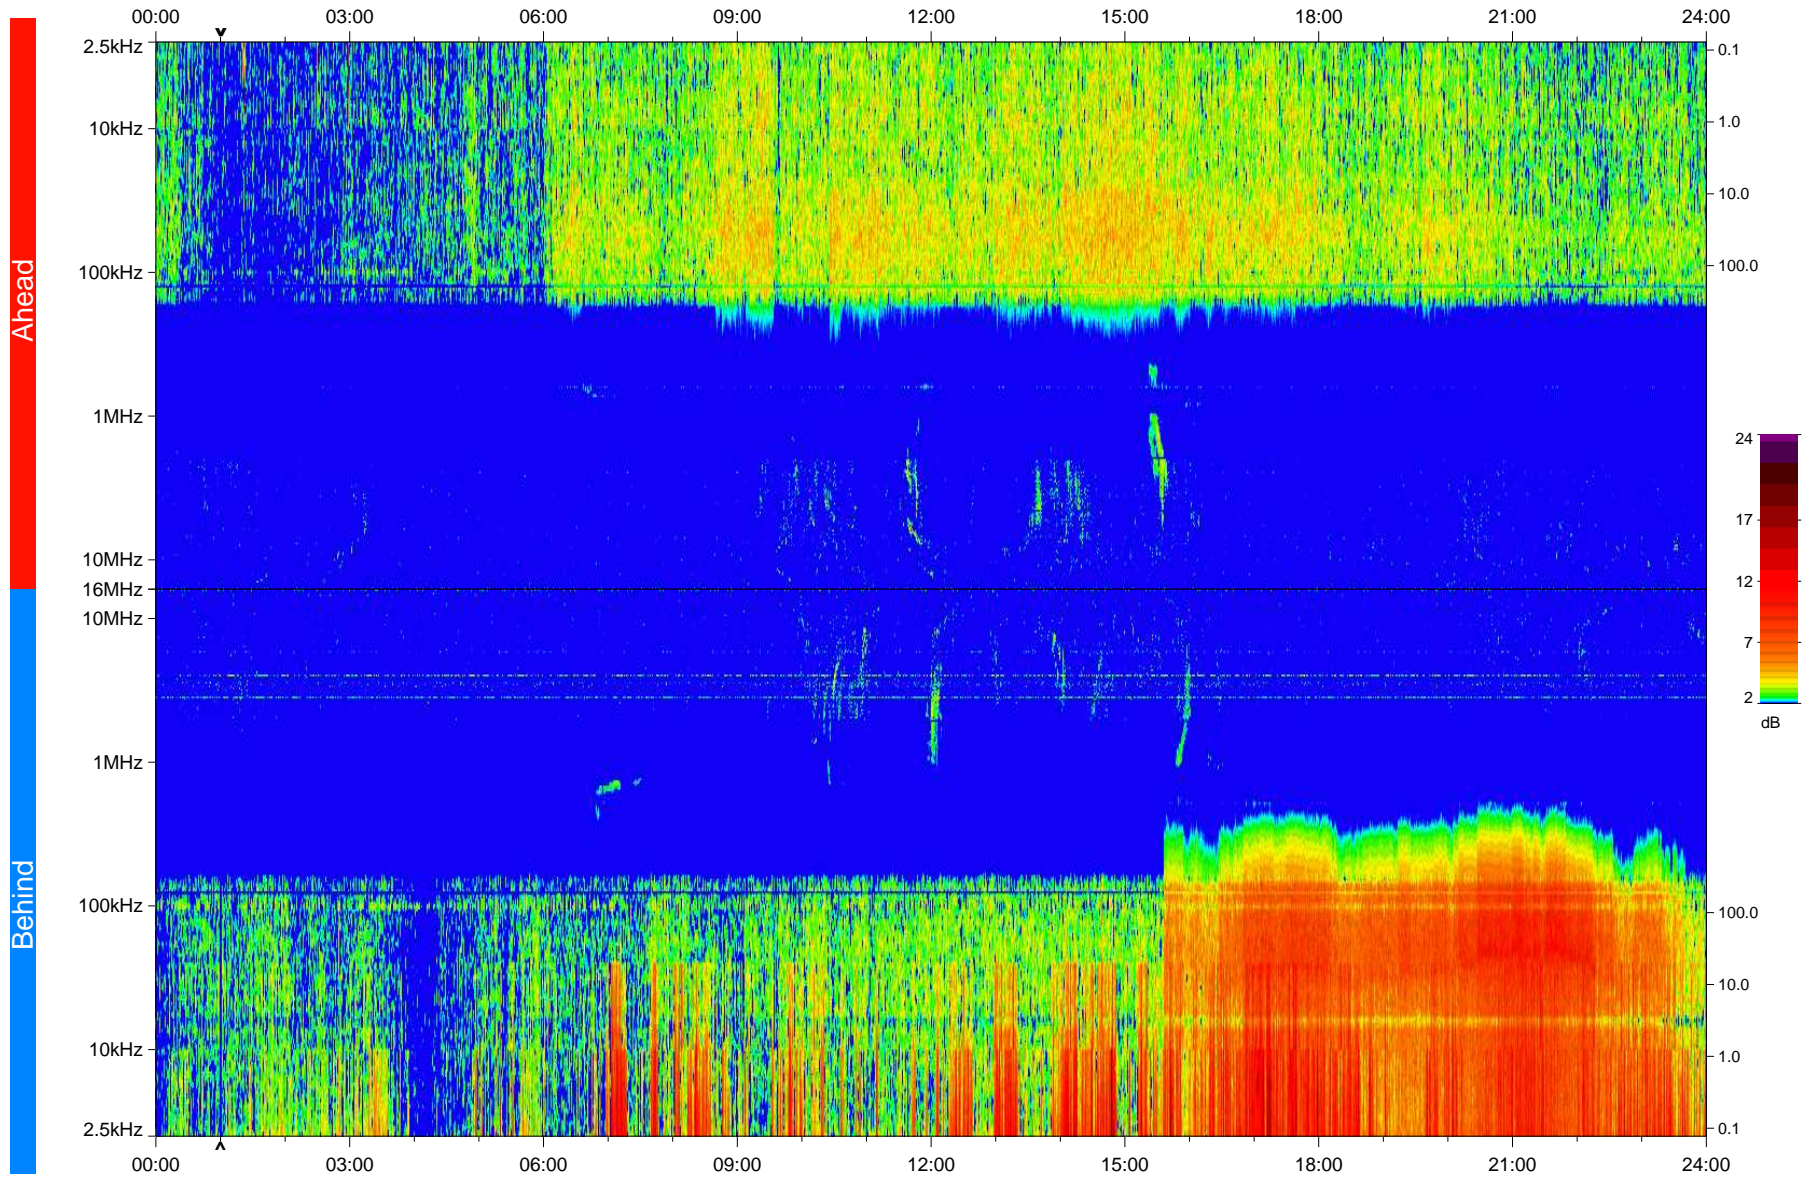

# STEREO/WAVES Daily Summary - 06-Jun-2008 (DOY 158)

Ahead source file: swaves\_ahead\_2008\_158\_1\_04.fin  
Ahead PSE Angle: 29.1°

Behind PSE Angle: -25.4°  
Behind source file: swaves\_behind\_2008\_158\_1\_04.fin

Time (UTC)

file: stereo\_swaves\_daily-summary\_color\_20080606\_v04  
made by: space.umn.edu on macOS with IDL 8.8.2 on 2022-10-18 08:44:52, with TLib V945 / dynspec V311