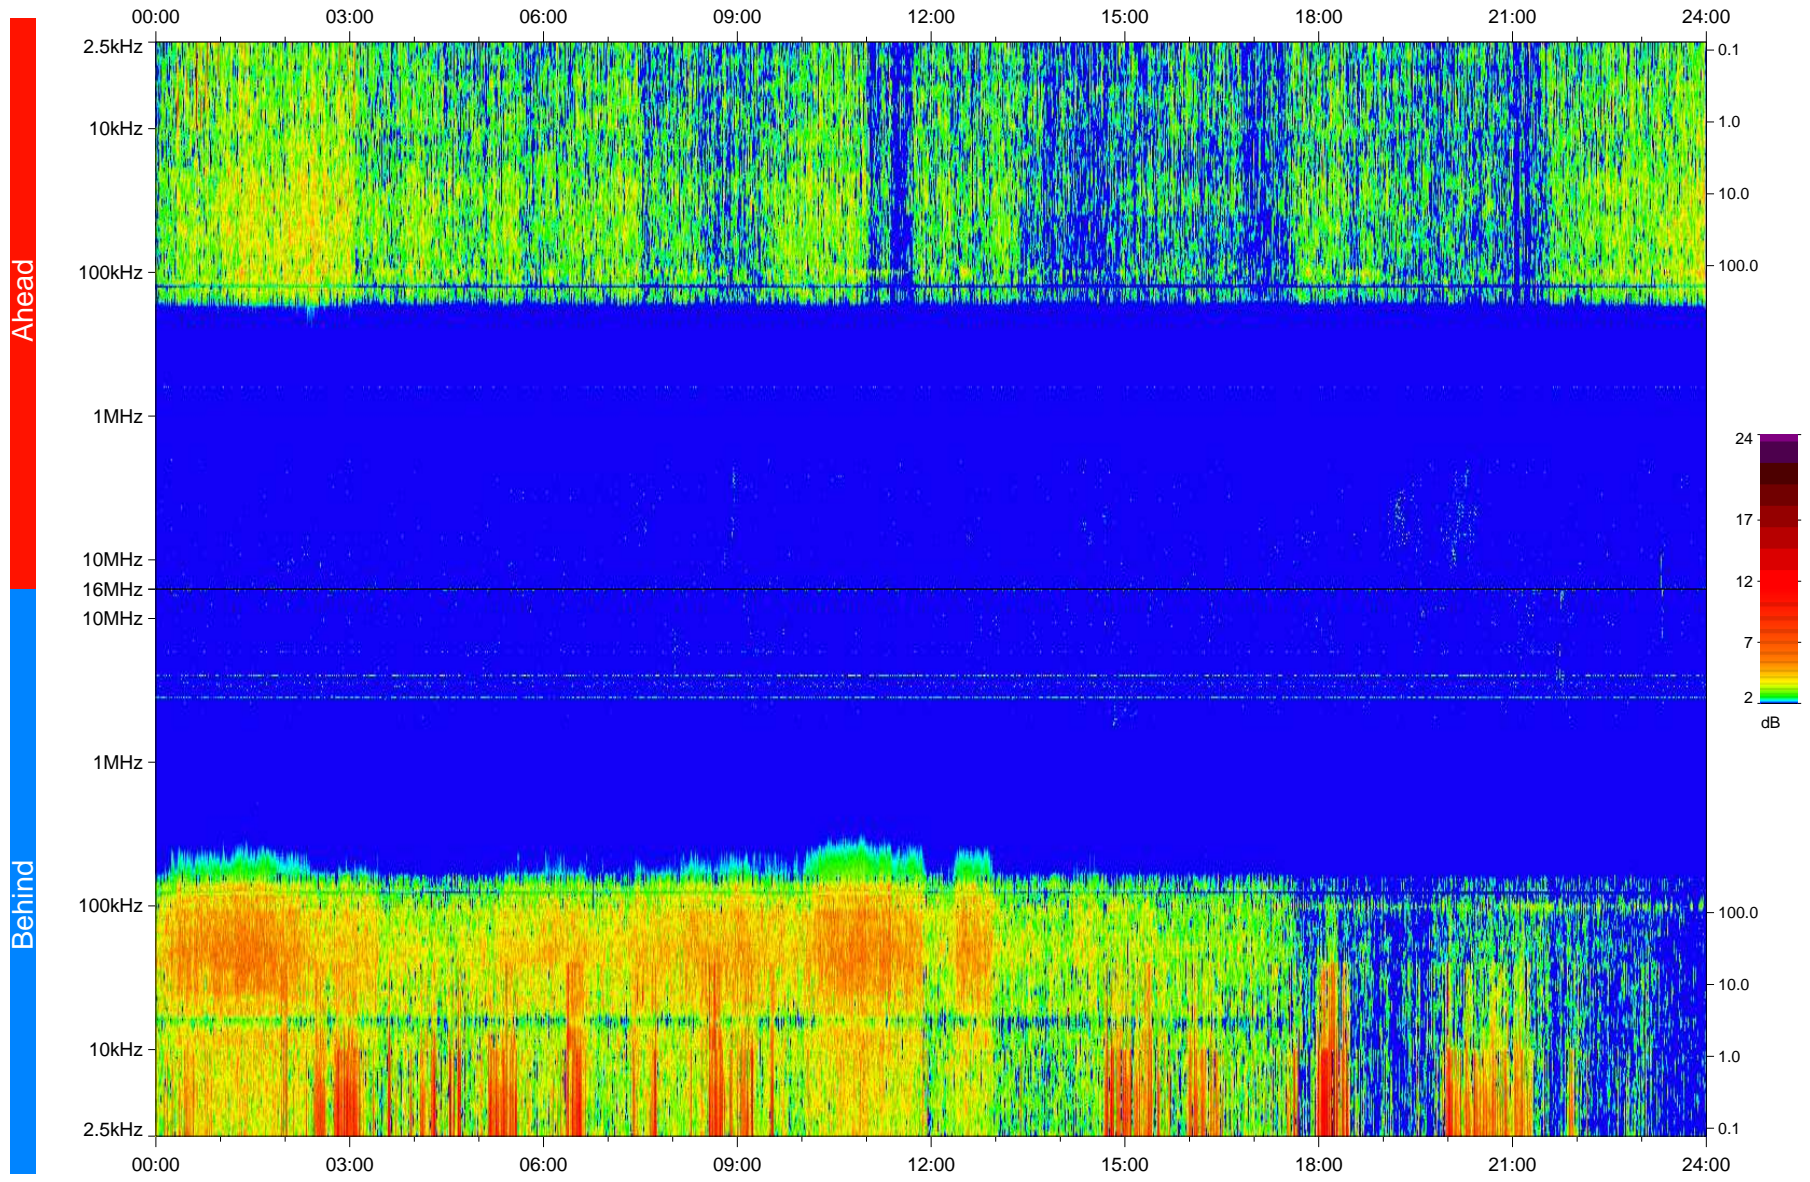

# STEREO/WAVES Daily Summary - 05-Jun-2008 (DOY 157)

Ahead source file: swaves\_ahead\_2008\_157\_1\_04.fin  
Ahead PSE Angle: 29.1°

Behind PSE Angle: -25.3°  
Behind source file: swaves\_behind\_2008\_157\_1\_04.fin

Time (UTC)

file: stereo\_swaves\_daily-summary\_color\_20080605\_v04  
made by: space.umn.edu on macOS with IDL 8.8.2 on 2022-10-18 08:42:00, with TLib V945 / dynspec V311