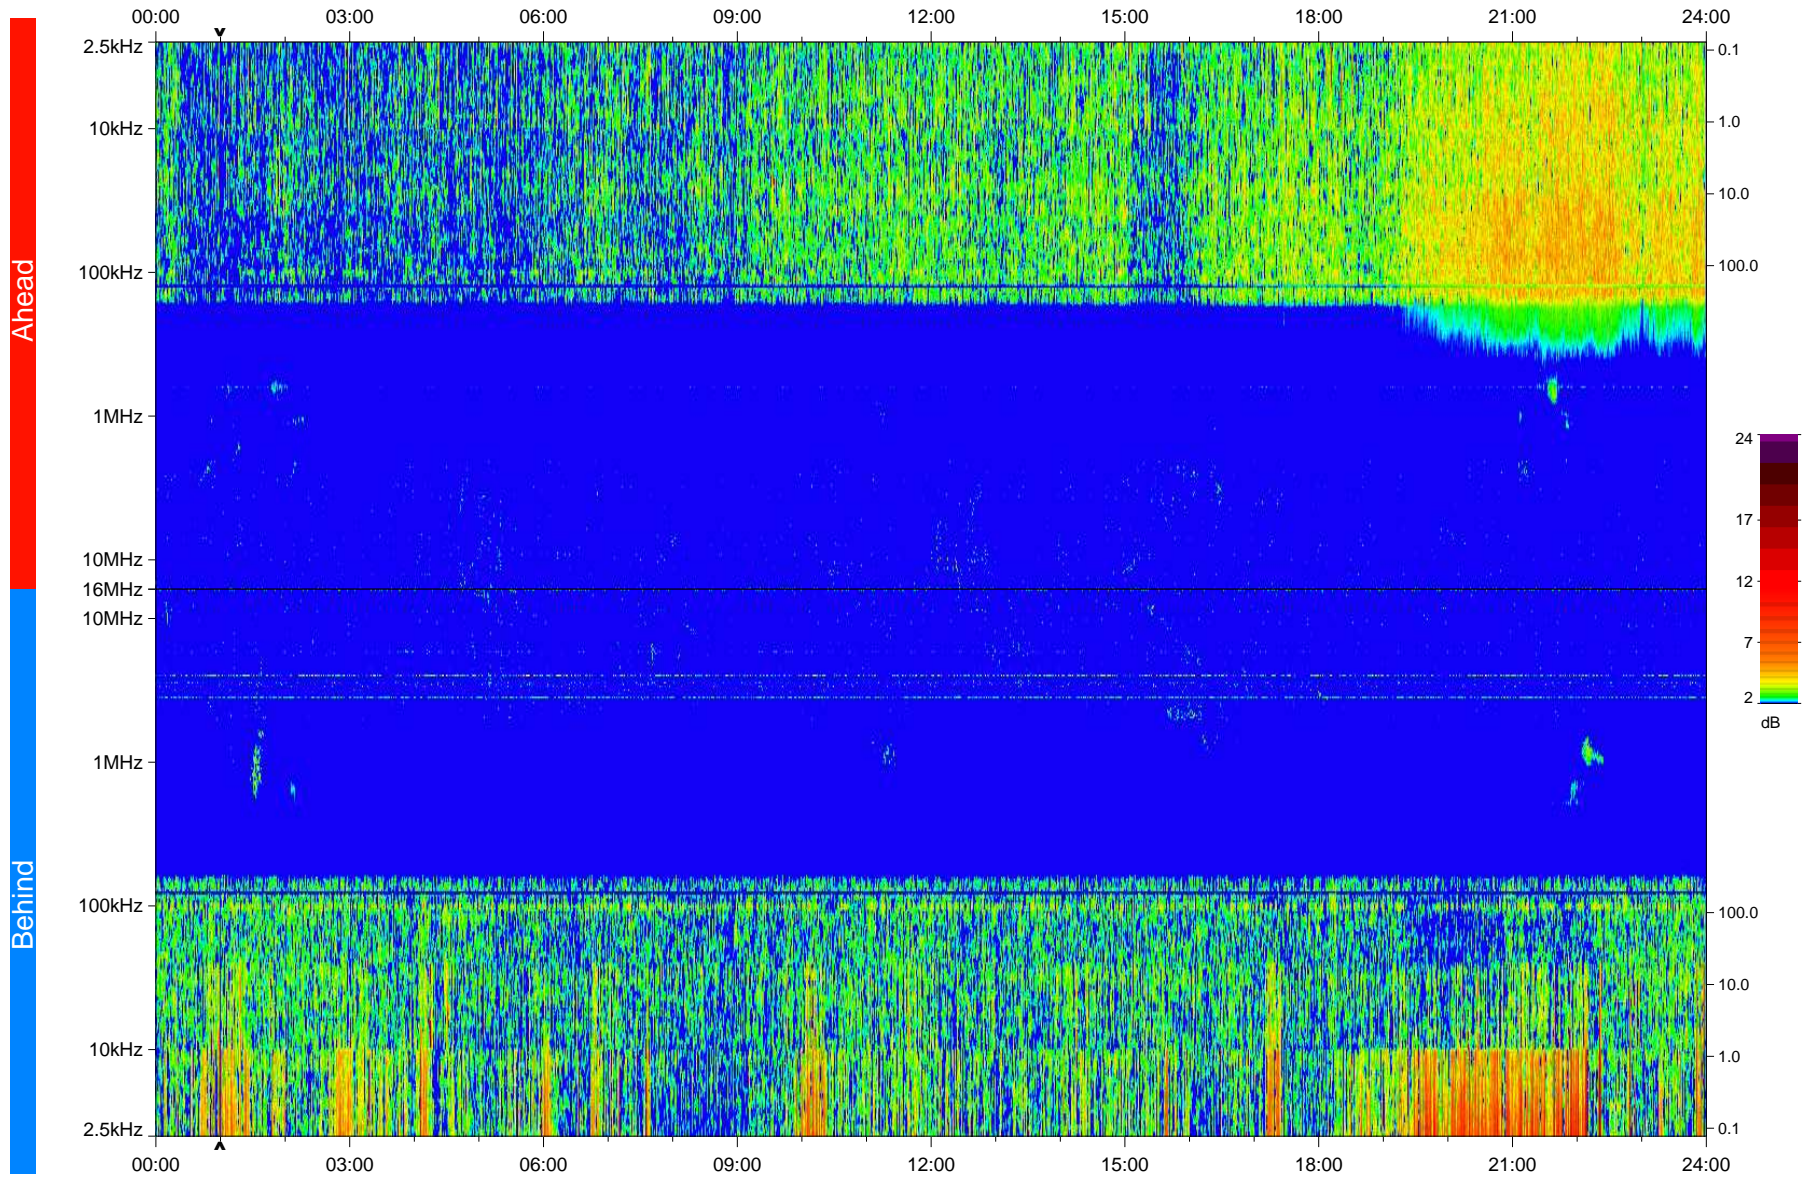

# STEREO/WAVES Daily Summary - 31-May-2008 (DOY 152)

Ahead source file: swaves\_ahead\_2008\_152\_1\_04.fin  
Ahead PSE Angle: 28.6°

Behind PSE Angle: -25.0°  
Behind source file: swaves\_behind\_2008\_152\_1\_04.fin

Time (UTC)

file: stereo\_swaves\_daily-summary\_color\_20080531\_v04  
made by: space.umn.edu on macOS with IDL 8.8.2 on 2022-10-18 08:27:41, with Tlib V945 / dynspec V311