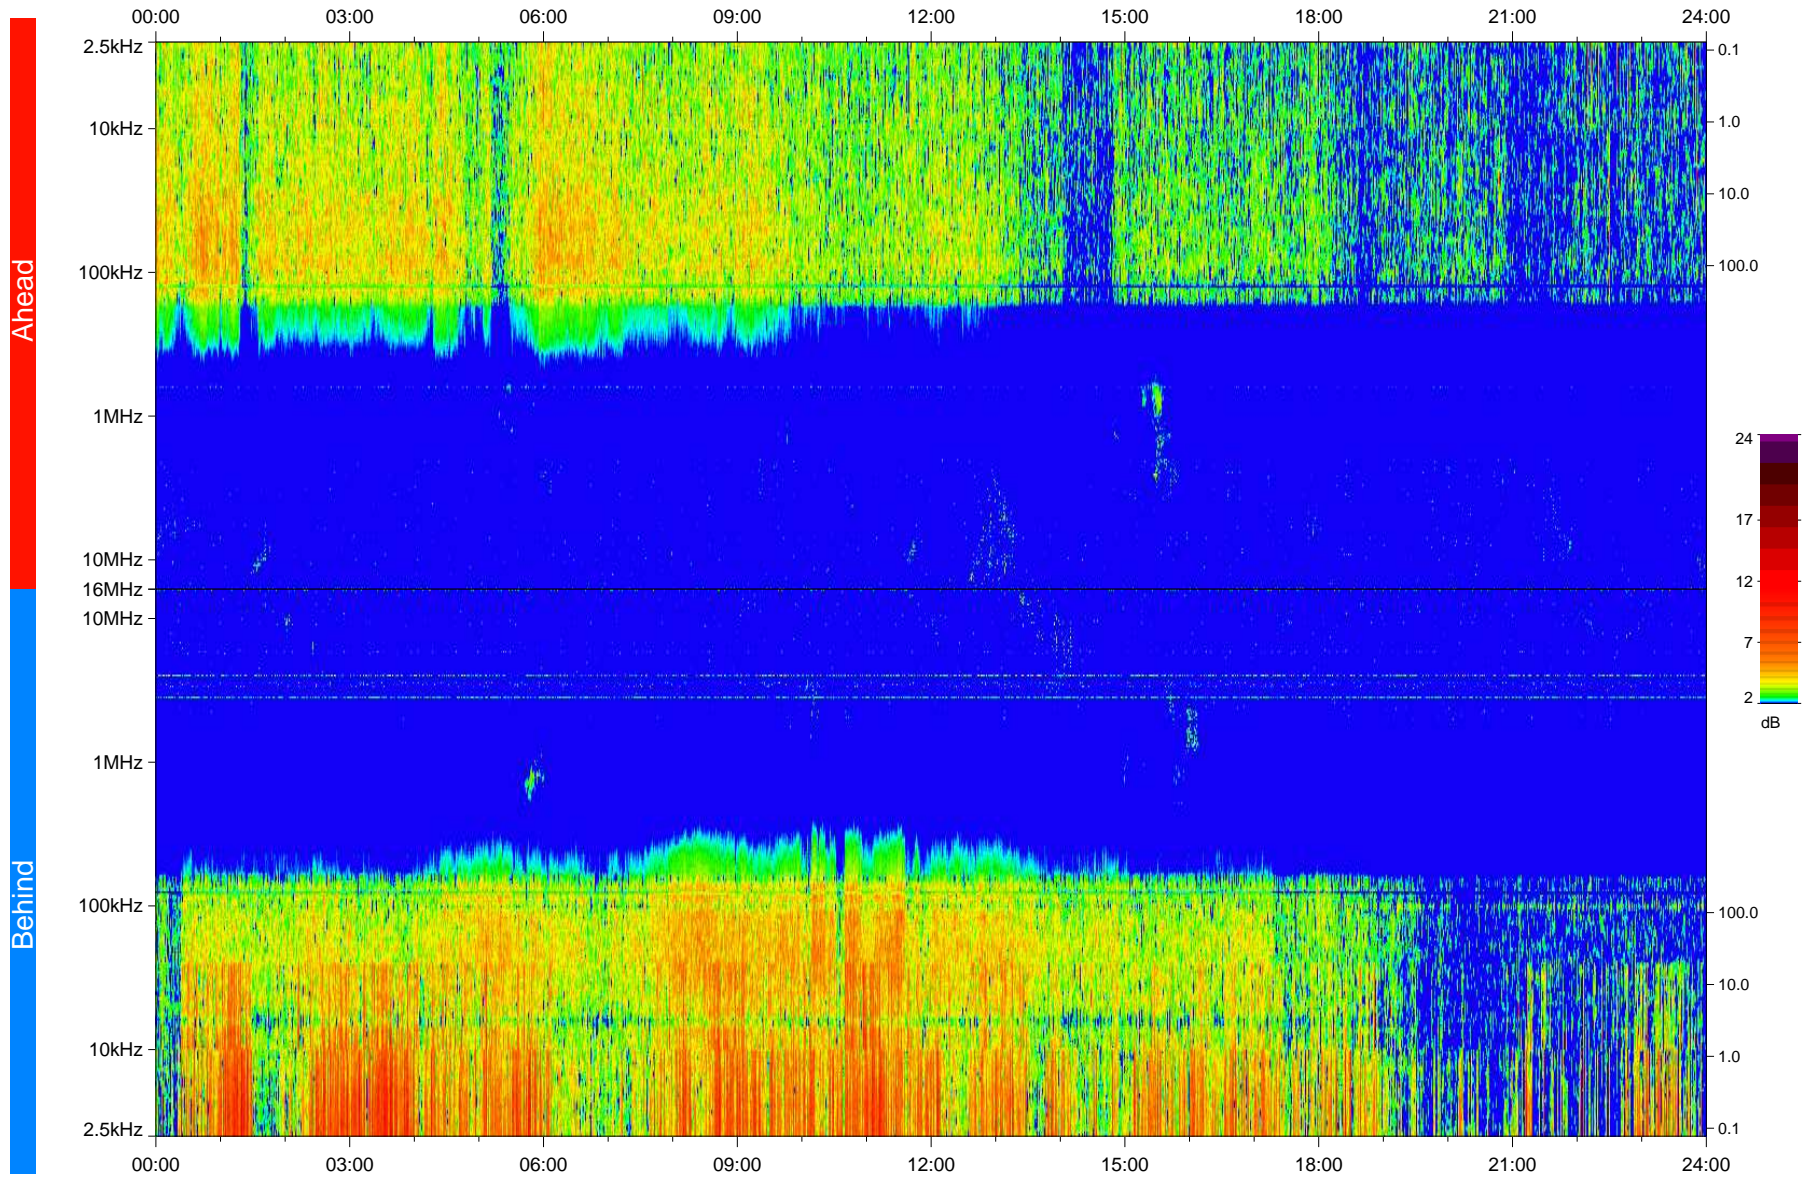

# STEREO/WAVES Daily Summary - 30-May-2008 (DOY 151)

Ahead source file: swaves\_ahead\_2008\_151\_1\_04.fin  
Ahead PSE Angle: 28.4°

Behind PSE Angle: -25.0°  
Behind source file: swaves\_behind\_2008\_151\_1\_04.fin

Time (UTC)

file: stereo\_swaves\_daily-summary\_color\_20080530\_v04  
made by: space.umn.edu on macOS with IDL 8.8.2 on 2022-10-18 08:24:51, with TLib V945 / dynspec V311