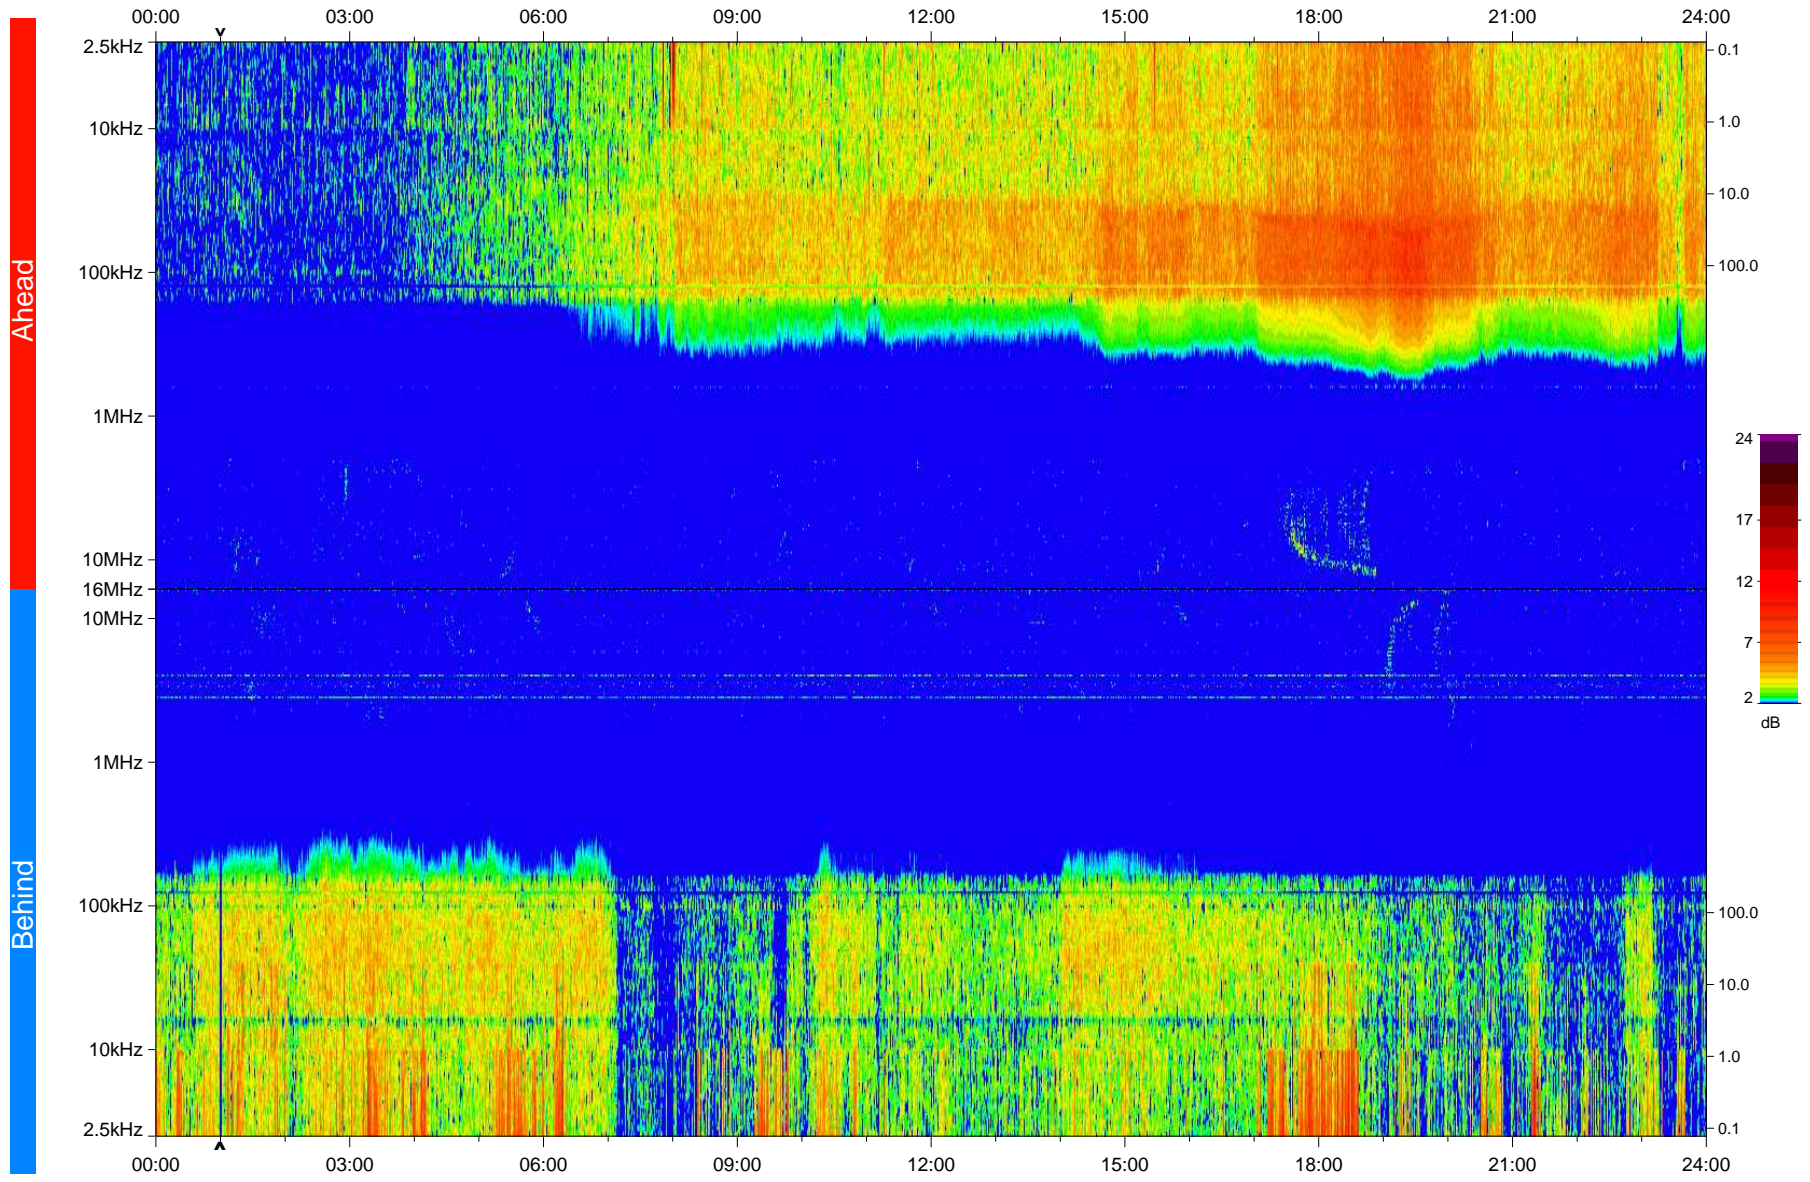

STEREO/WAVES Daily Summary - 29-May-2008 (DOY 150)

Ahead source file: swaves_ahead_2008_150_1_04.fin
Ahead PSE Angle: 28.4°

Behind PSE Angle: -24.9°
Behind source file: swaves_behind_2008_150_1_04.fin

Time (UTC)

file: stereo_swaves_daily-summary_color_20080529_v04
made by: space.umn.edu on macOS with IDL 8.8.2 on 2022-10-18 08:22:01, with TLib V945 / dynspec V311