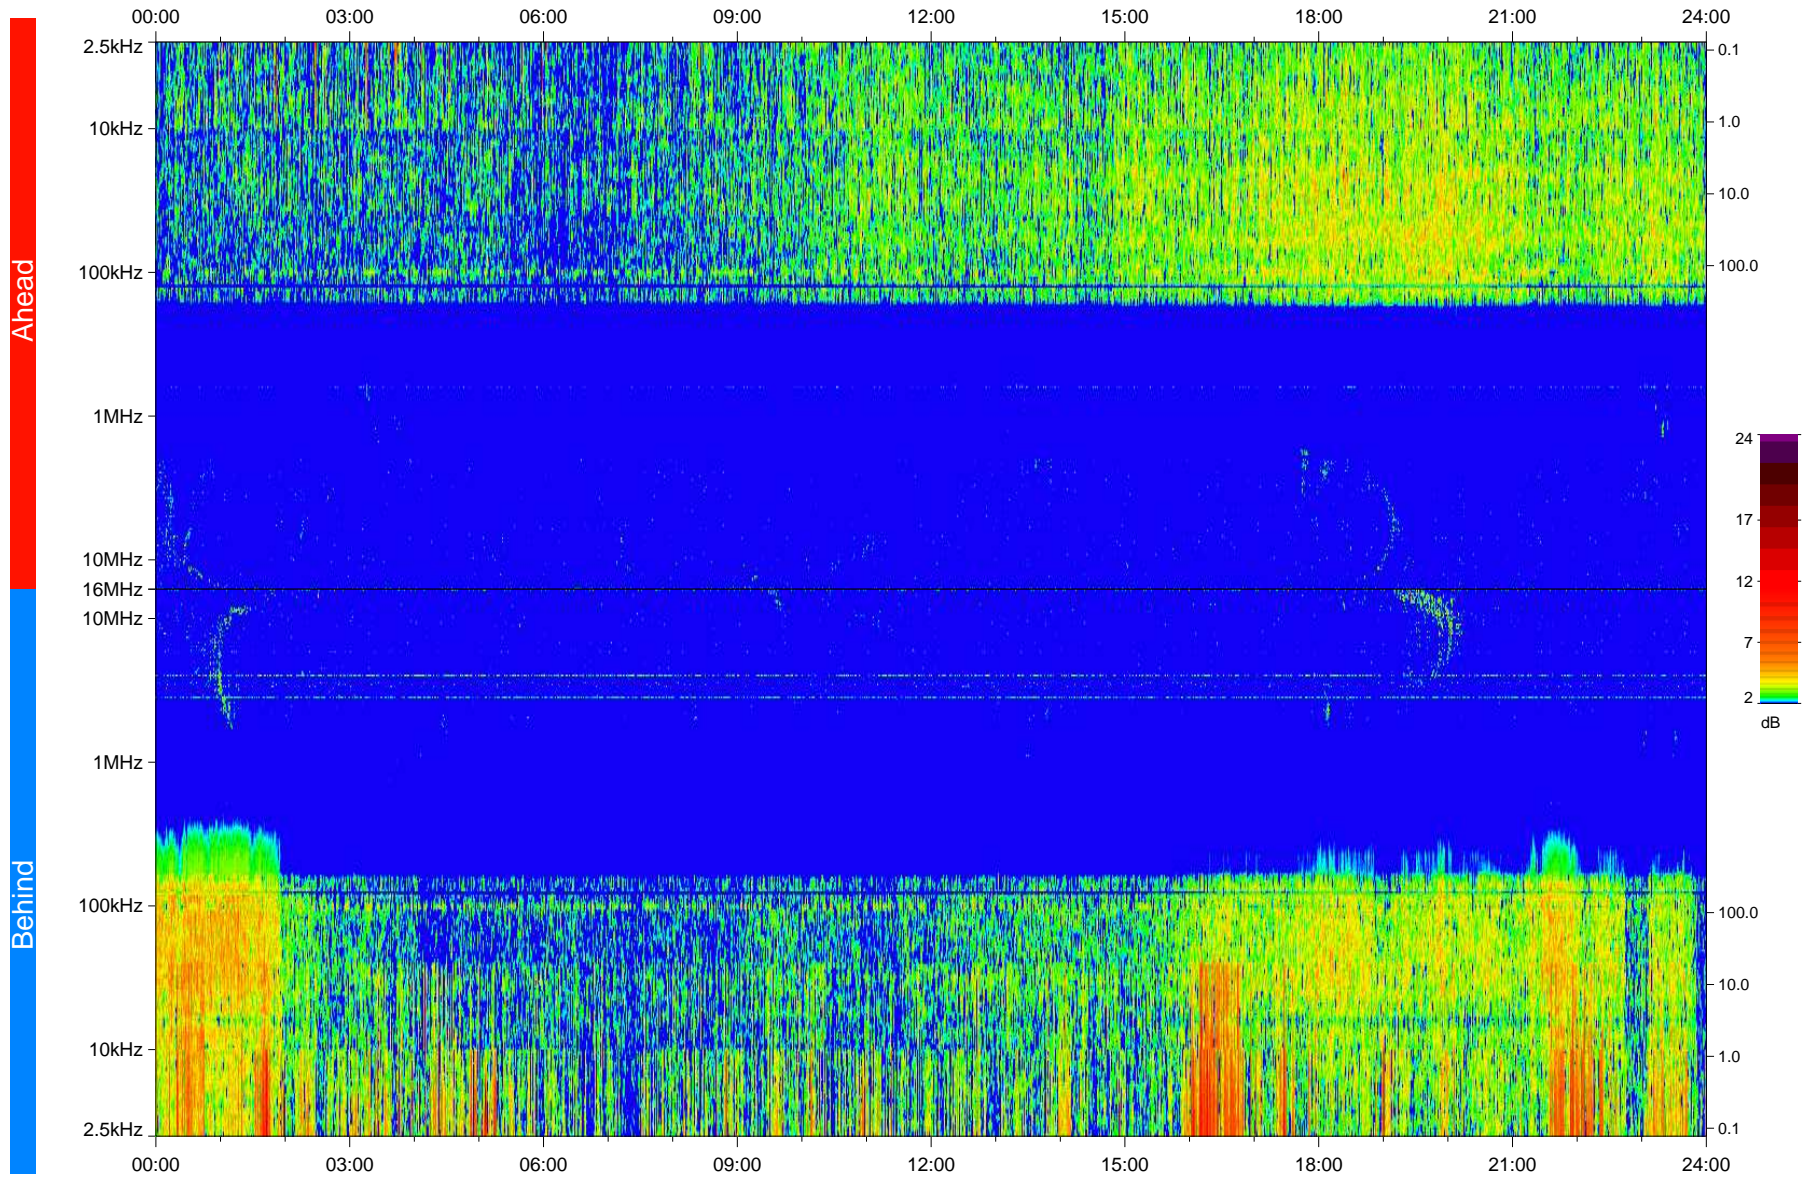

STEREO/WAVES Daily Summary - 28-May-2008 (DOY 149)

Ahead source file: swaves_ahead_2008_149_1_04.fin
Ahead PSE Angle: 28.3°

Behind PSE Angle: -24.9°
Behind source file: swaves_behind_2008_149_1_04.fin

Time (UTC)

file: stereo_swaves_daily-summary_color_20080528_v04
made by: space.umn.edu on macOS with IDL 8.8.2 on 2022-10-18 08:19:08, with Tlib V945 / dynspec V311