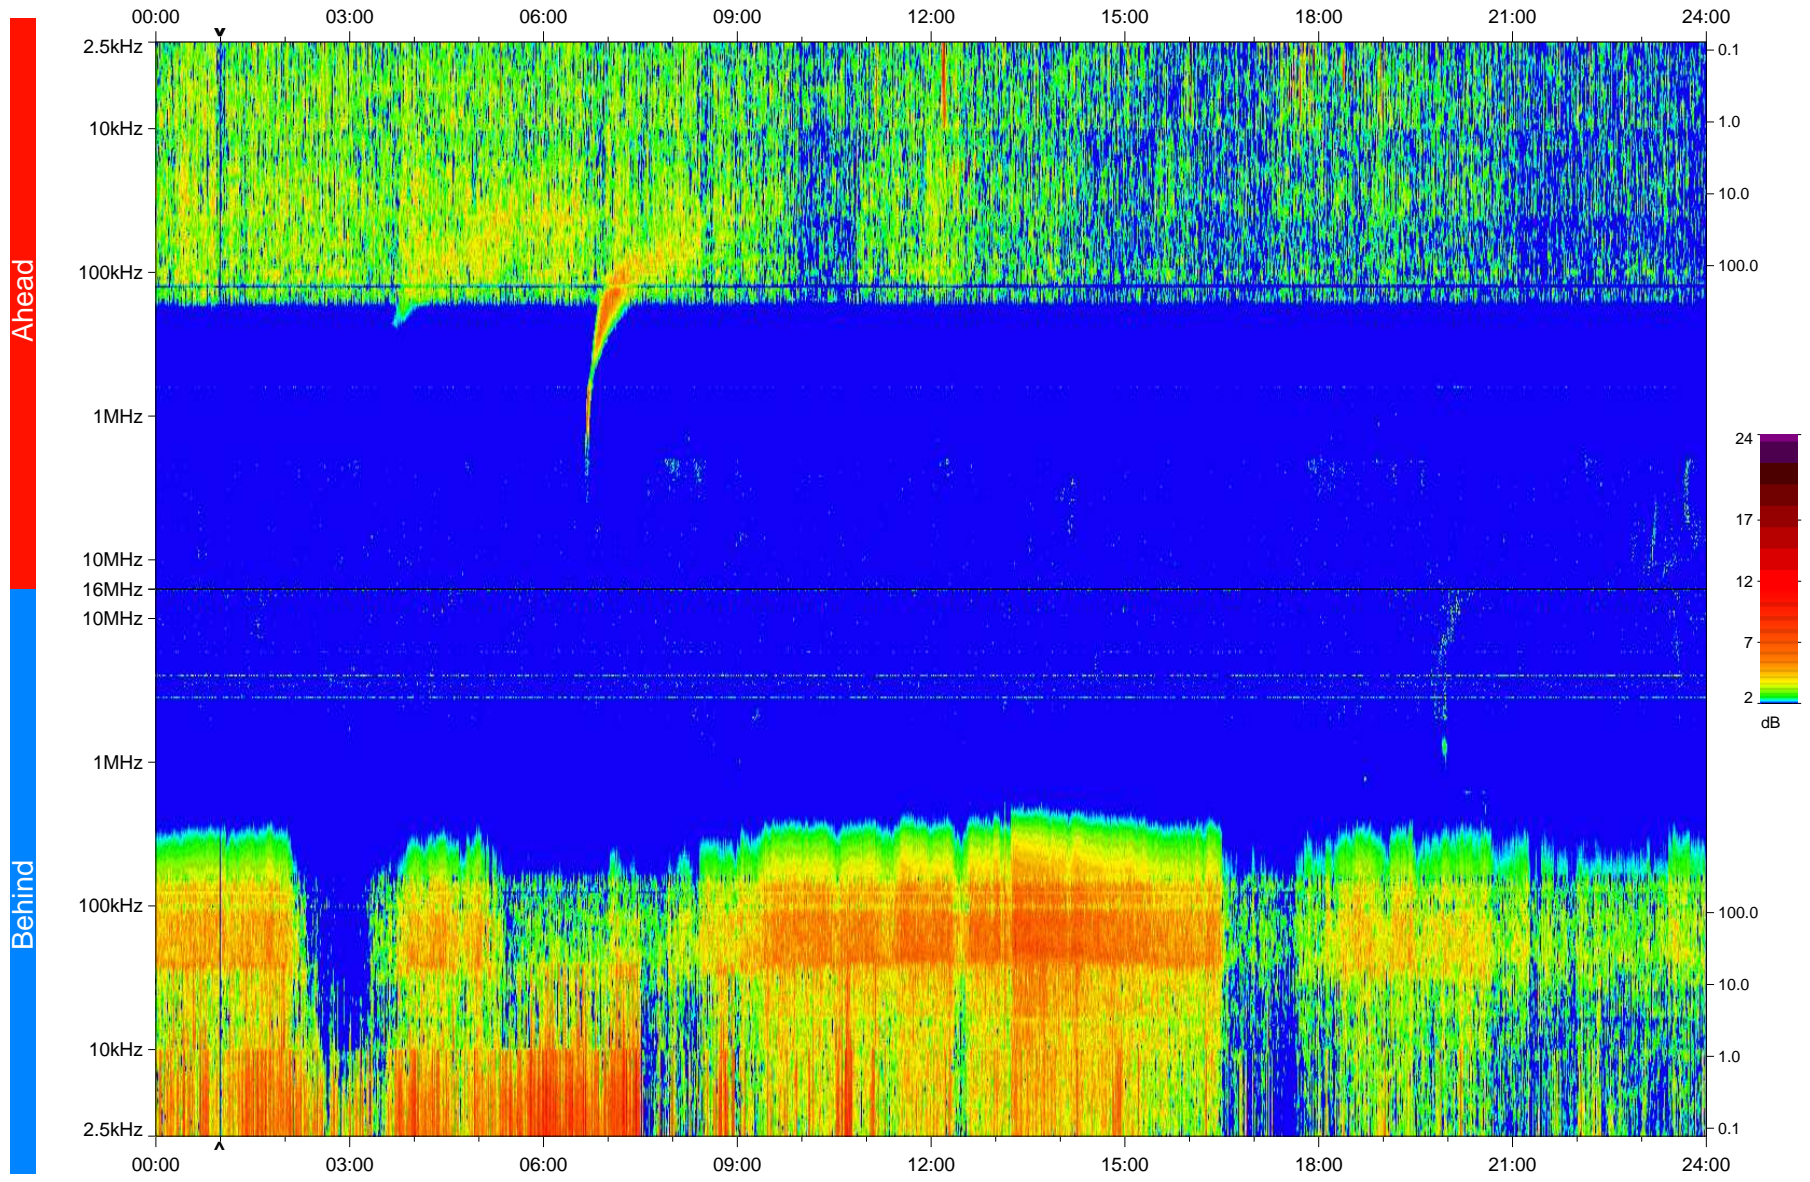

# STEREO/WAVES Daily Summary - 27-May-2008 (DOY 148)

Ahead source file: swaves\_ahead\_2008\_148\_1\_04.fin  
Ahead PSE Angle: 28.2°

Behind PSE Angle: -24.9°  
Behind source file: swaves\_behind\_2008\_148\_1\_04.fin

Time (UTC)

file: stereo\_swaves\_daily-summary\_color\_20080527\_v04  
made by: space.umn.edu on macOS with IDL 8.8.2 on 2022-10-18 08:16:18, with TLib V945 / dynspec V311