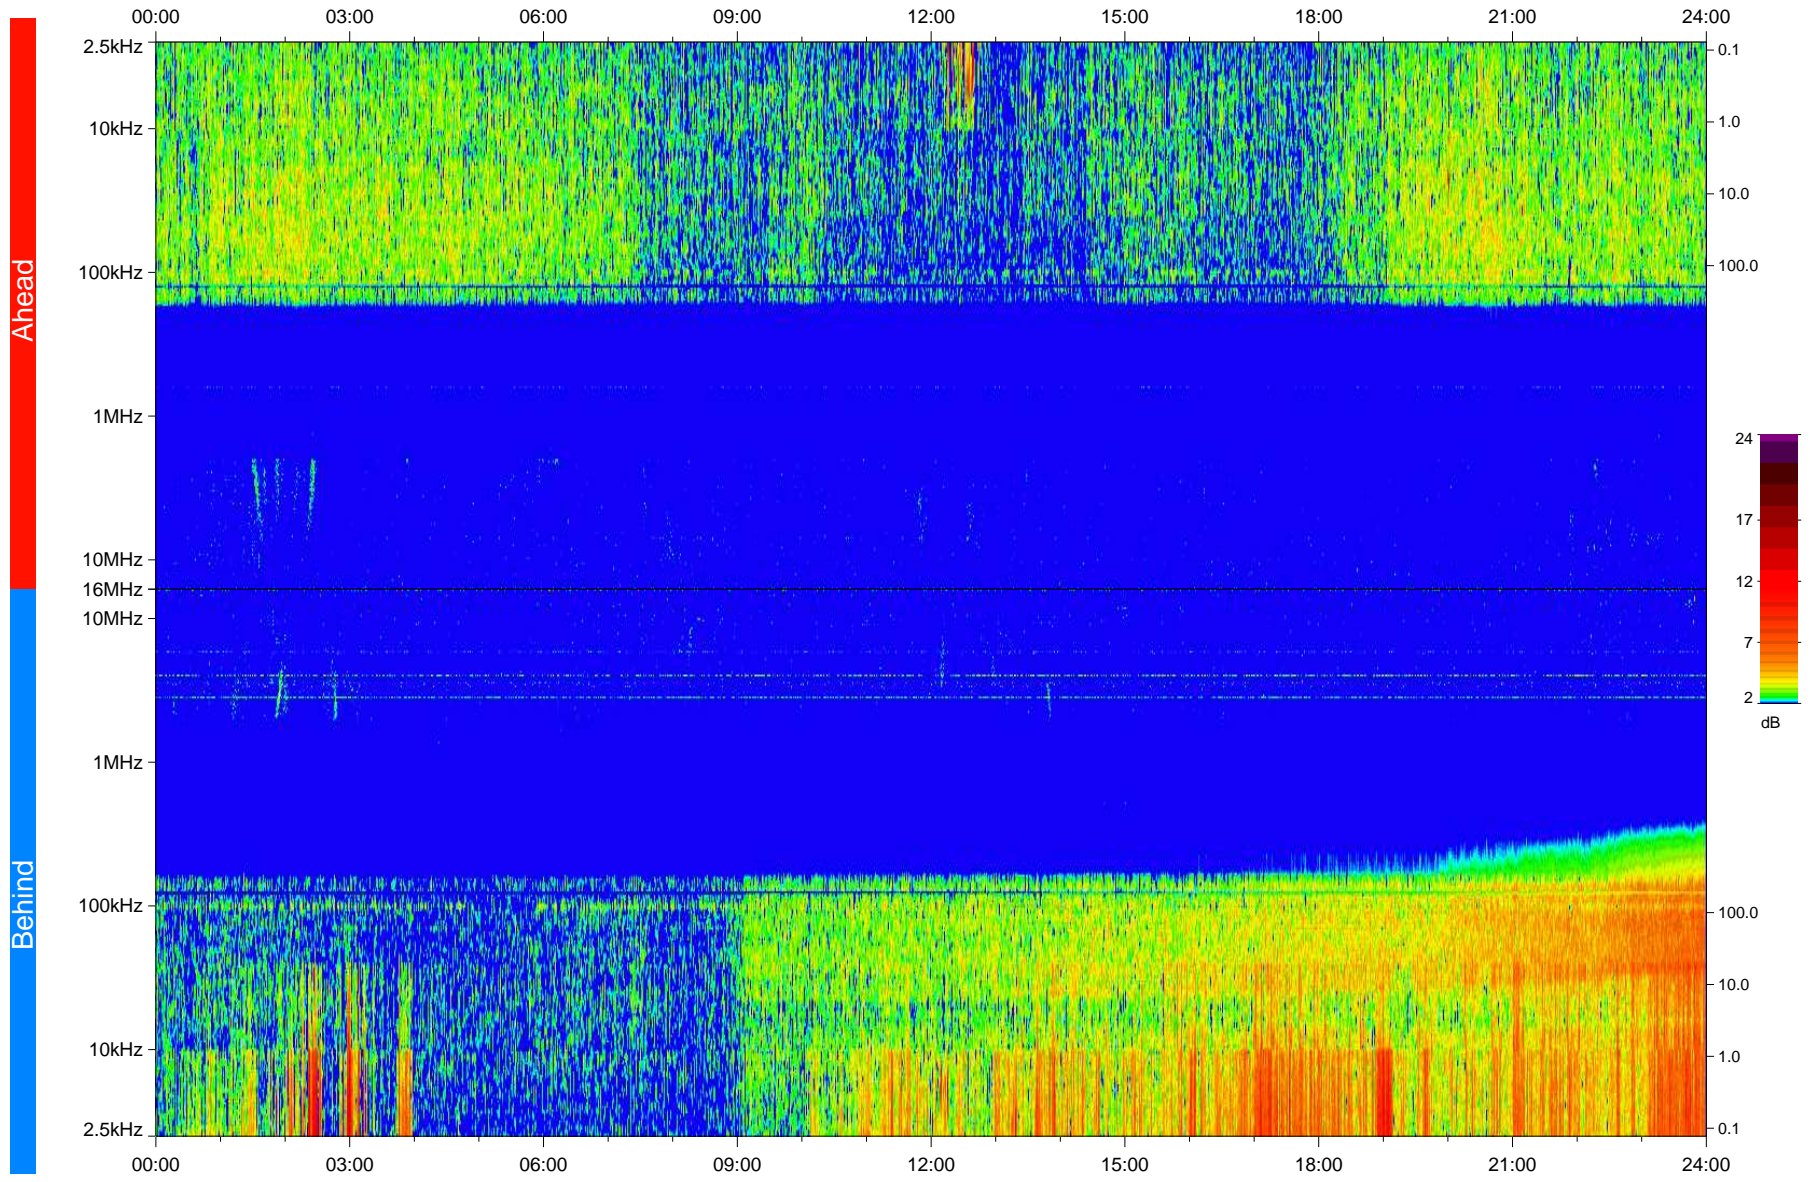

# STEREO/WAVES Daily Summary - 26-May-2008 (DOY 147)

Ahead source file: swaves\_ahead\_2008\_147\_1\_04.fin  
Ahead PSE Angle: 28.1°

Behind PSE Angle: -24.8°  
Behind source file: swaves\_behind\_2008\_147\_1\_04.fin

Time (UTC)

file: stereo\_swaves\_daily-summary\_color\_20080526\_v04  
made by: space.umn.edu on macOS with IDL 8.8.2 on 2022-10-18 08:13:27, with TLib V945 / dynspec V311