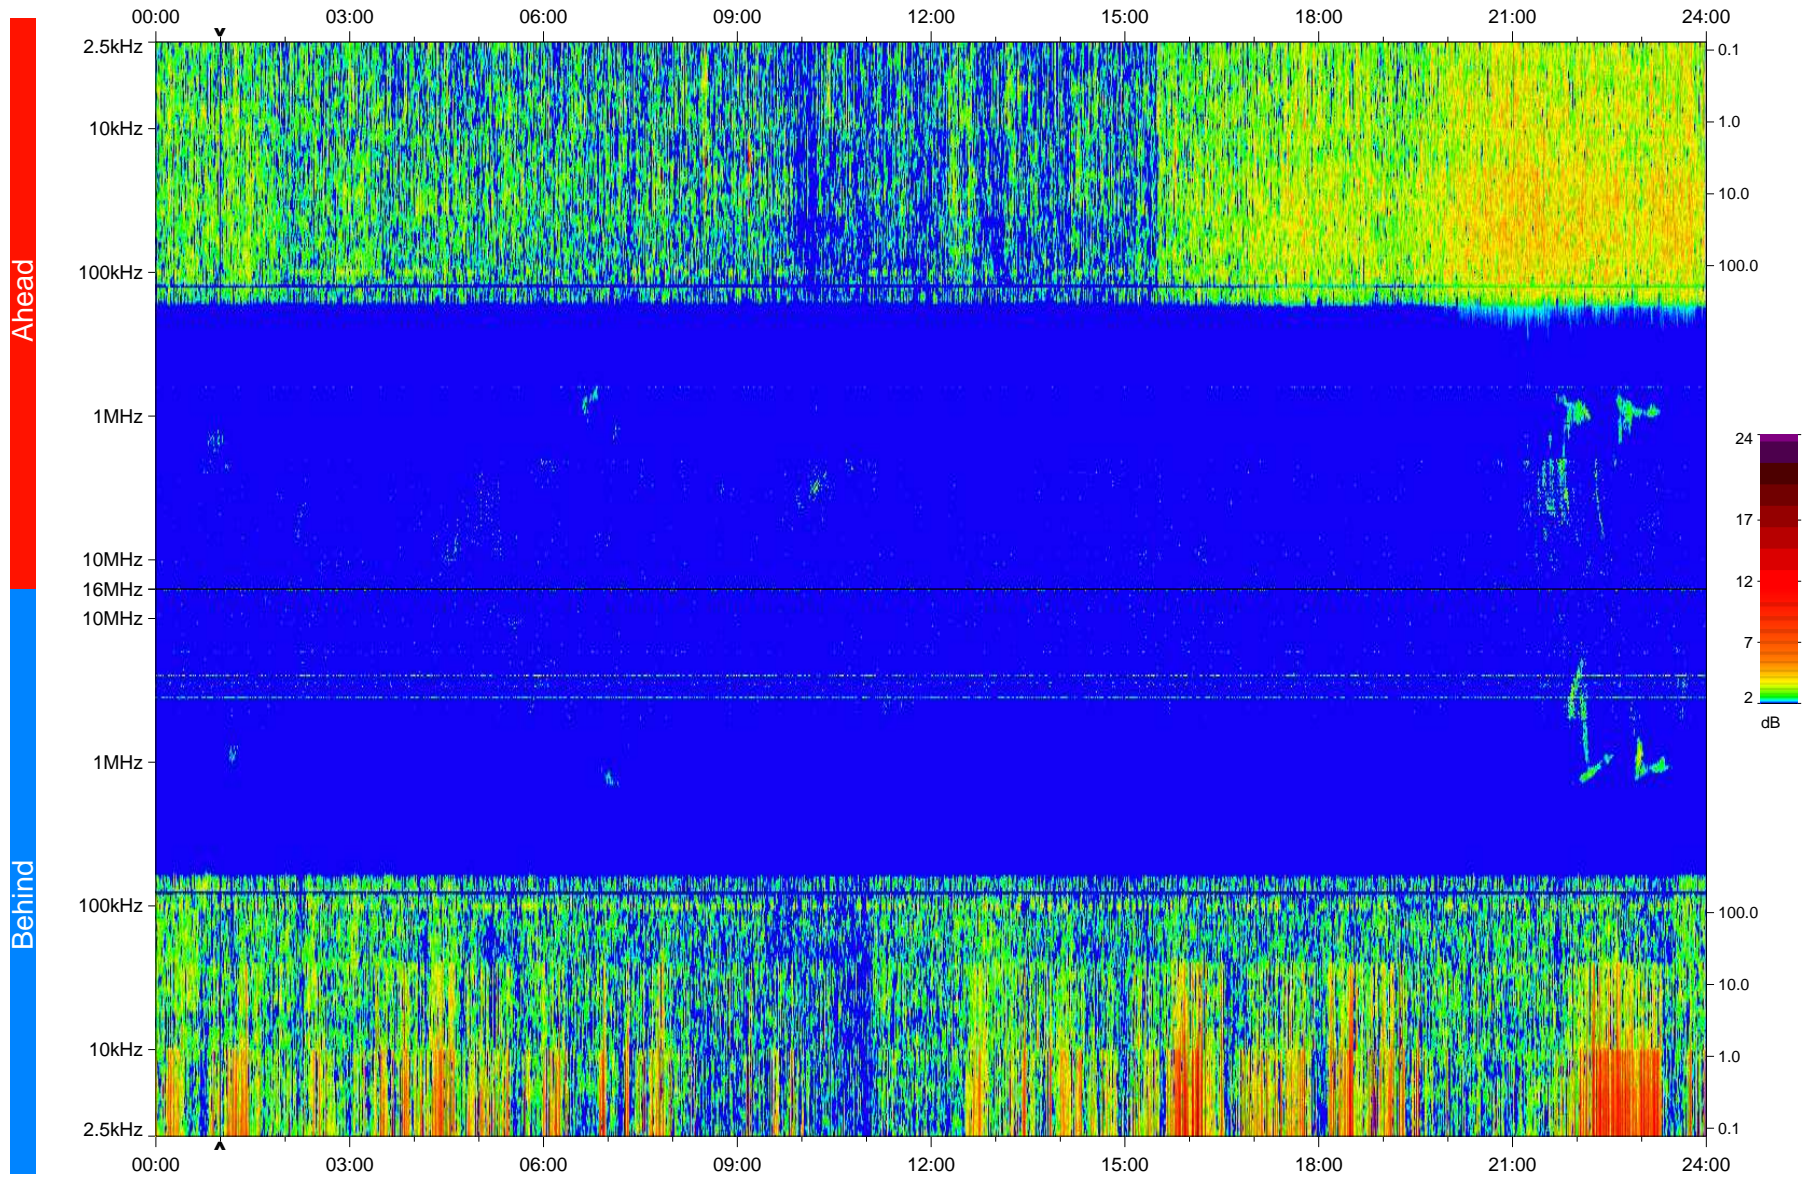

# STEREO/WAVES Daily Summary - 25-May-2008 (DOY 146)

Ahead source file: swaves\_ahead\_2008\_146\_1\_04.fin  
Ahead PSE Angle: 28.0°

Behind PSE Angle: -24.8°  
Behind source file: swaves\_behind\_2008\_146\_1\_04.fin

Time (UTC)

file: stereo\_swaves\_daily-summary\_color\_20080525\_v04  
made by: space.umn.edu on macOS with IDL 8.8.2 on 2022-10-18 08:10:38, with TLib V945 / dynspec V311