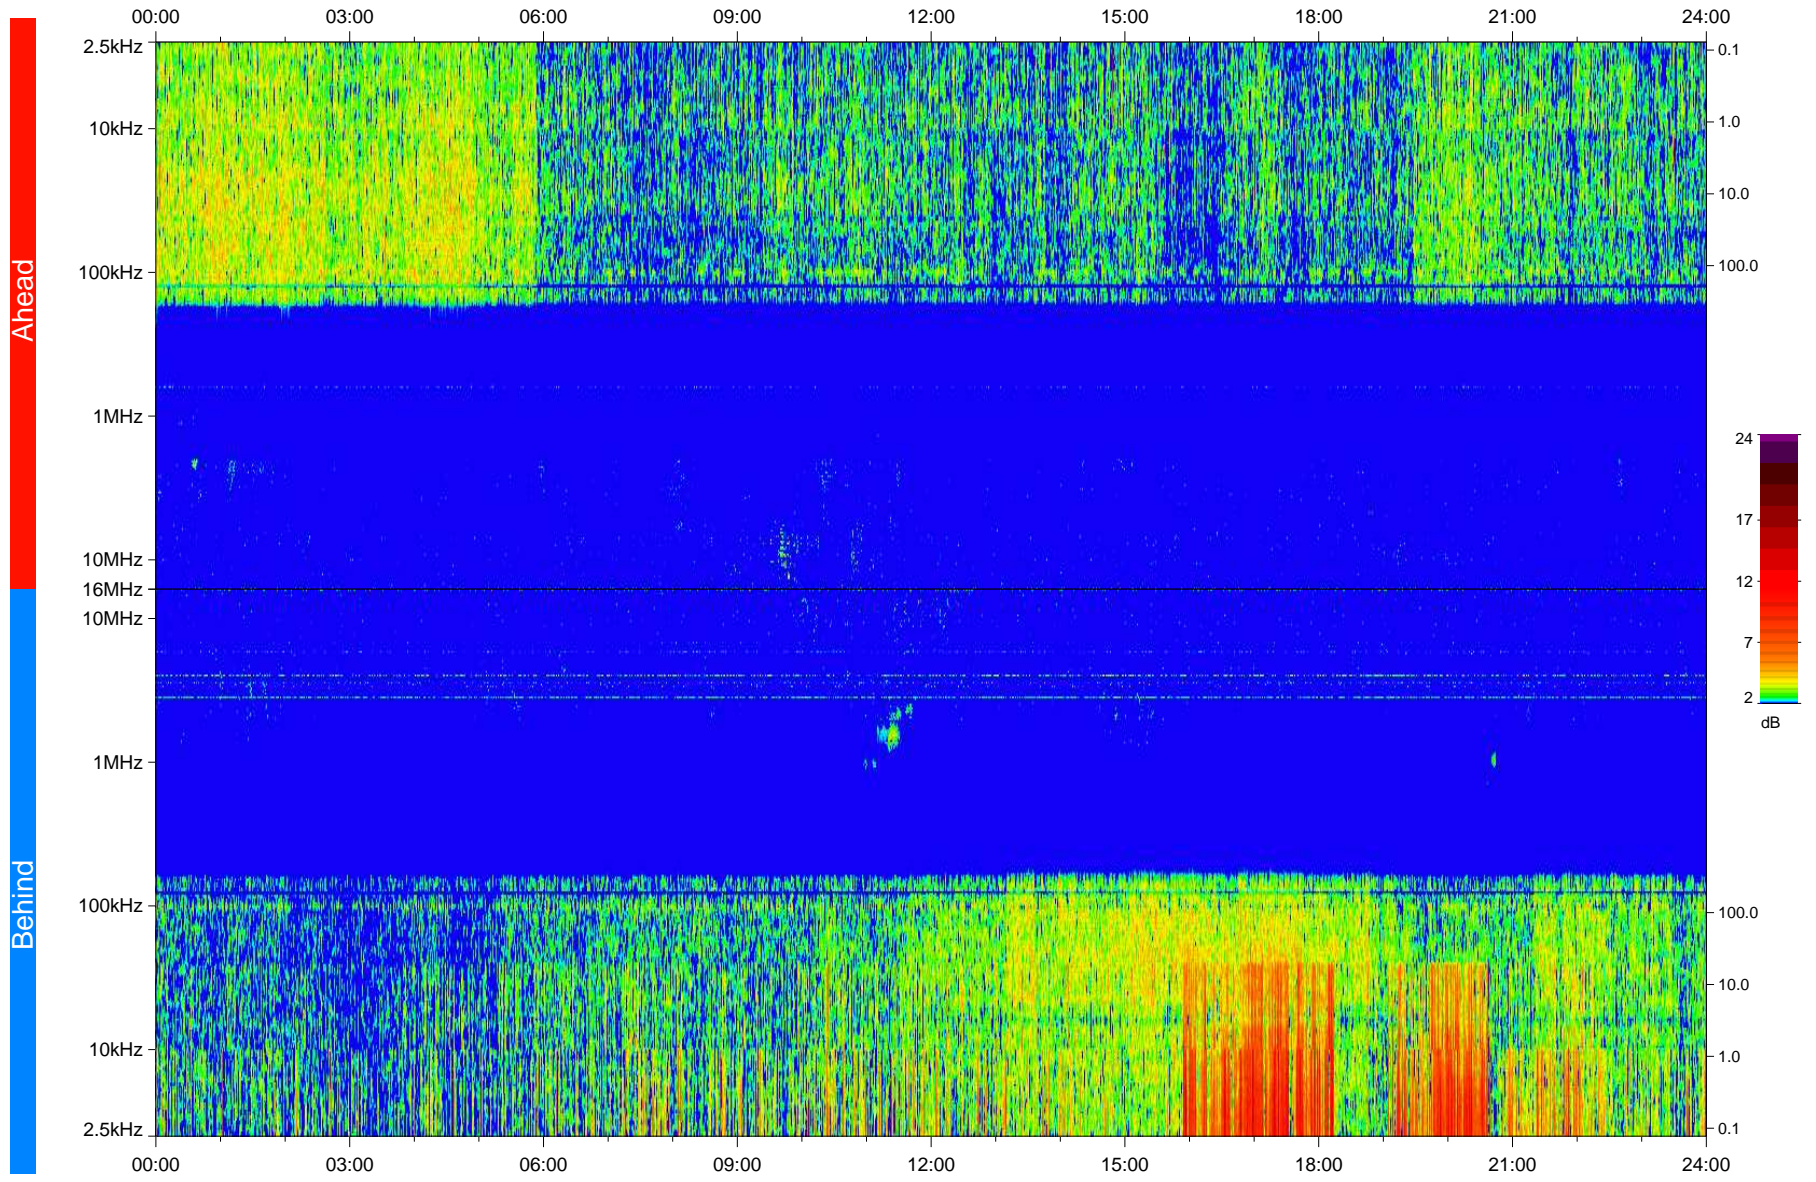

STEREO/WAVES Daily Summary - 24-May-2008 (DOY 145)

Ahead source file: swaves_ahead_2008_145_1_04.fin
Ahead PSE Angle: 27.9°

Behind PSE Angle: -24.7°
Behind source file: swaves_behind_2008_145_1_04.fin

Time (UTC)

file: stereo_swaves_daily-summary_color_20080524_v04
made by: space.umn.edu on macOS with IDL 8.8.2 on 2022-10-18 08:07:47, with TLib V945 / dynspec V311