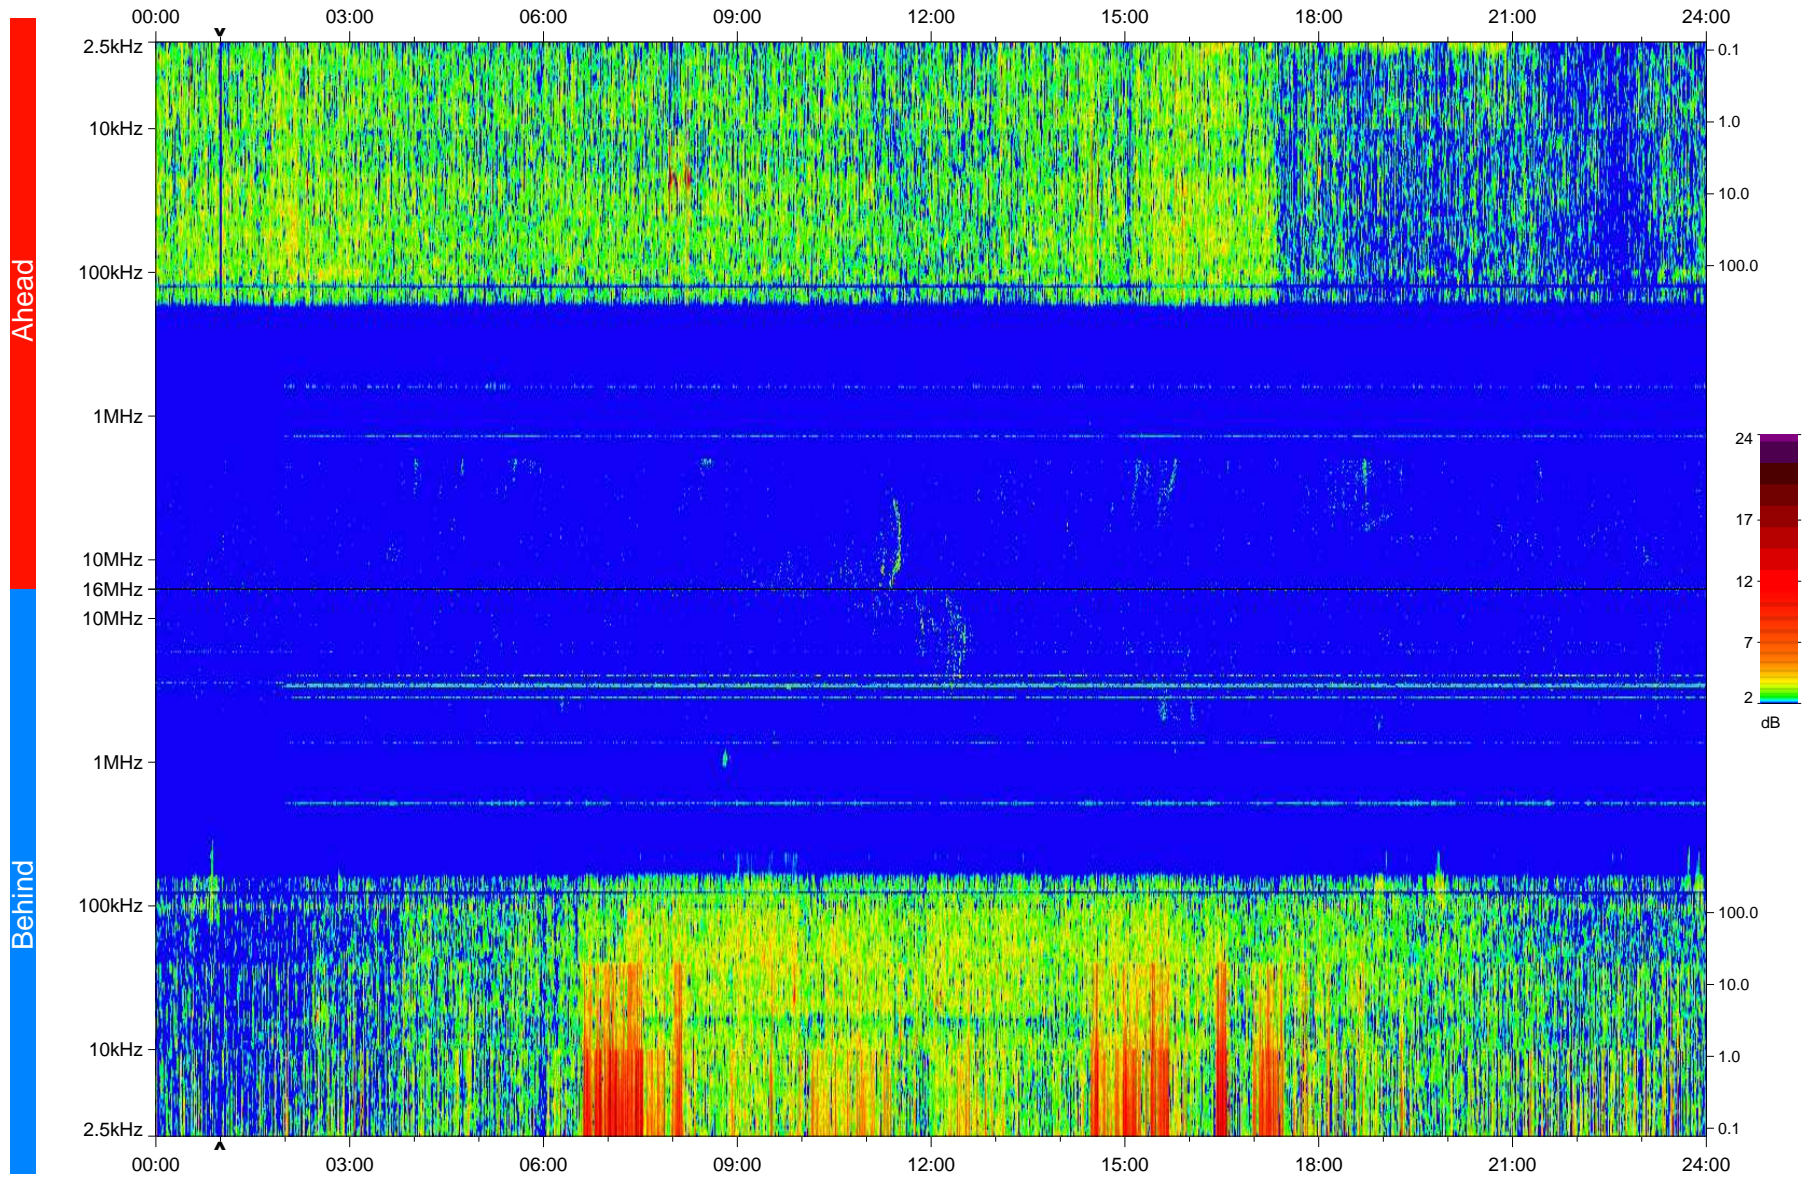

# STEREO/WAVES Daily Summary - 23-May-2008 (DOY 144)

Ahead source file: swaves\_ahead\_2008\_144\_1\_04.fin  
Ahead PSE Angle: 27.9°

Behind PSE Angle: -24.7°  
Behind source file: swaves\_behind\_2008\_144\_1\_04.fin

Time (UTC)

file: stereo\_swaves\_daily-summary\_color\_20080523\_v04  
made by: space.umn.edu on macOS with IDL 8.8.2 on 2022-10-18 08:04:55, with TMLib V945 / dynspec V311