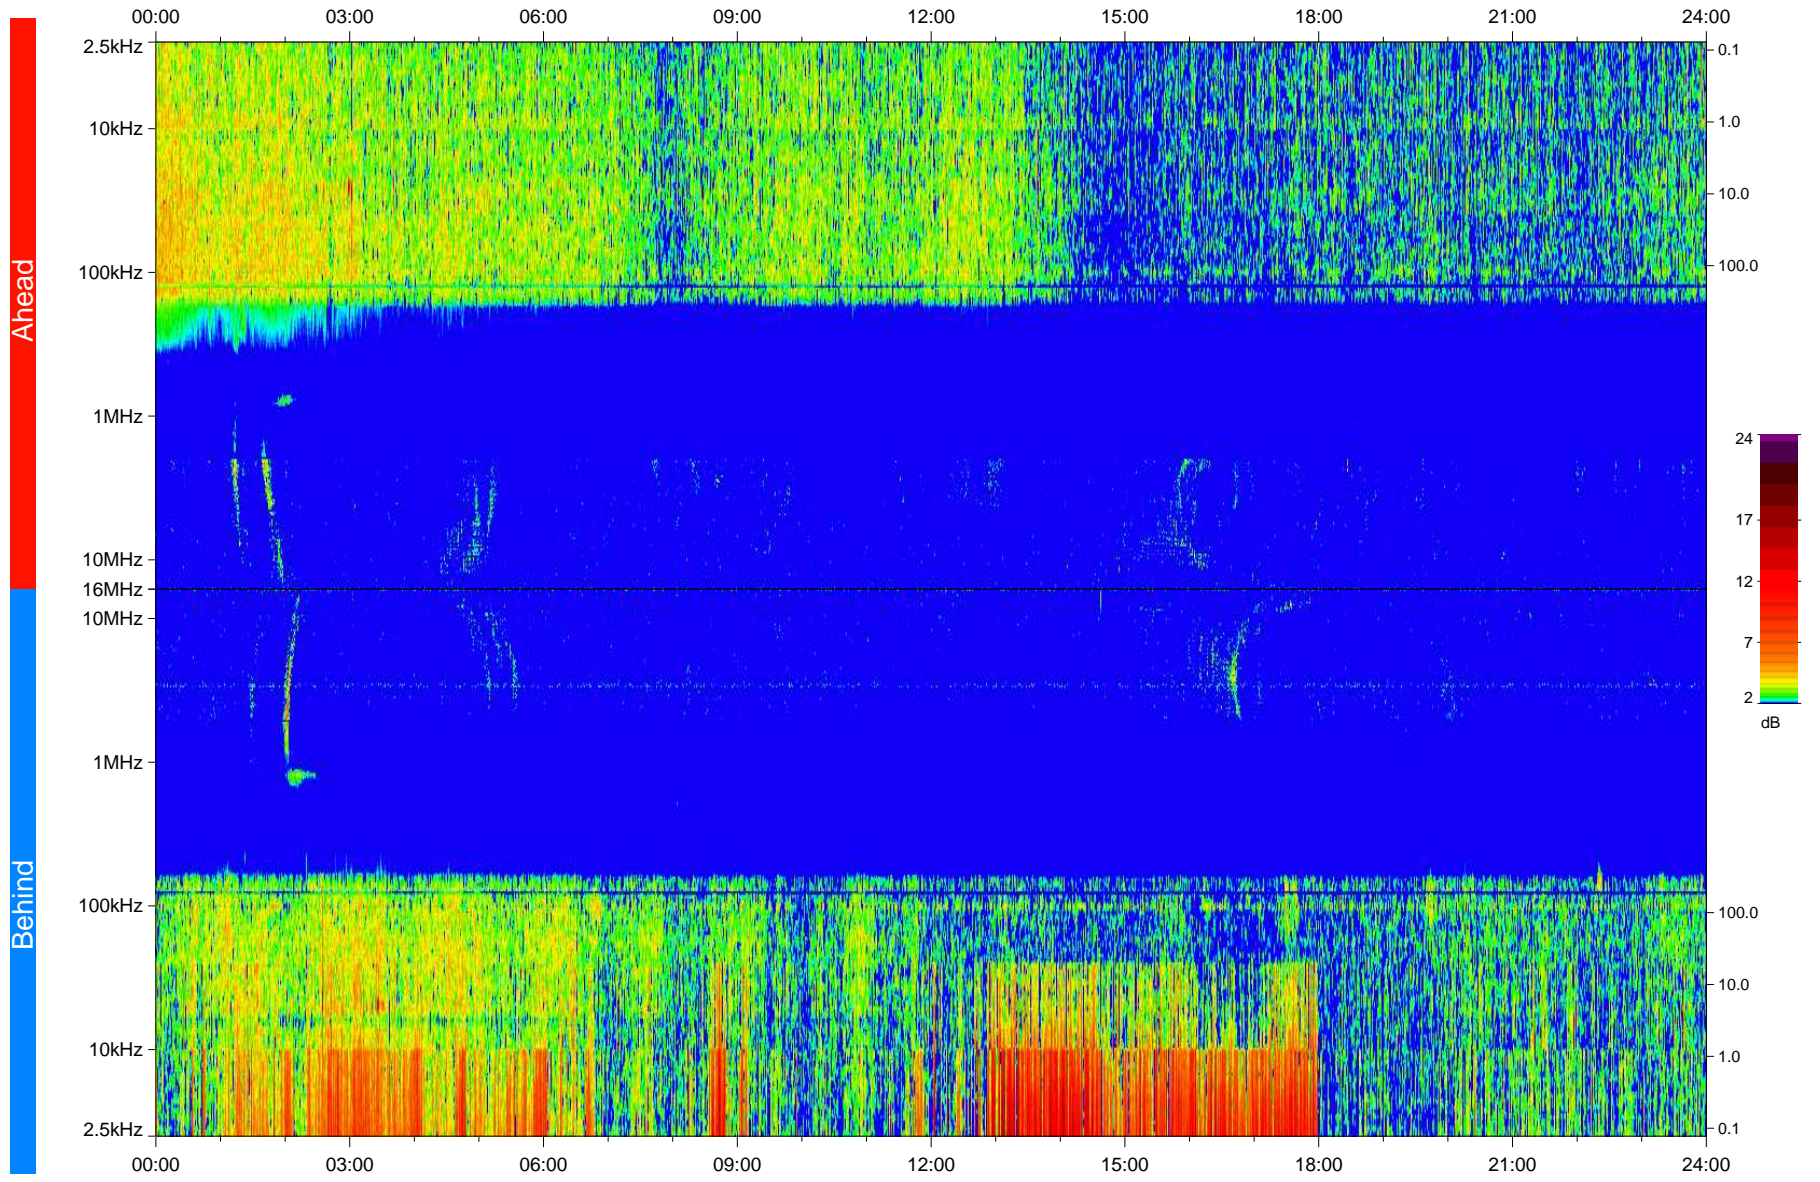

STEREO/WAVES Daily Summary - 22-May-2008 (DOY 143)

Ahead source file: swaves_ahead_2008_143_1_04.fin
Ahead PSE Angle: 27.7°

Behind PSE Angle: -24.7°
Behind source file: swaves_behind_2008_143_1_06.fin

Time (UTC)

file: stereo_swaves_daily-summary_color_20080522_v04
made by: space.umn.edu on macOS with IDL 8.8.2 on 2022-10-18 08:02:02, with TLib V945 / dynspec V311