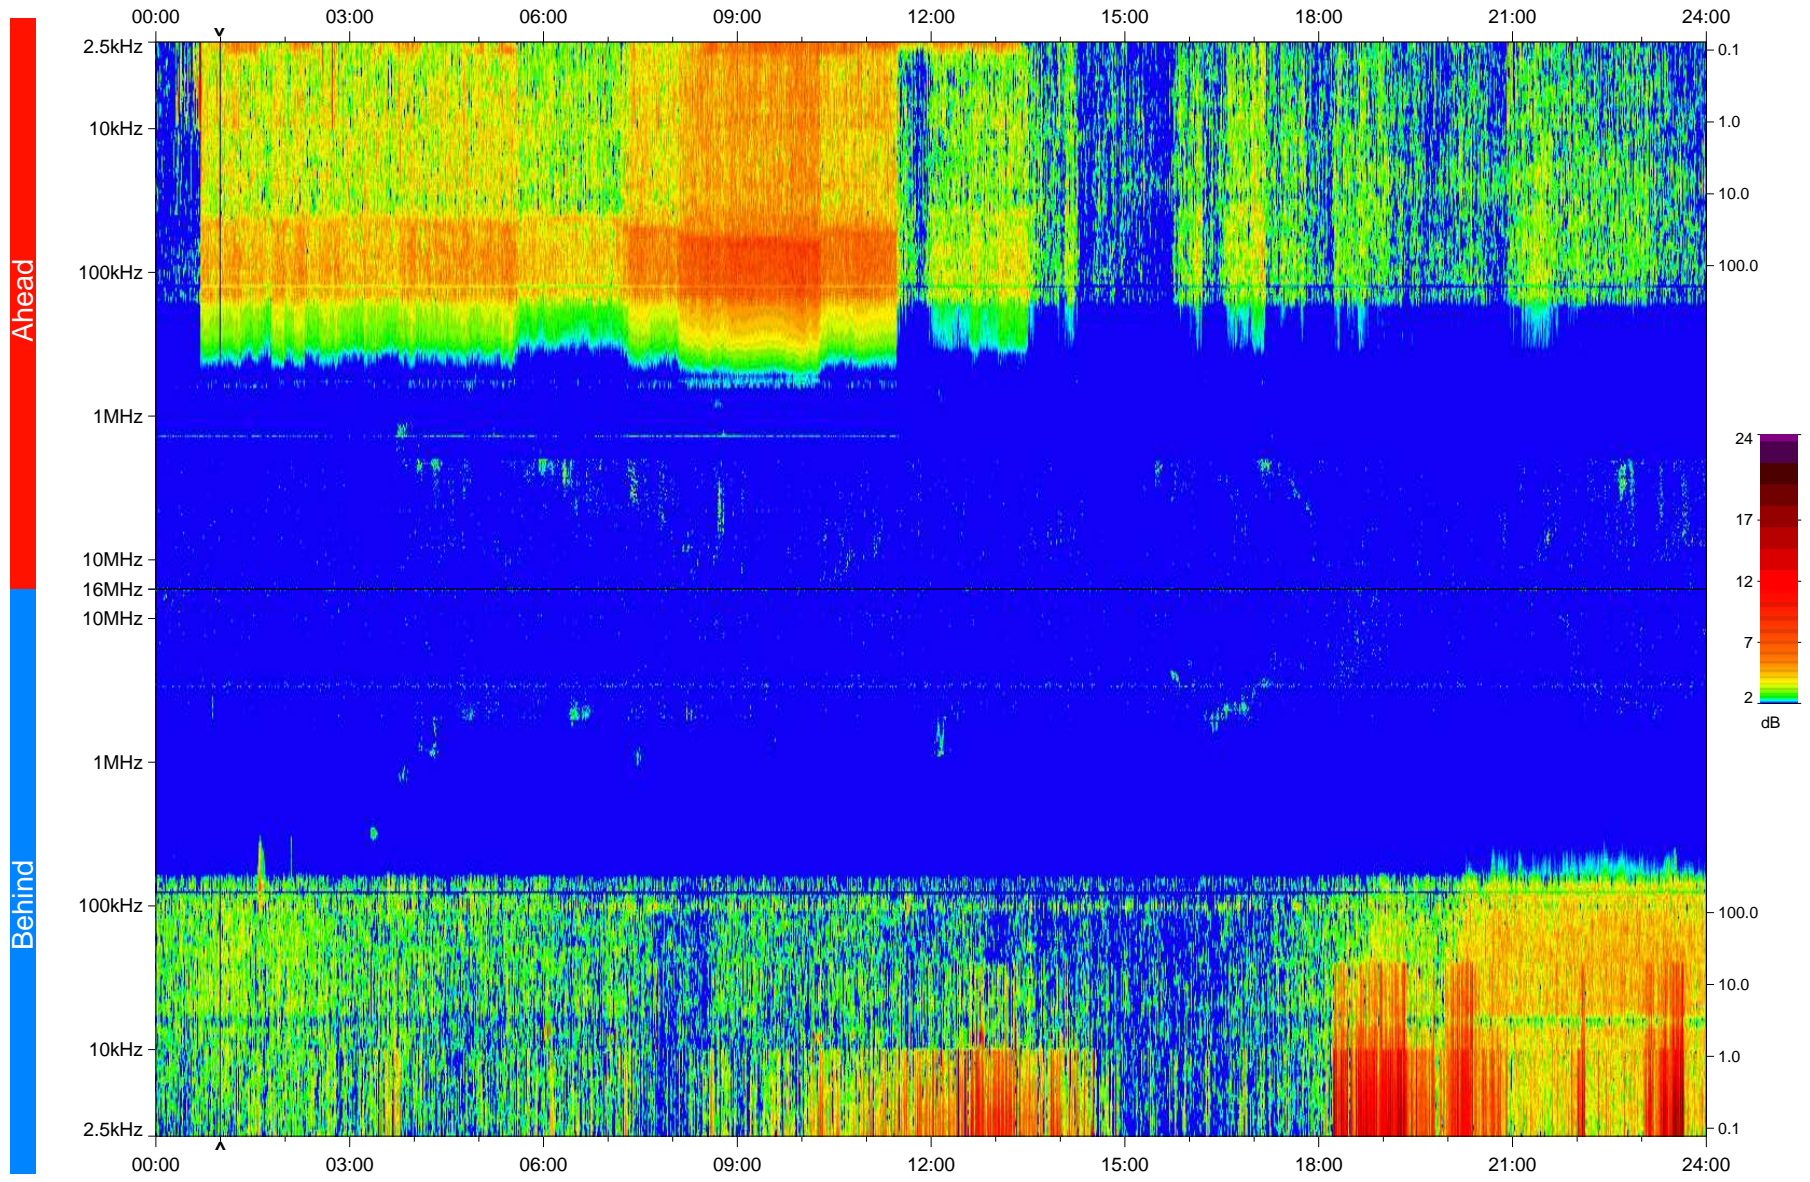

STEREO/WAVES Daily Summary - 21-May-2008 (DOY 142)

Ahead source file: swaves_ahead_2008_142_1_04.fin
Ahead PSE Angle: 27.6°

Behind PSE Angle: -24.6°
Behind source file: swaves_behind_2008_142_1_06.fin

Time (UTC)

file: stereo_swaves_daily-summary_color_20080521_v04
made by: space.umn.edu on macOS with IDL 8.8.2 on 2022-10-18 07:59:12, with TLib V945 / dynspec V311