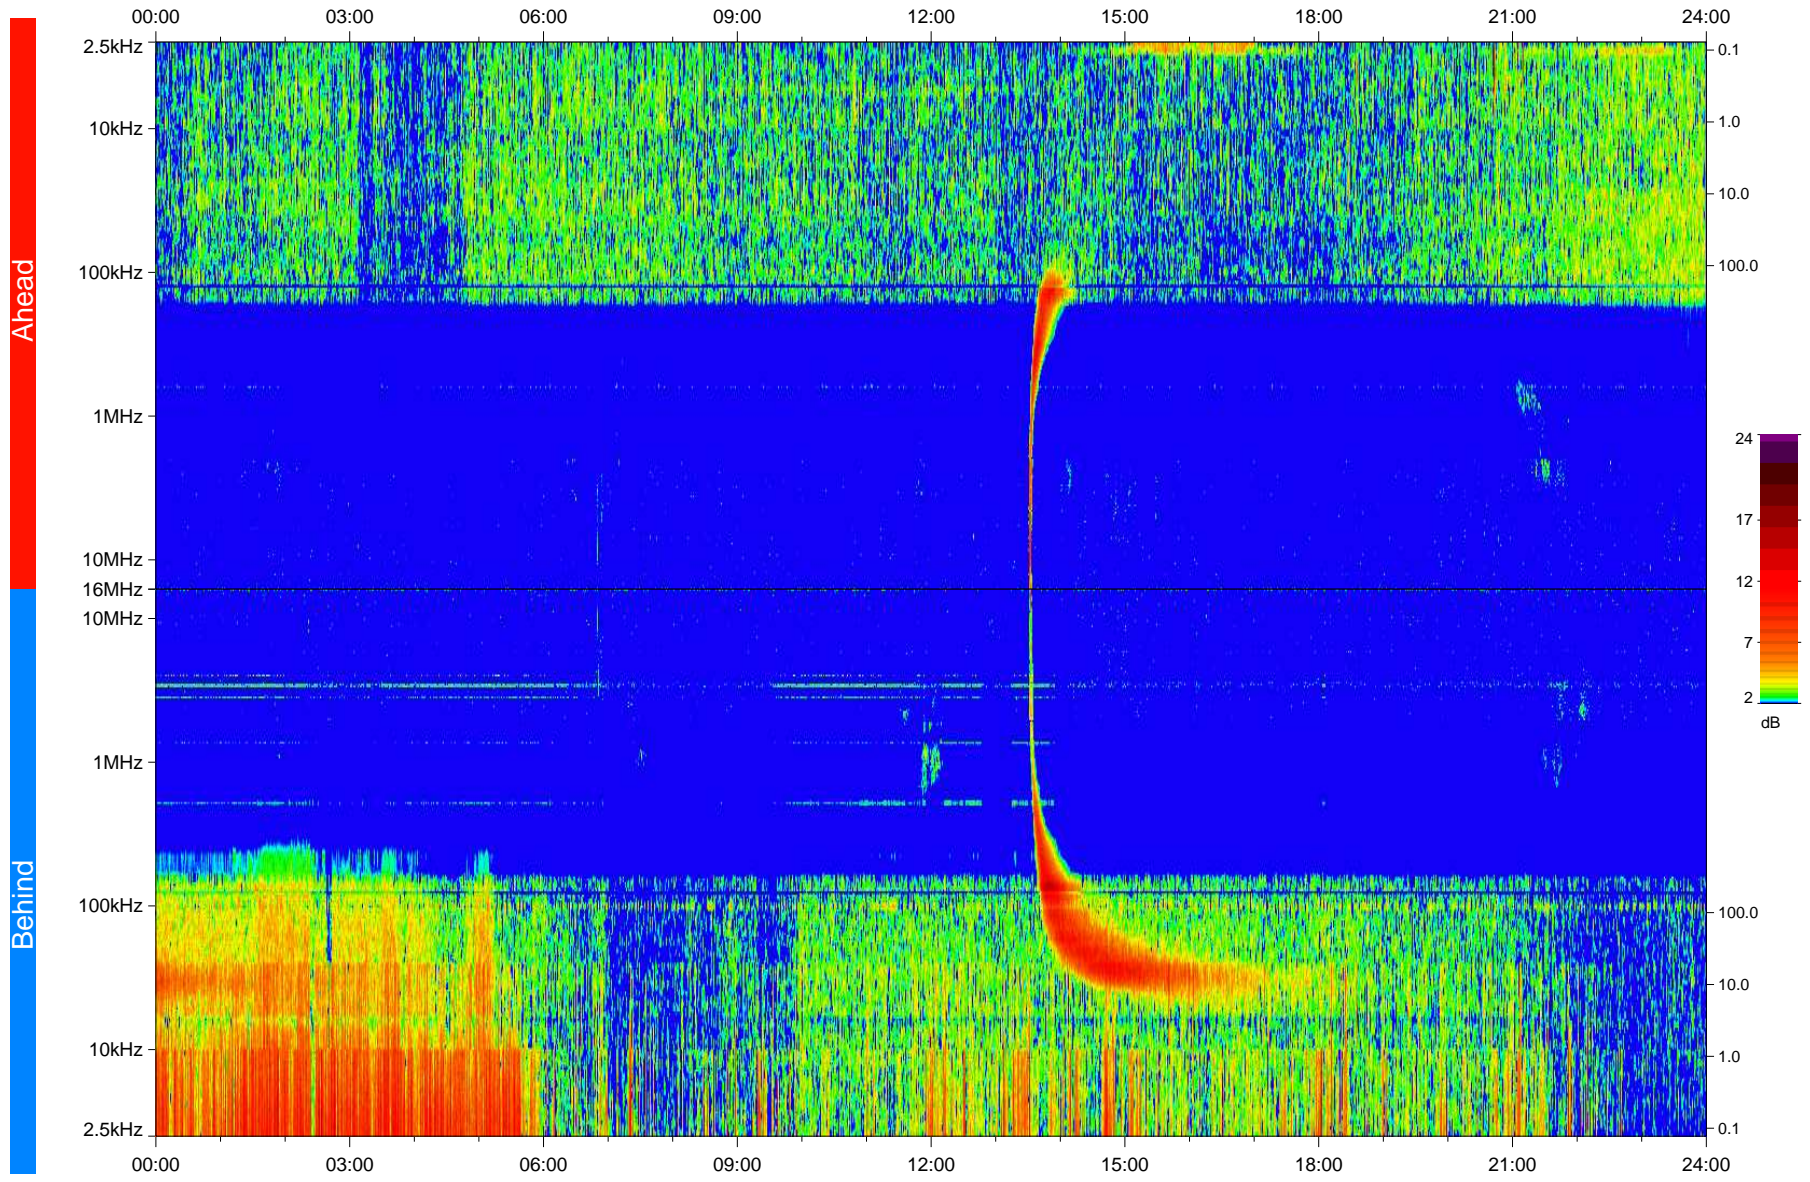

# STEREO/WAVES Daily Summary - 20-May-2008 (DOY 141)

Ahead source file: swaves\_ahead\_2008\_141\_1\_04.fin  
Ahead PSE Angle: 27.5°

Behind PSE Angle: -24.6°  
Behind source file: swaves\_behind\_2008\_141\_1\_06.fin

Time (UTC)

file: stereo\_swaves\_daily-summary\_color\_20080520\_v04  
made by: space.umn.edu on macOS with IDL 8.8.2 on 2022-10-18 07:56:18, with TLib V945 / dynspec V311