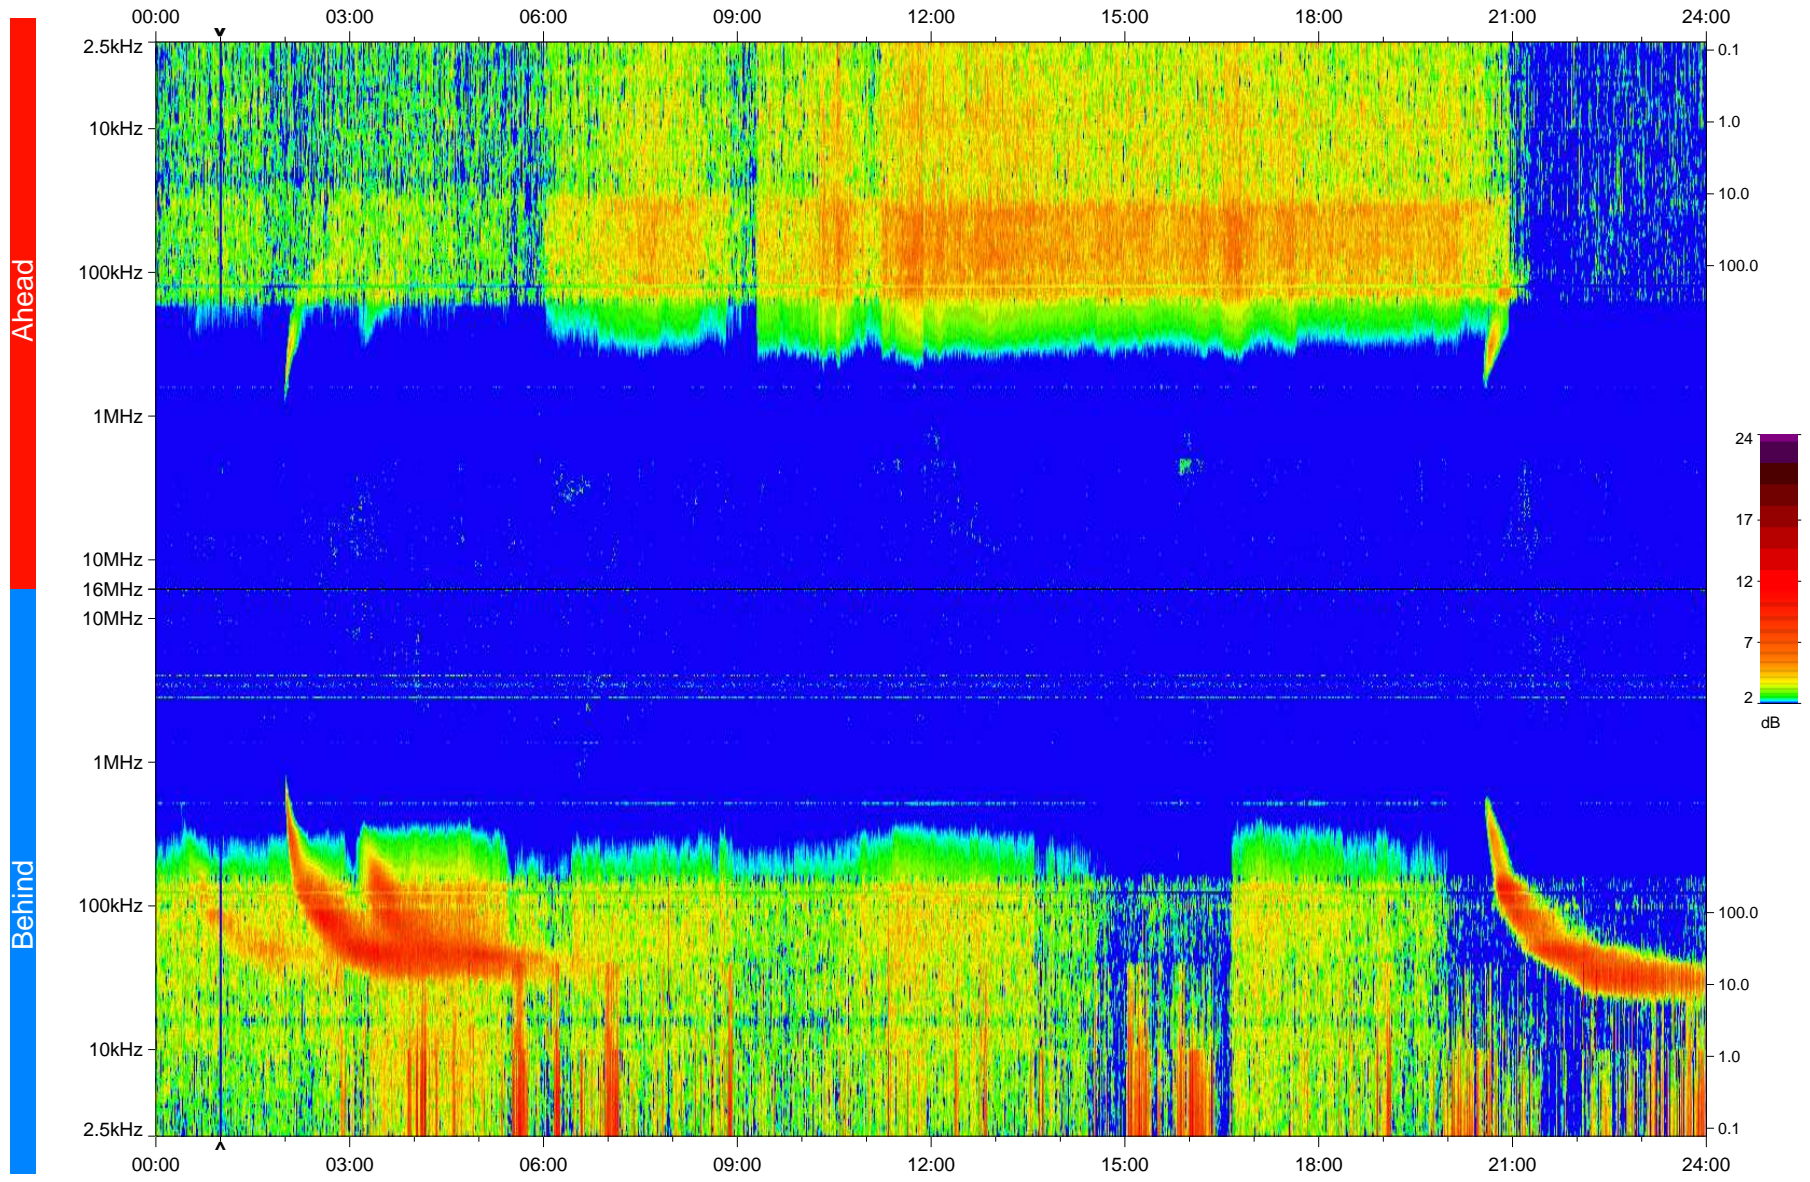

# STEREO/WAVES Daily Summary - 19-May-2008 (DOY 140)

Ahead source file: swaves\_ahead\_2008\_140\_1\_04.fin  
Ahead PSE Angle: 27.4°

Behind PSE Angle: -24.6°  
Behind source file: swaves\_behind\_2008\_140\_1\_06.fin

Time (UTC)

file: stereo\_swaves\_daily-summary\_color\_20080519\_v04  
made by: space.umn.edu on macOS with IDL 8.8.2 on 2022-10-18 07:53:28, with TLib V945 / dynspec V311