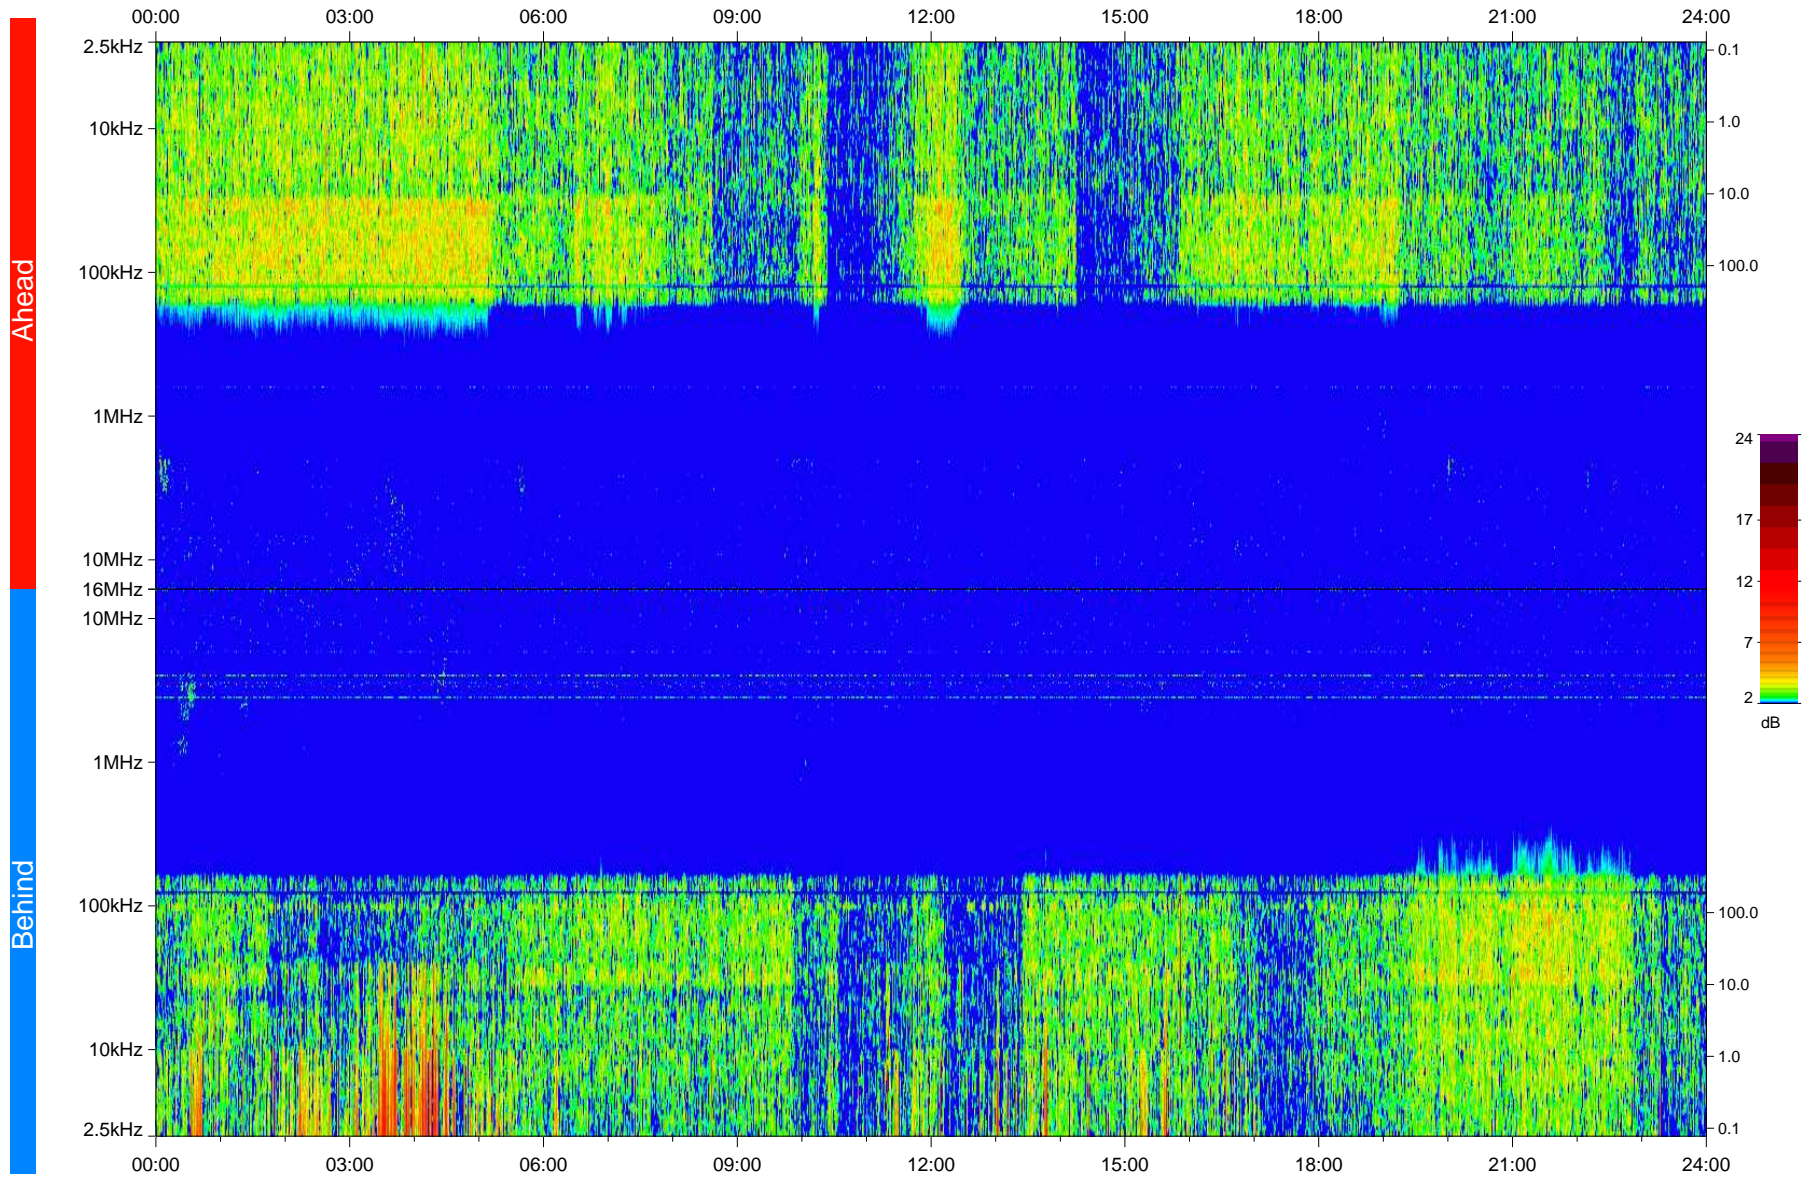

STEREO/WAVES Daily Summary - 18-May-2008 (DOY 139)

Ahead source file: swaves_ahead_2008_139_1_04.fin
Ahead PSE Angle: 27.4°

Behind PSE Angle: -24.5°
Behind source file: swaves_behind_2008_139_1_04.fin

Time (UTC)

file: stereo_swaves_daily-summary_color_20080518_v04
made by: space.umn.edu on macOS with IDL 8.8.2 on 2022-10-18 07:50:35, with Tlib V945 / dynspec V311