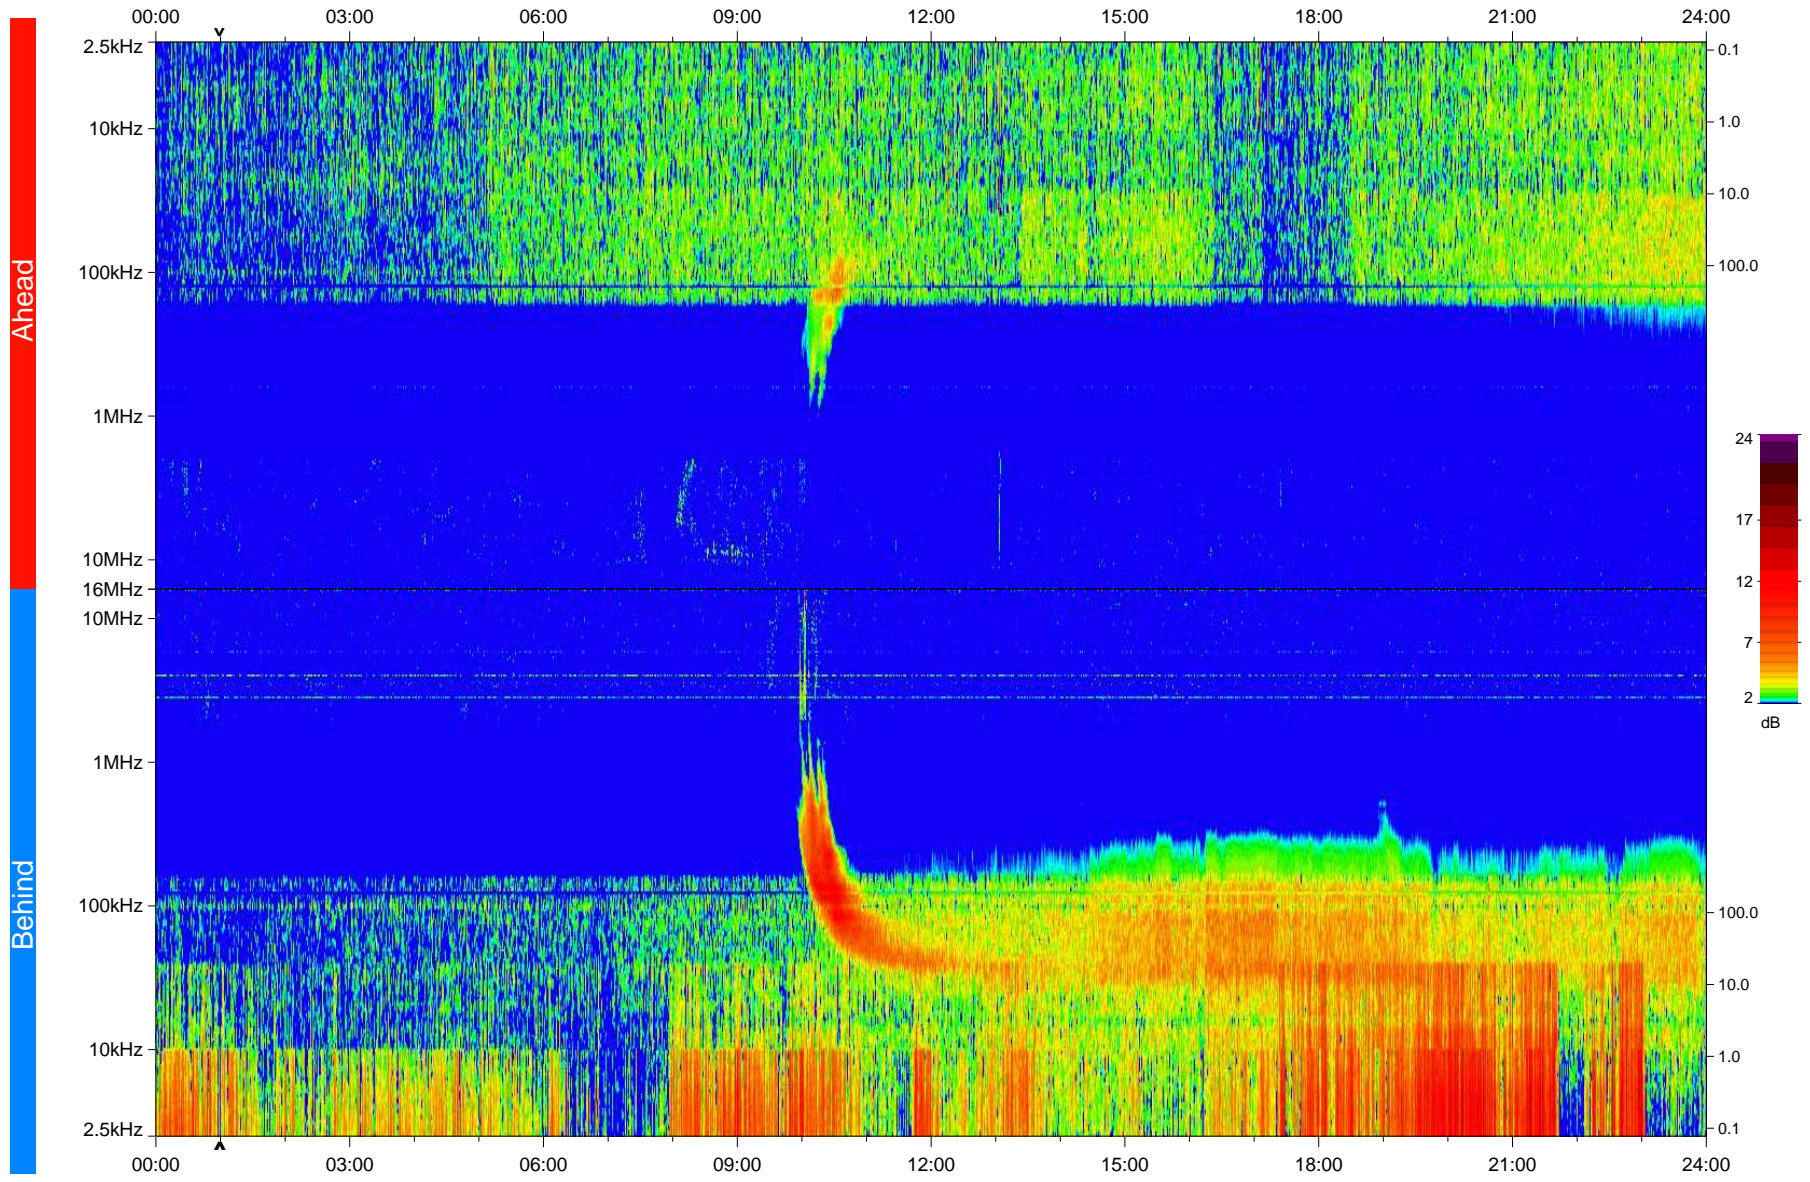

STEREO/WAVES Daily Summary - 17-May-2008 (DOY 138)

Ahead source file: swaves_ahead_2008_138_1_04.fin
Ahead PSE Angle: 27.2°

Behind PSE Angle: -24.5°
Behind source file: swaves_behind_2008_138_1_04.fin

Time (UTC)

file: stereo_swaves_daily-summary_color_20080517_v04
made by: space.umn.edu on macOS with IDL 8.8.2 on 2022-10-18 07:47:43, with Tlib V945 / dynspec V311