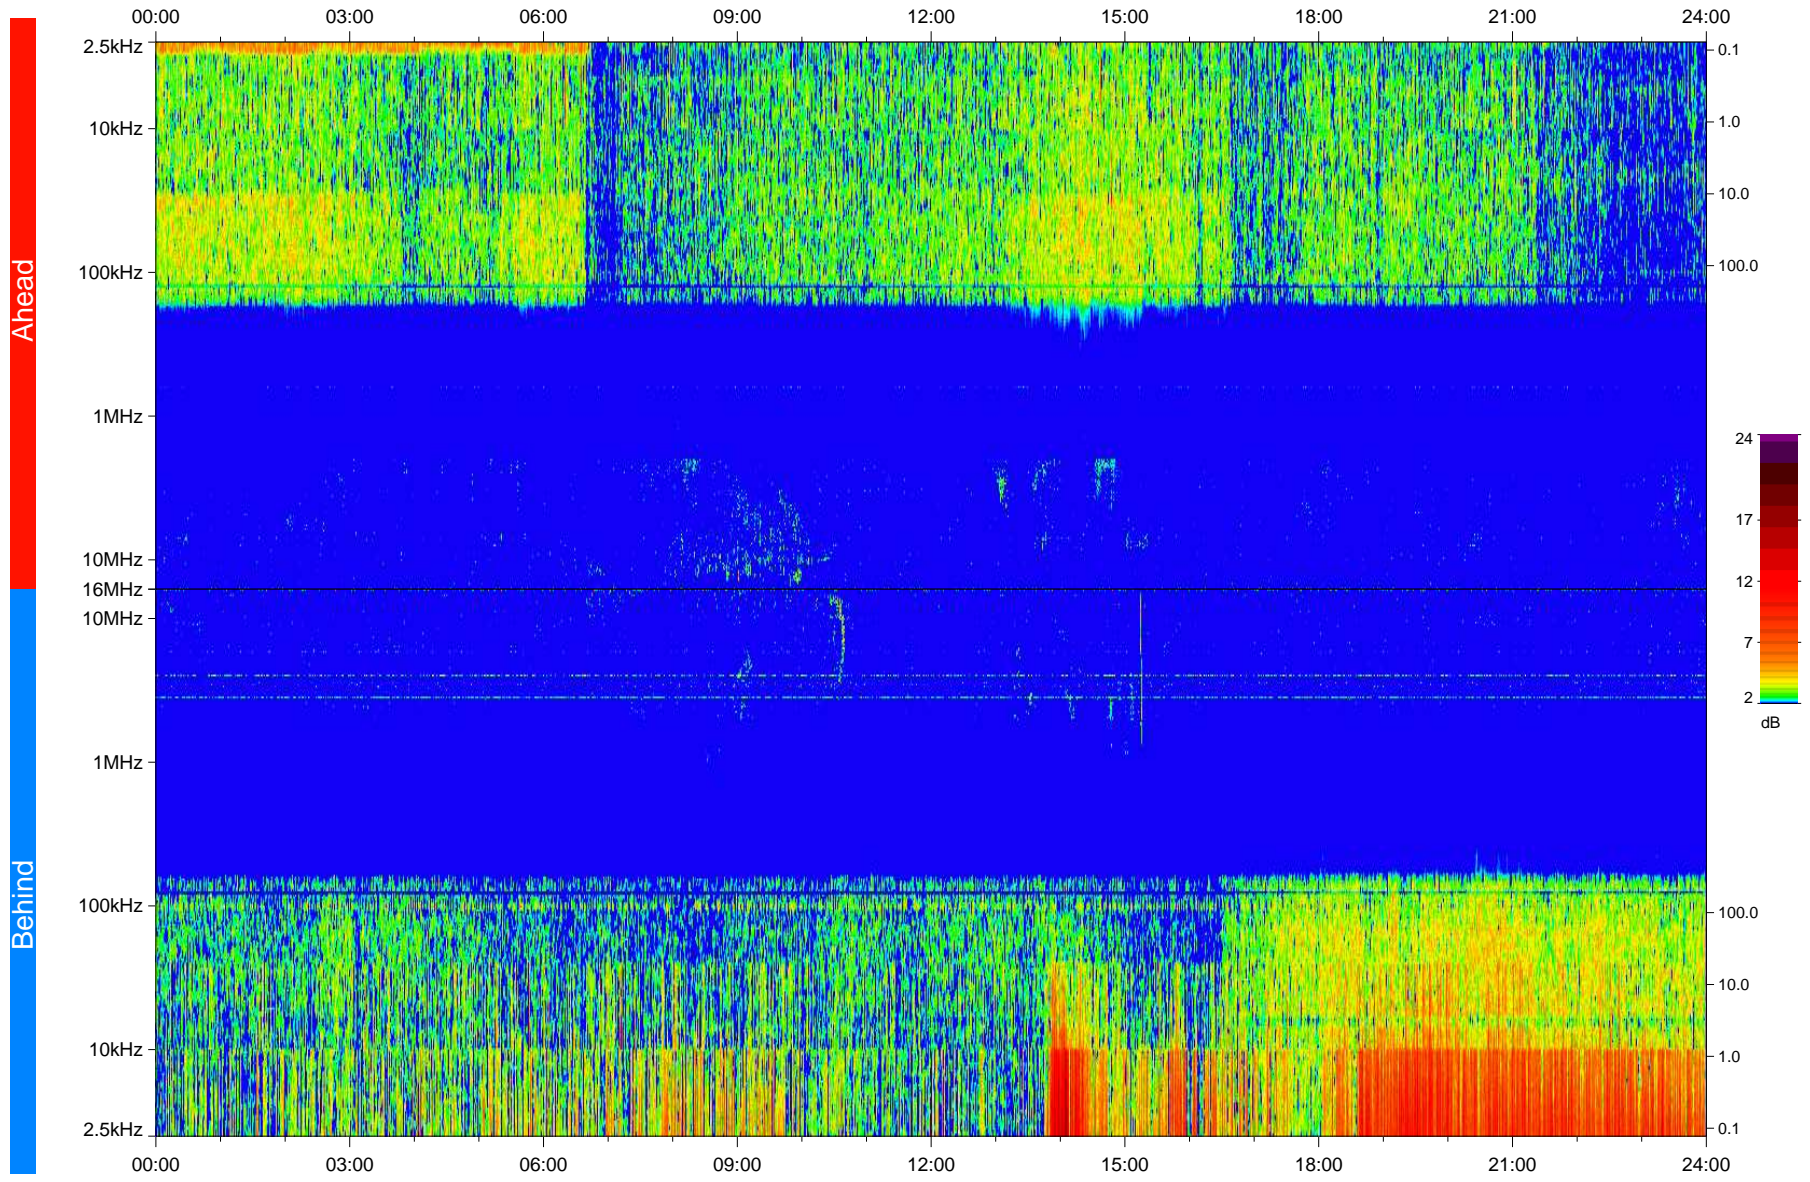

# STEREO/WAVES Daily Summary - 16-May-2008 (DOY 137)

Ahead source file: swaves\_ahead\_2008\_137\_1\_04.fin  
Ahead PSE Angle: 27.2°

Behind PSE Angle: -24.4°  
Behind source file: swaves\_behind\_2008\_137\_1\_04.fin

Time (UTC)

file: stereo\_swaves\_daily-summary\_color\_20080516\_v04  
made by: space.umn.edu on macOS with IDL 8.8.2 on 2022-10-18 07:44:52, with TLib V945 / dynspec V311