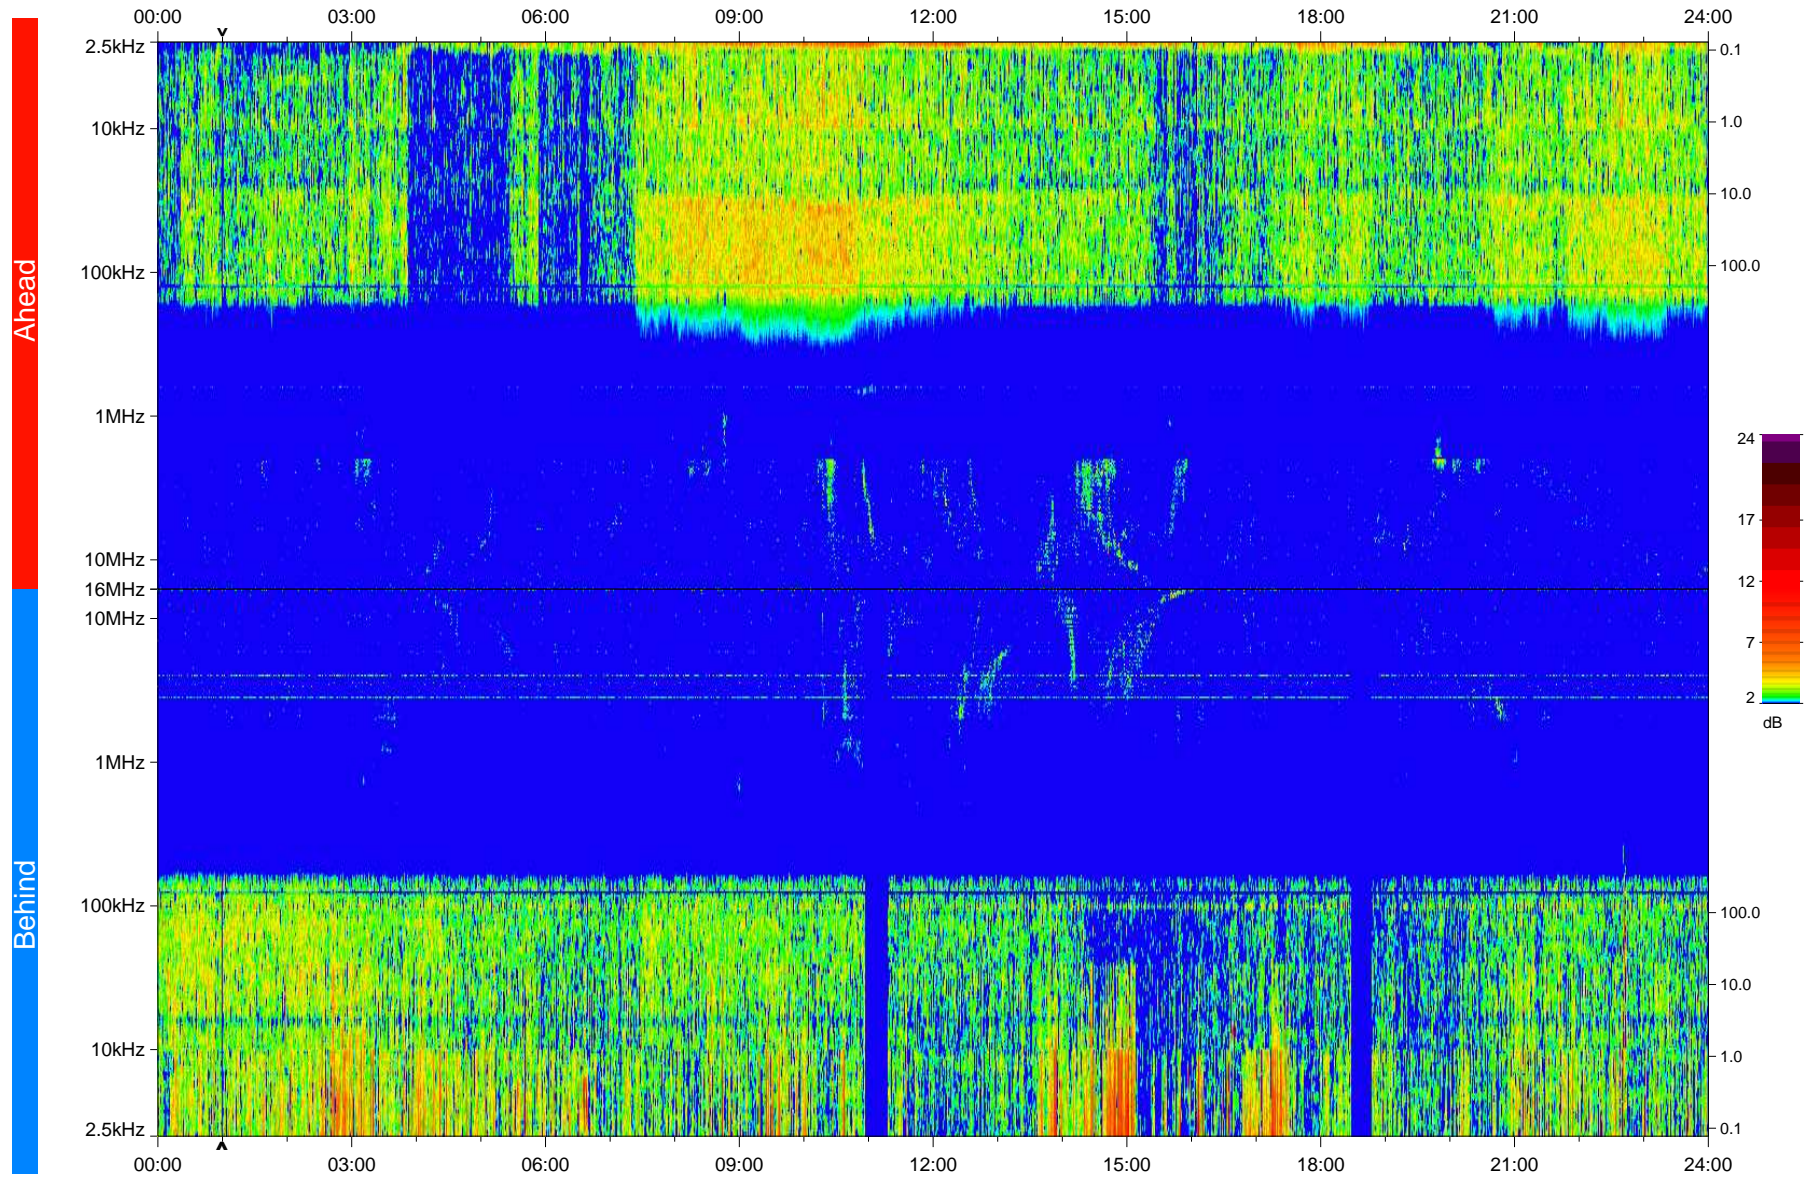

STEREO/WAVES Daily Summary - 15-May-2008 (DOY 136)

Ahead source file: swaves_ahead_2008_136_1_04.fin
Ahead PSE Angle: 27.1°

Behind PSE Angle: -24.4°
Behind source file: swaves_behind_2008_136_1_04.fin

Time (UTC)

file: stereo_swaves_daily-summary_color_20080515_v04
made by: space.umn.edu on macOS with IDL 8.8.2 on 2022-10-18 07:42:00, with Tlib V945 / dynspec V311