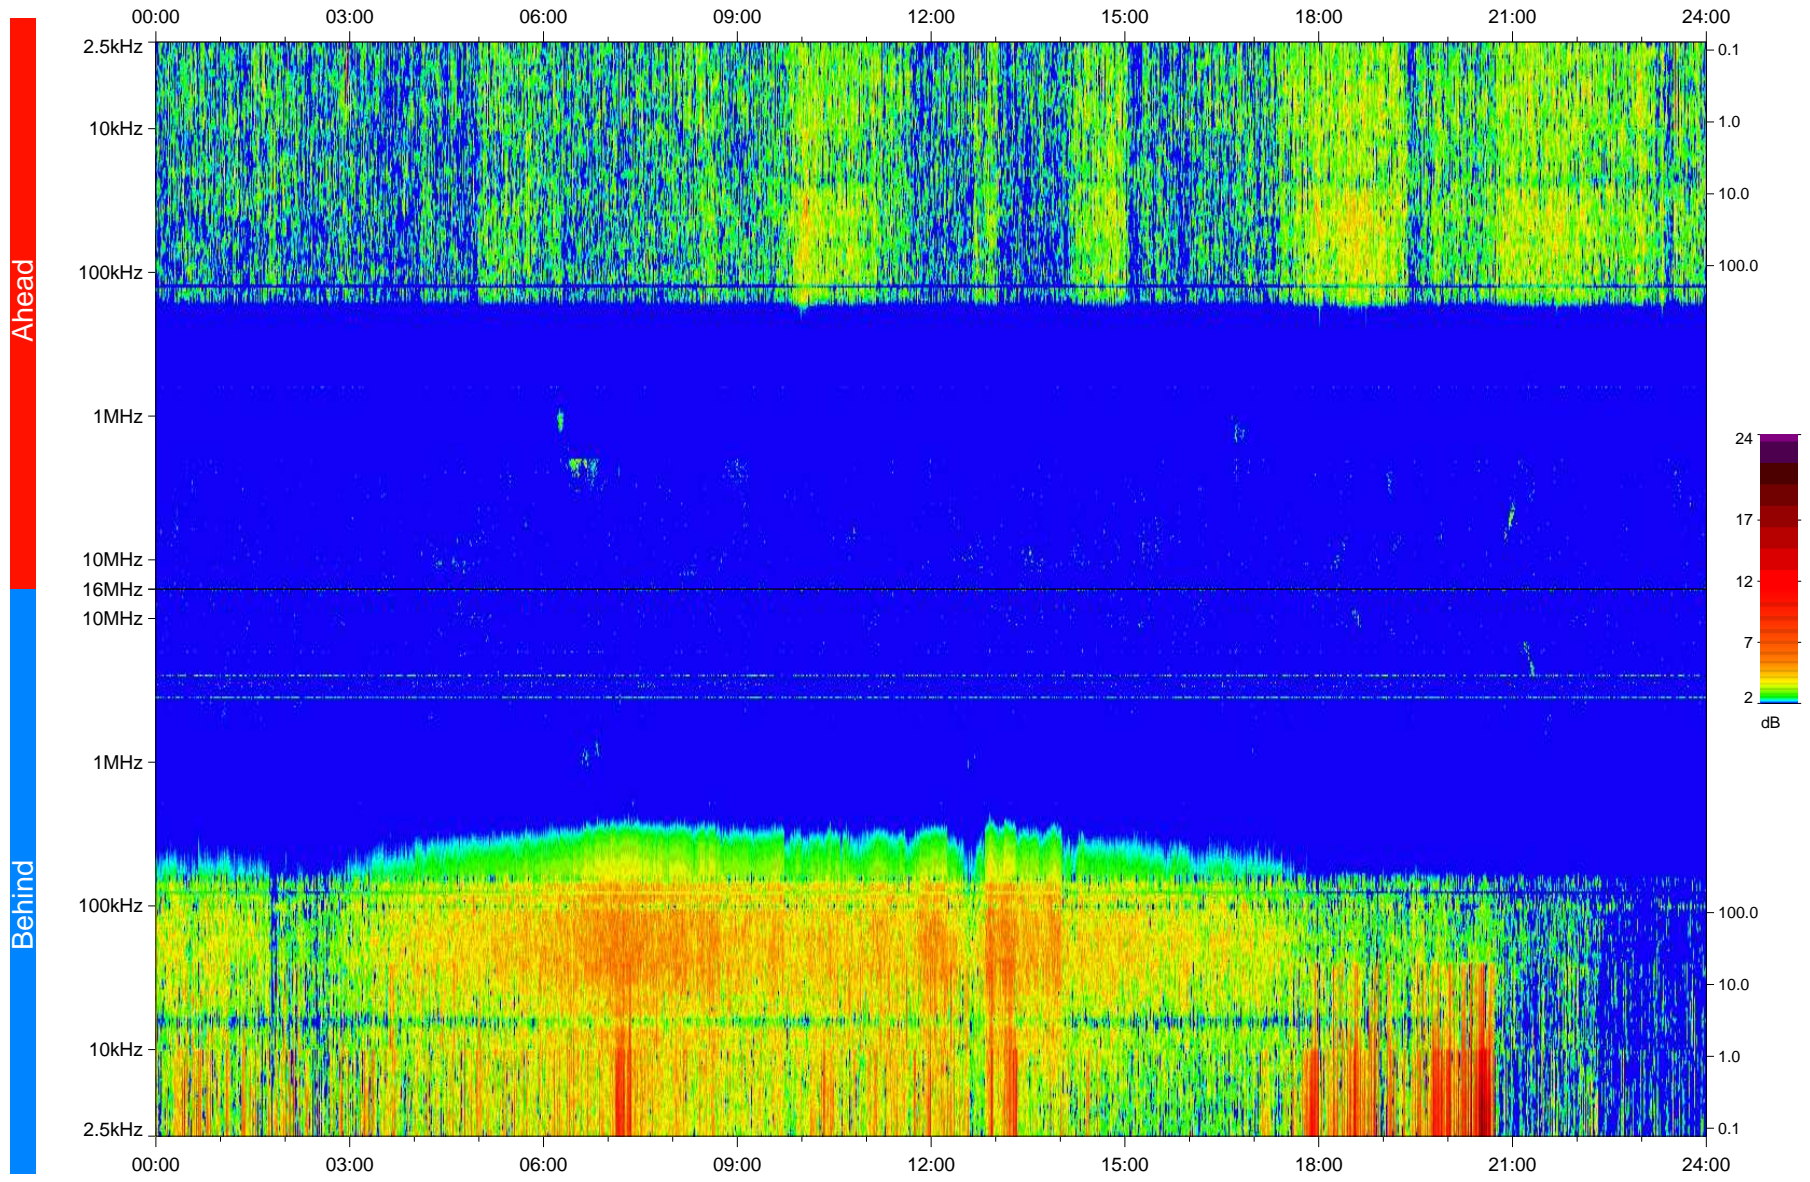

# STEREO/WAVES Daily Summary - 14-May-2008 (DOY 135)

Ahead source file: swaves\_ahead\_2008\_135\_1\_04.fin  
Ahead PSE Angle: 27.0°

Behind PSE Angle: -24.4°  
Behind source file: swaves\_behind\_2008\_135\_1\_04.fin

Time (UTC)

file: stereo\_swaves\_daily-summary\_color\_20080514\_v04  
made by: space.umn.edu on macOS with IDL 8.8.2 on 2022-10-18 07:39:12, with TLib V945 / dynspec V311