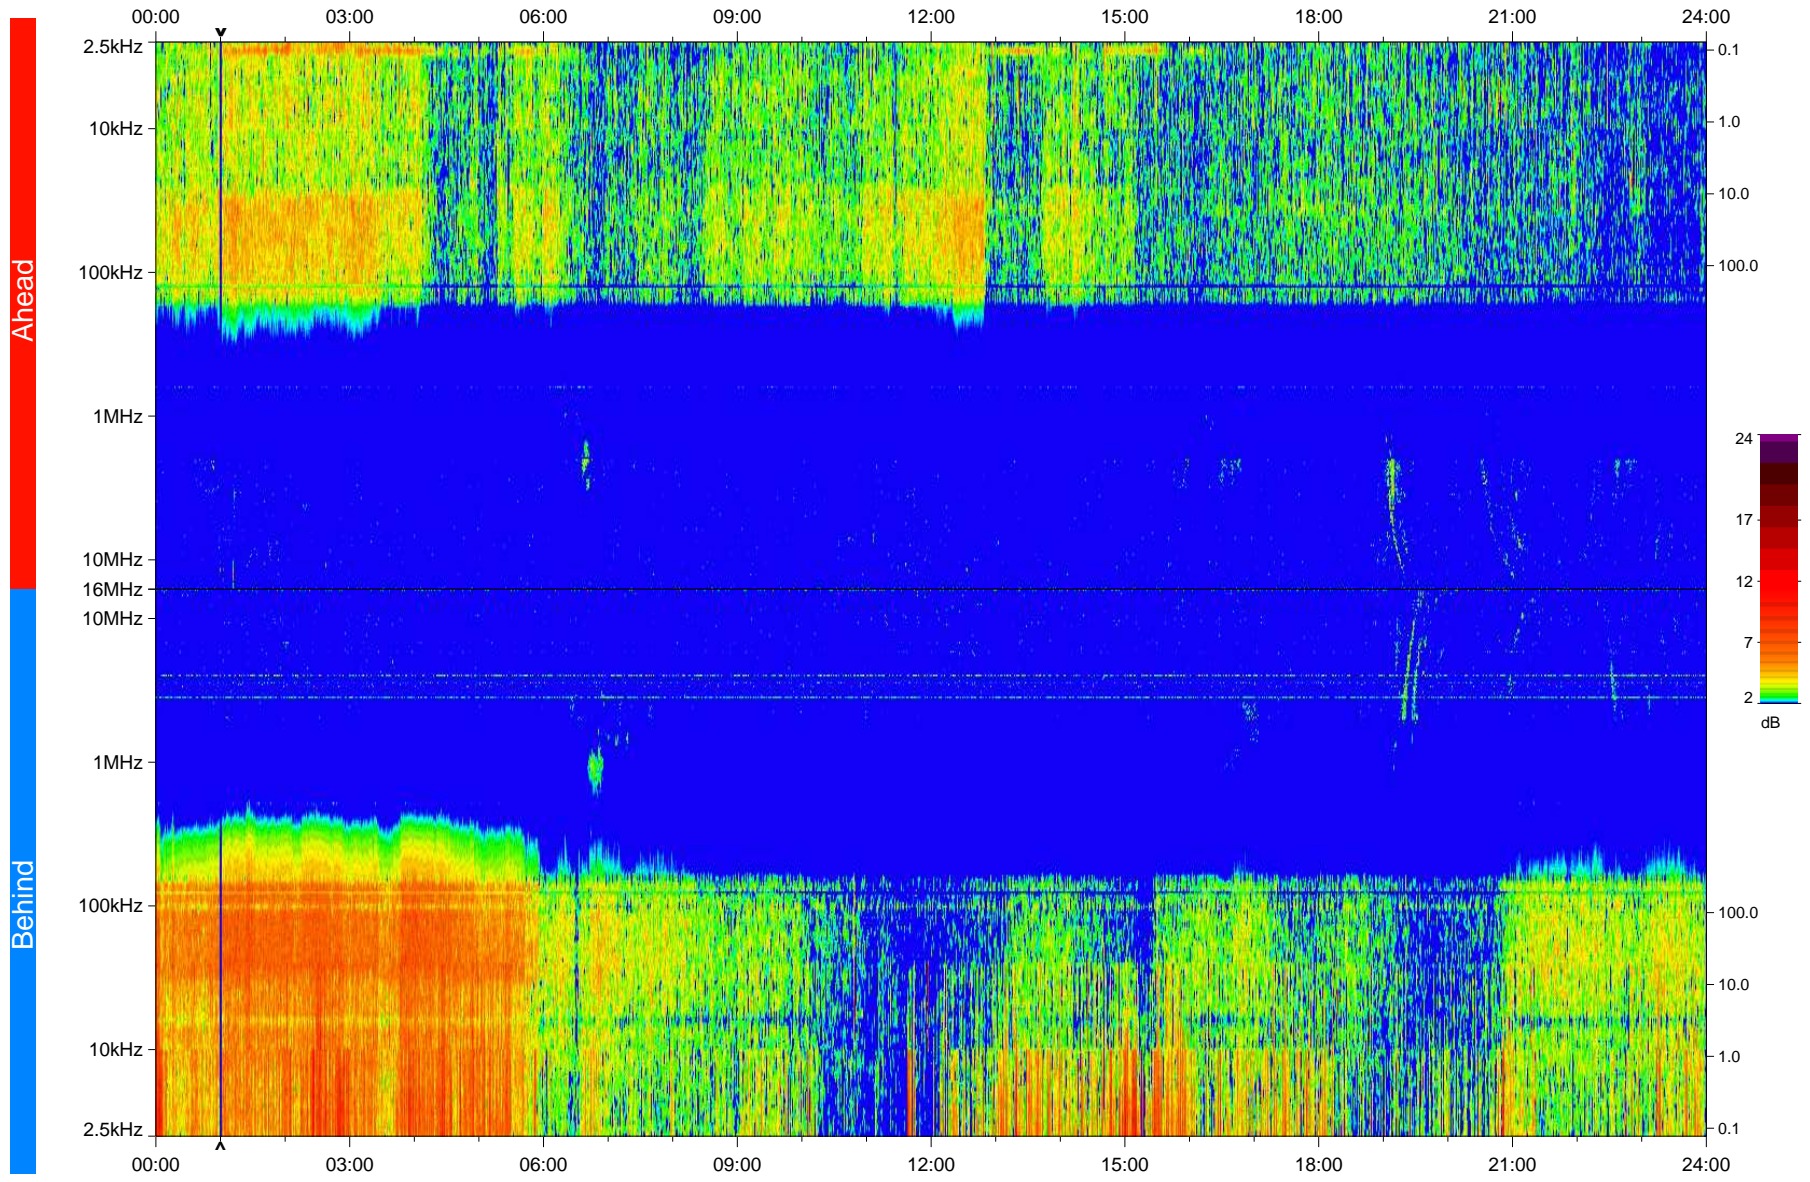

STEREO/WAVES Daily Summary - 13-May-2008 (DOY 134)

Ahead source file: swaves_ahead_2008_134_1_04.fin
Ahead PSE Angle: 26.9°

Behind PSE Angle: -24.3°
Behind source file: swaves_behind_2008_134_1_04.fin

Time (UTC)

file: stereo_swaves_daily-summary_color_20080513_v04
made by: space.umn.edu on macOS with IDL 8.8.2 on 2022-10-18 07:36:20, with TLib V945 / dynspec V311