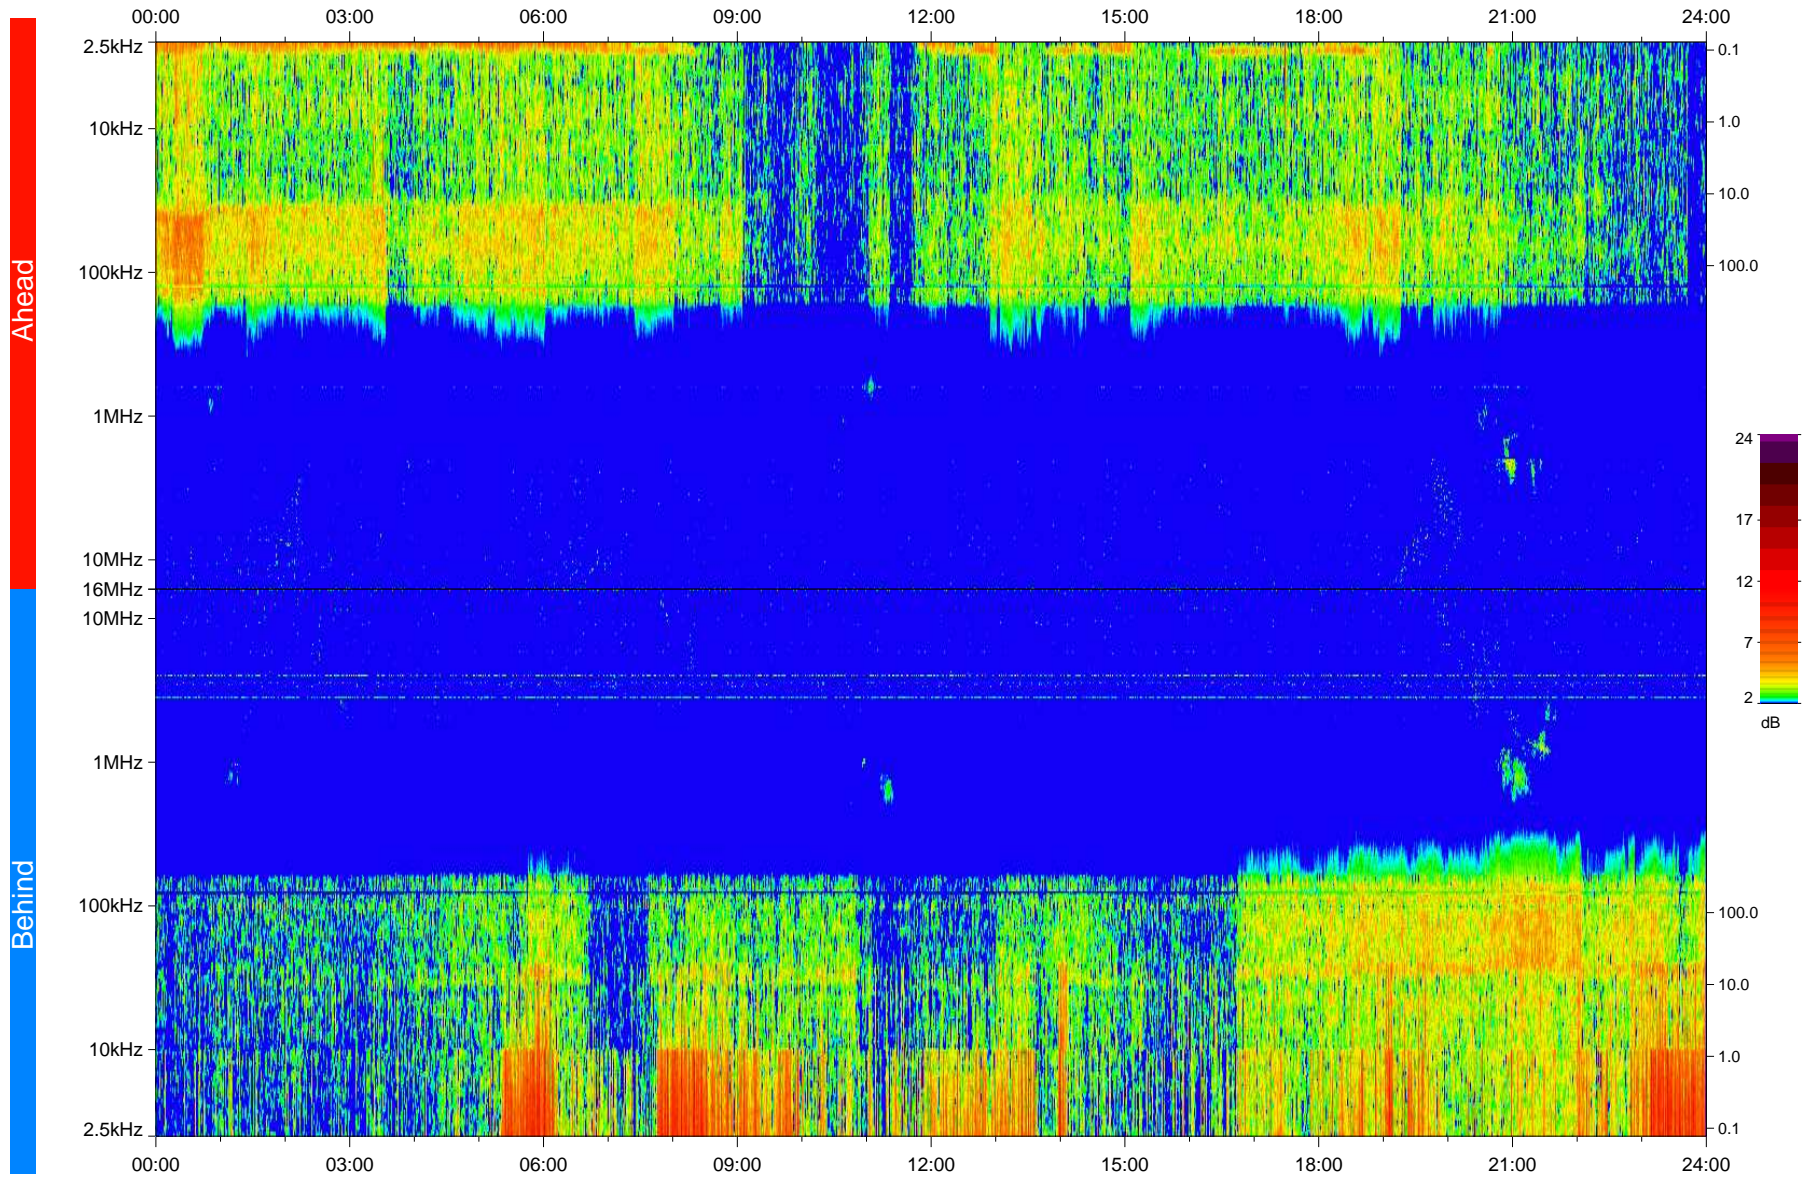

STEREO/WAVES Daily Summary - 12-May-2008 (DOY 133)

Ahead source file: swaves_ahead_2008_133_1_04.fin
Ahead PSE Angle: 26.9°

Behind PSE Angle: -24.3°
Behind source file: swaves_behind_2008_133_1_04.fin

Time (UTC)

file: stereo_swaves_daily-summary_color_20080512_v04
made by: space.umn.edu on macOS with IDL 8.8.2 on 2022-10-18 07:33:28, with TLib V945 / dynspec V311