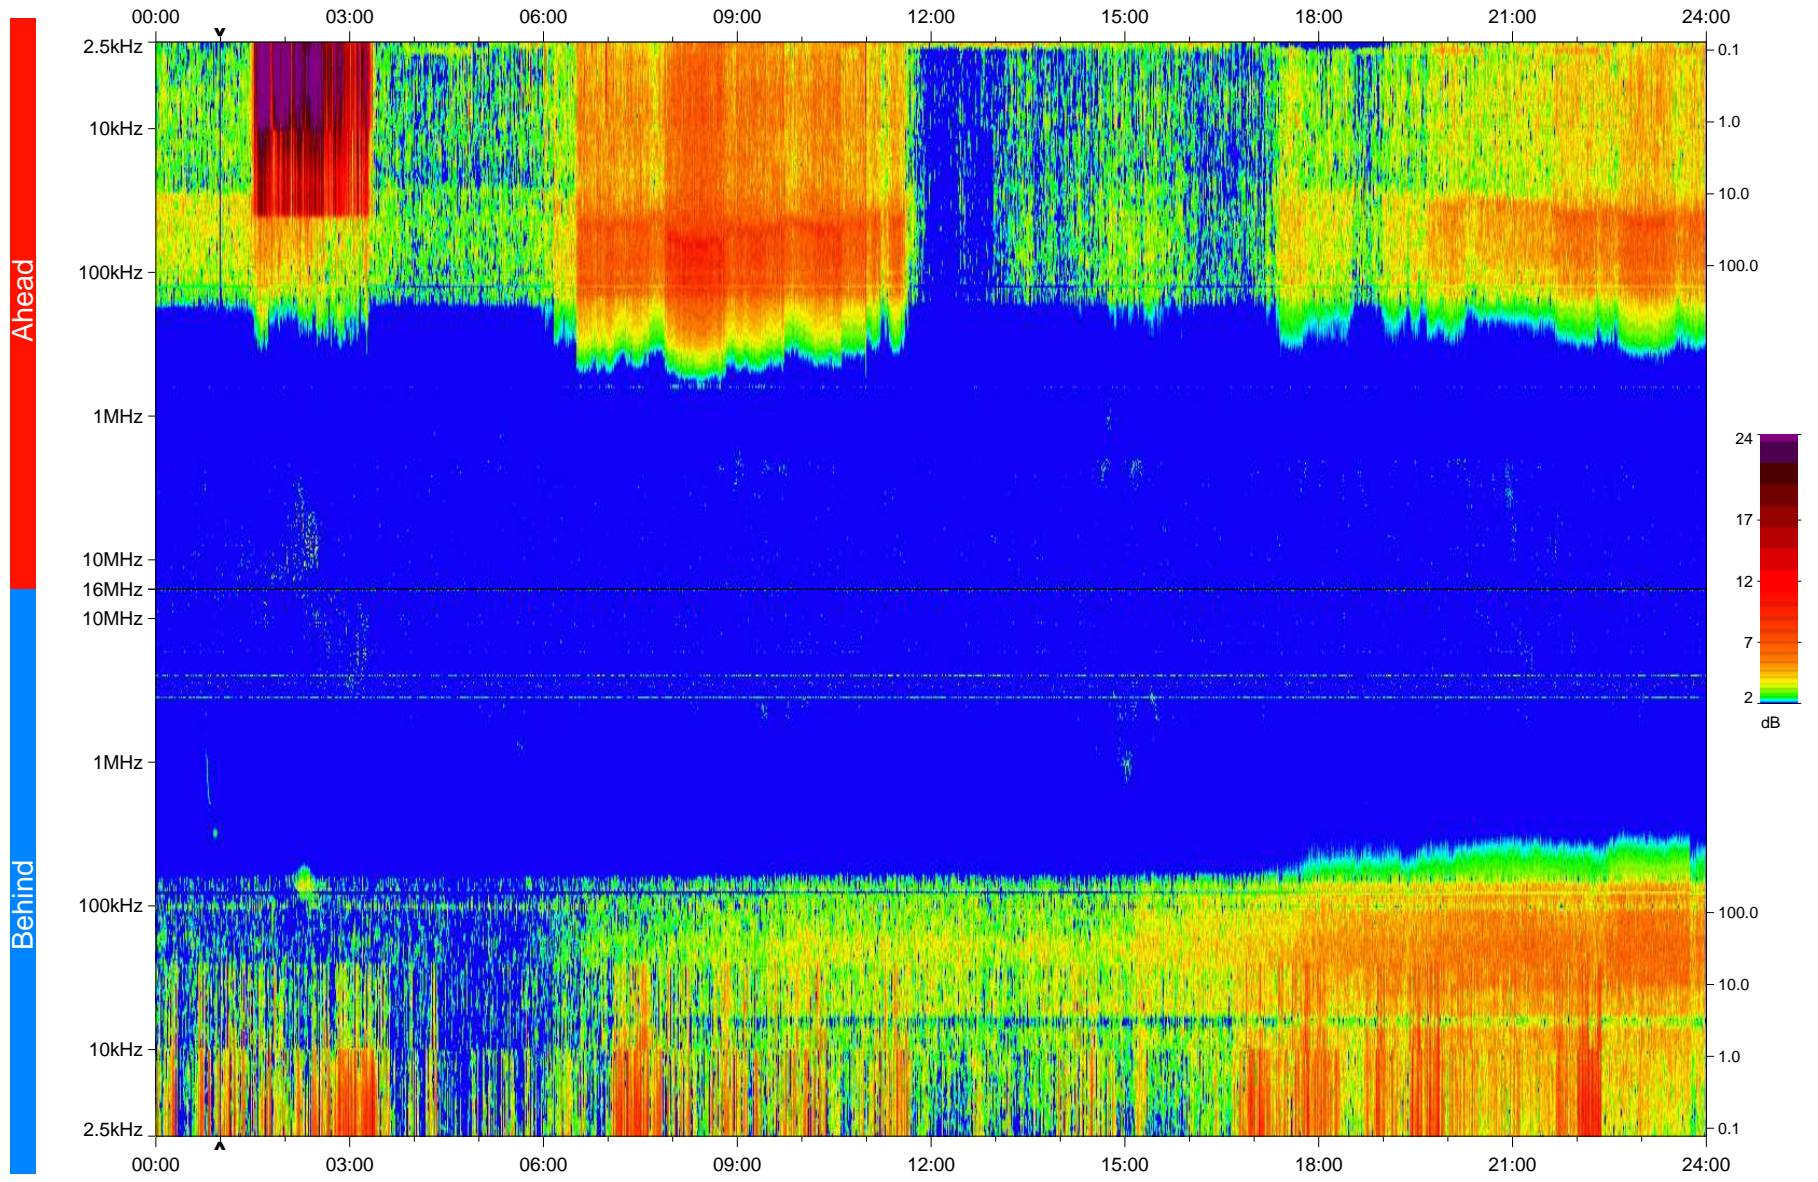

# STEREO/WAVES Daily Summary - 11-May-2008 (DOY 132)

Ahead source file: swaves\_ahead\_2008\_132\_1\_04.fin  
Ahead PSE Angle: 26.7°

Behind PSE Angle: -24.3°  
Behind source file: swaves\_behind\_2008\_132\_1\_04.fin

Time (UTC)

file: stereo\_swaves\_daily-summary\_color\_20080511\_v04  
made by: space.umn.edu on macOS with IDL 8.8.2 on 2022-10-18 07:30:37, with TLib V945 / dynspec V311