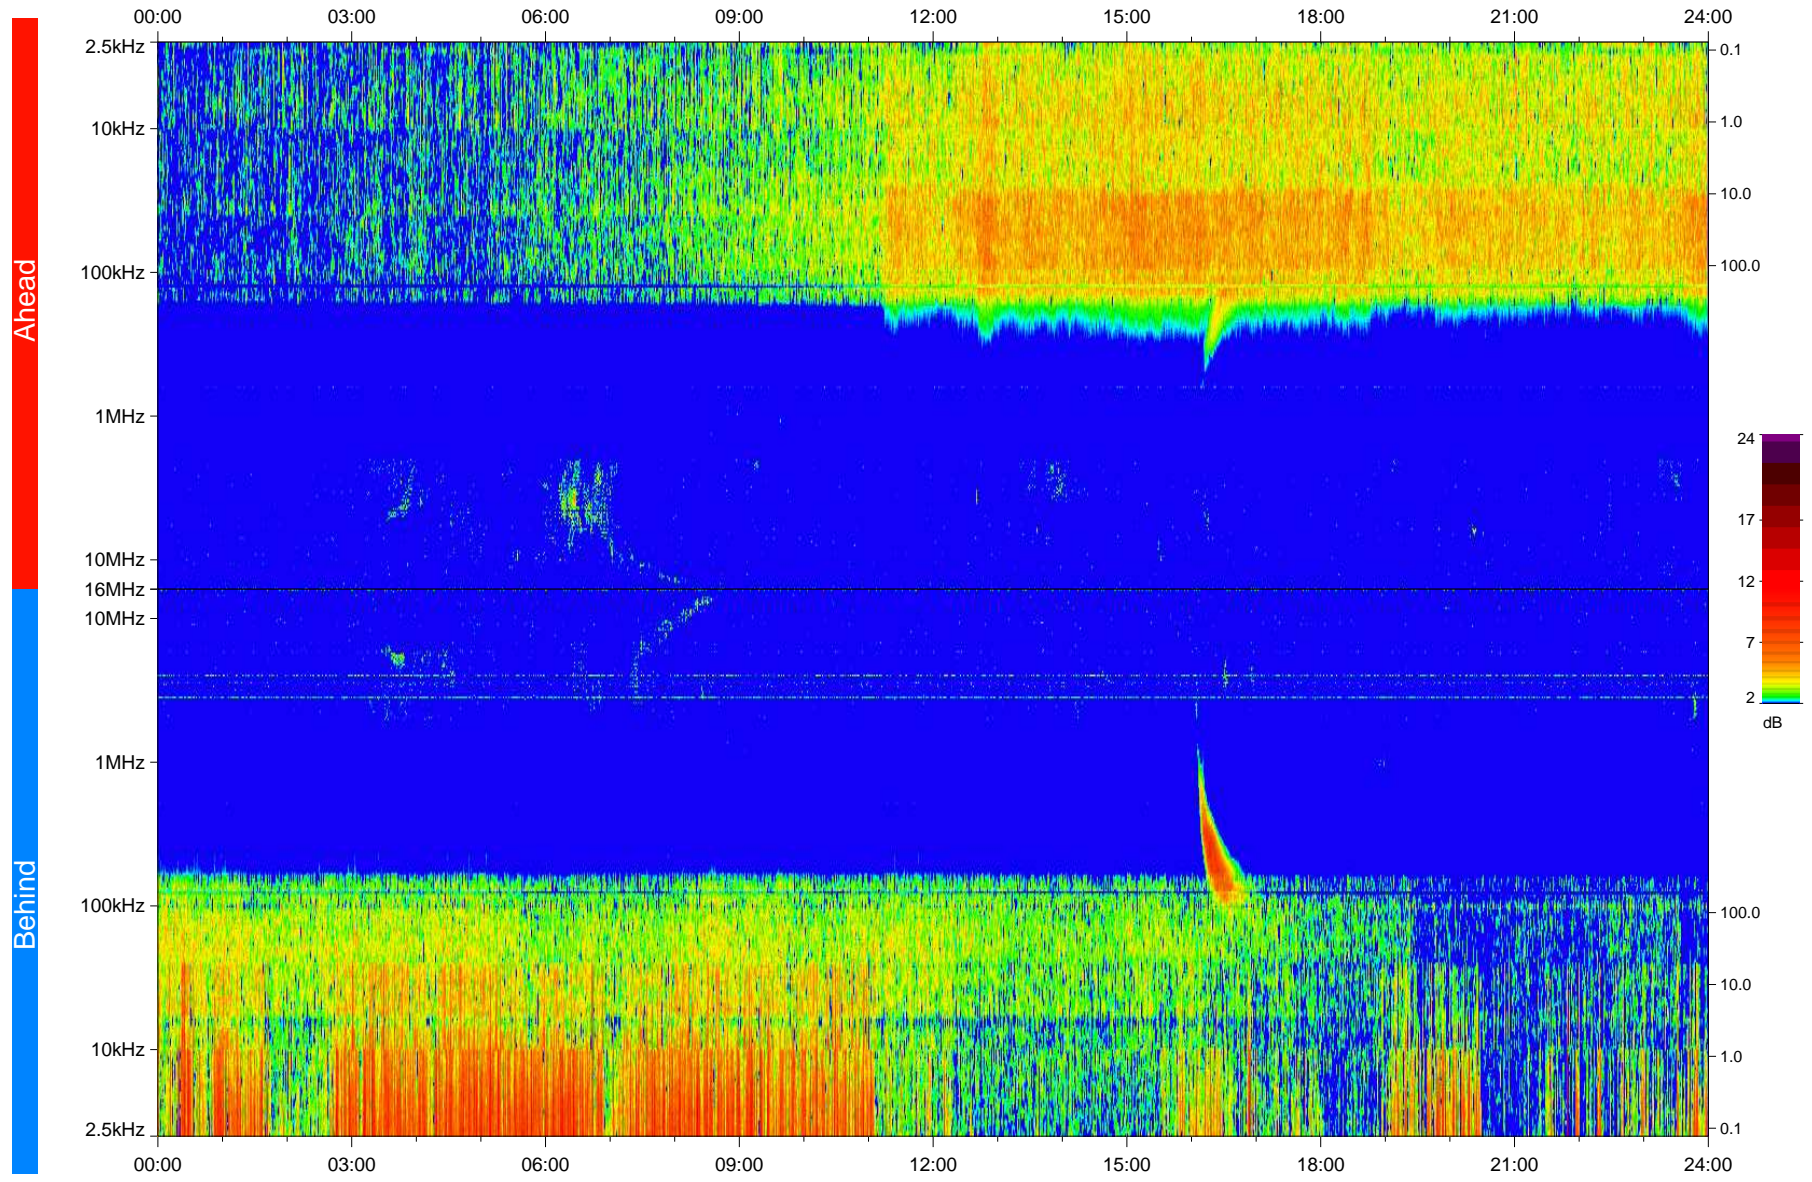

# STEREO/WAVES Daily Summary - 10-May-2008 (DOY 131)

Ahead source file: swaves\_ahead\_2008\_131\_1\_04.fin  
Ahead PSE Angle: 26.7°

Behind PSE Angle: -24.3°  
Behind source file: swaves\_behind\_2008\_131\_1\_04.fin

Time (UTC)

file: stereo\_swaves\_daily-summary\_color\_20080510\_v04  
made by: space.umn.edu on macOS with IDL 8.8.2 on 2022-10-18 07:27:45, with Tlib V945 / dynspec V311