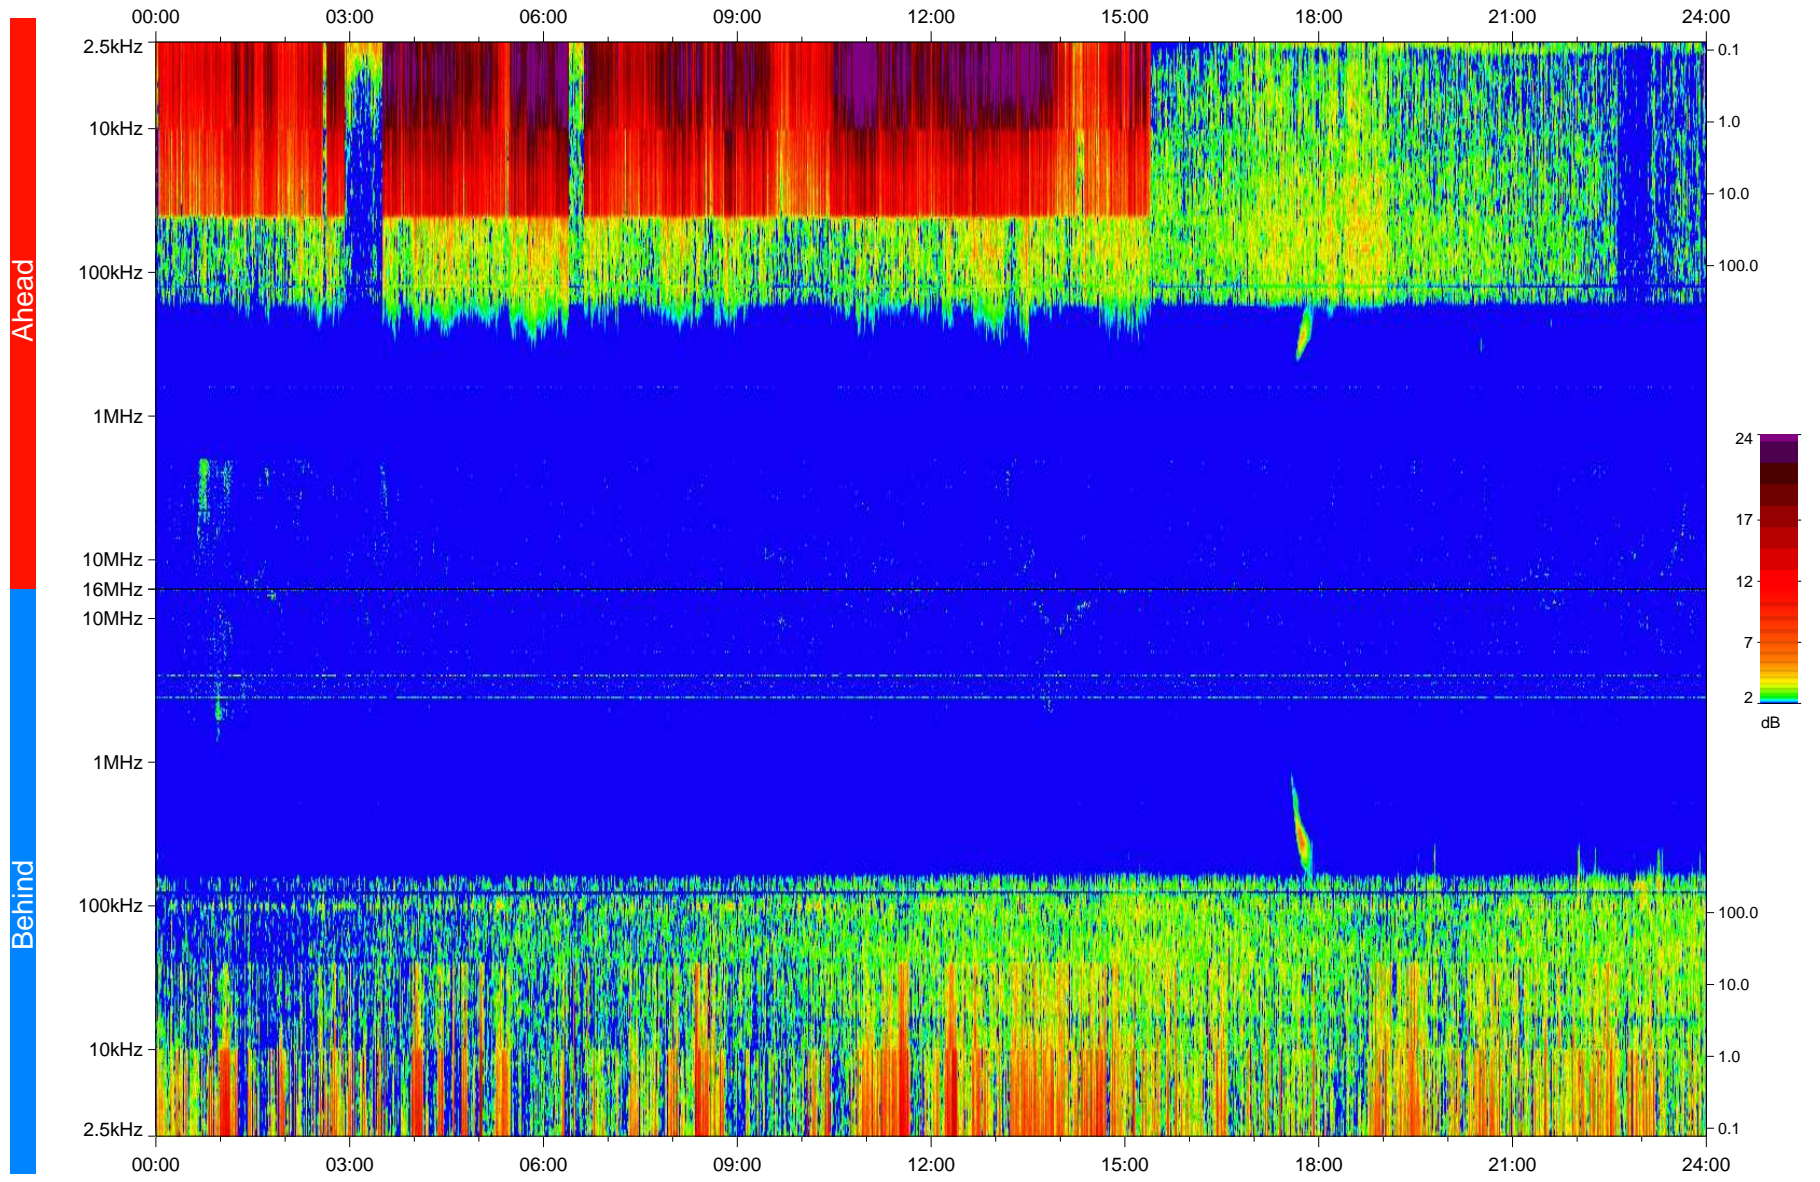

STEREO/WAVES Daily Summary - 08-May-2008 (DOY 129)

Ahead source file: swaves_ahead_2008_129_1_04.fin
Ahead PSE Angle: 26.5°

Behind PSE Angle: -24.2°
Behind source file: swaves_behind_2008_129_1_04.fin

Time (UTC)

file: stereo_swaves_daily-summary_color_20080508_v04
made by: space.umn.edu on macOS with IDL 8.8.2 on 2022-10-18 07:22:02, with TLib V945 / dynspec V311