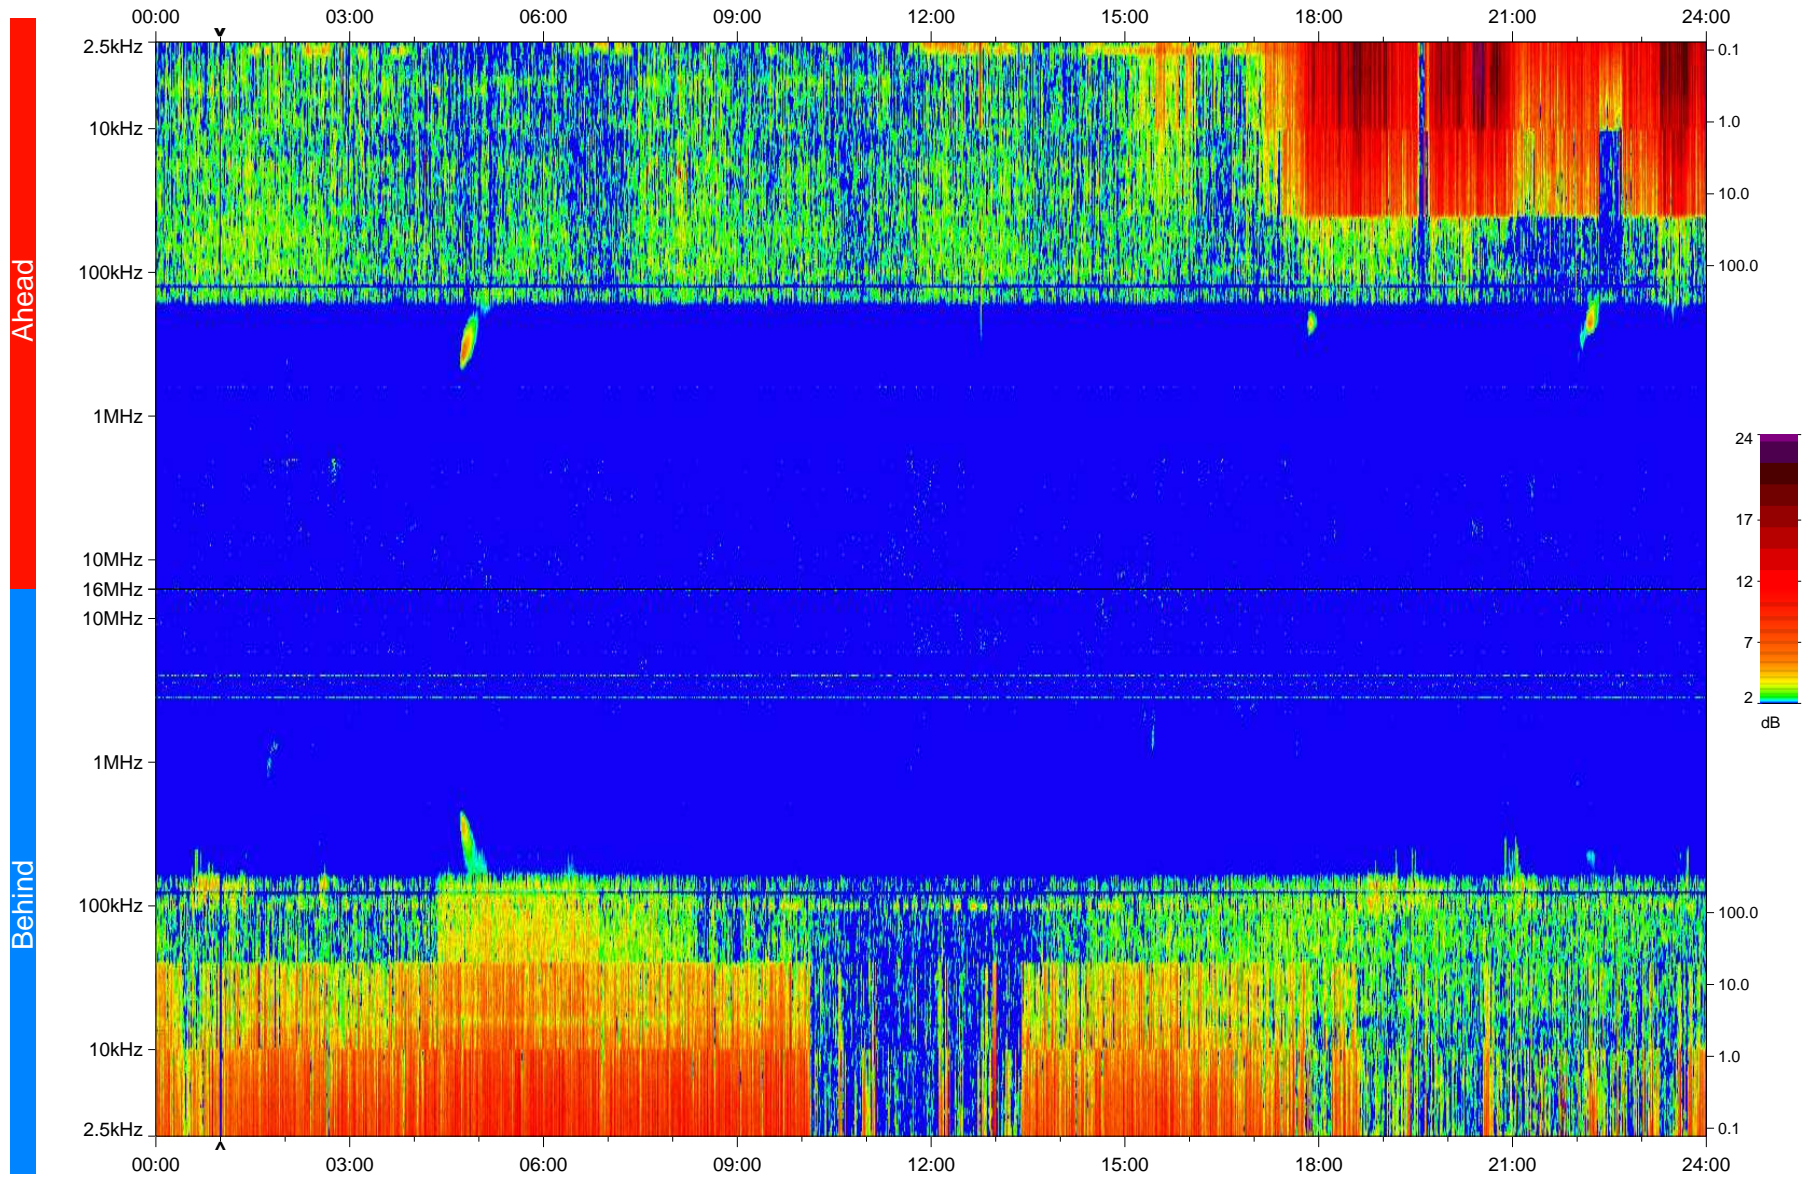

STEREO/WAVES Daily Summary - 07-May-2008 (DOY 128)

Ahead source file: swaves_ahead_2008_128_1_04.fin
Ahead PSE Angle: 26.4°

Behind PSE Angle: -24.2°
Behind source file: swaves_behind_2008_128_1_04.fin

Time (UTC)

file: stereo_swaves_daily-summary_color_20080507_v04
made by: space.umn.edu on macOS with IDL 8.8.2 on 2022-10-18 07:19:11, with TLib V945 / dynspec V311