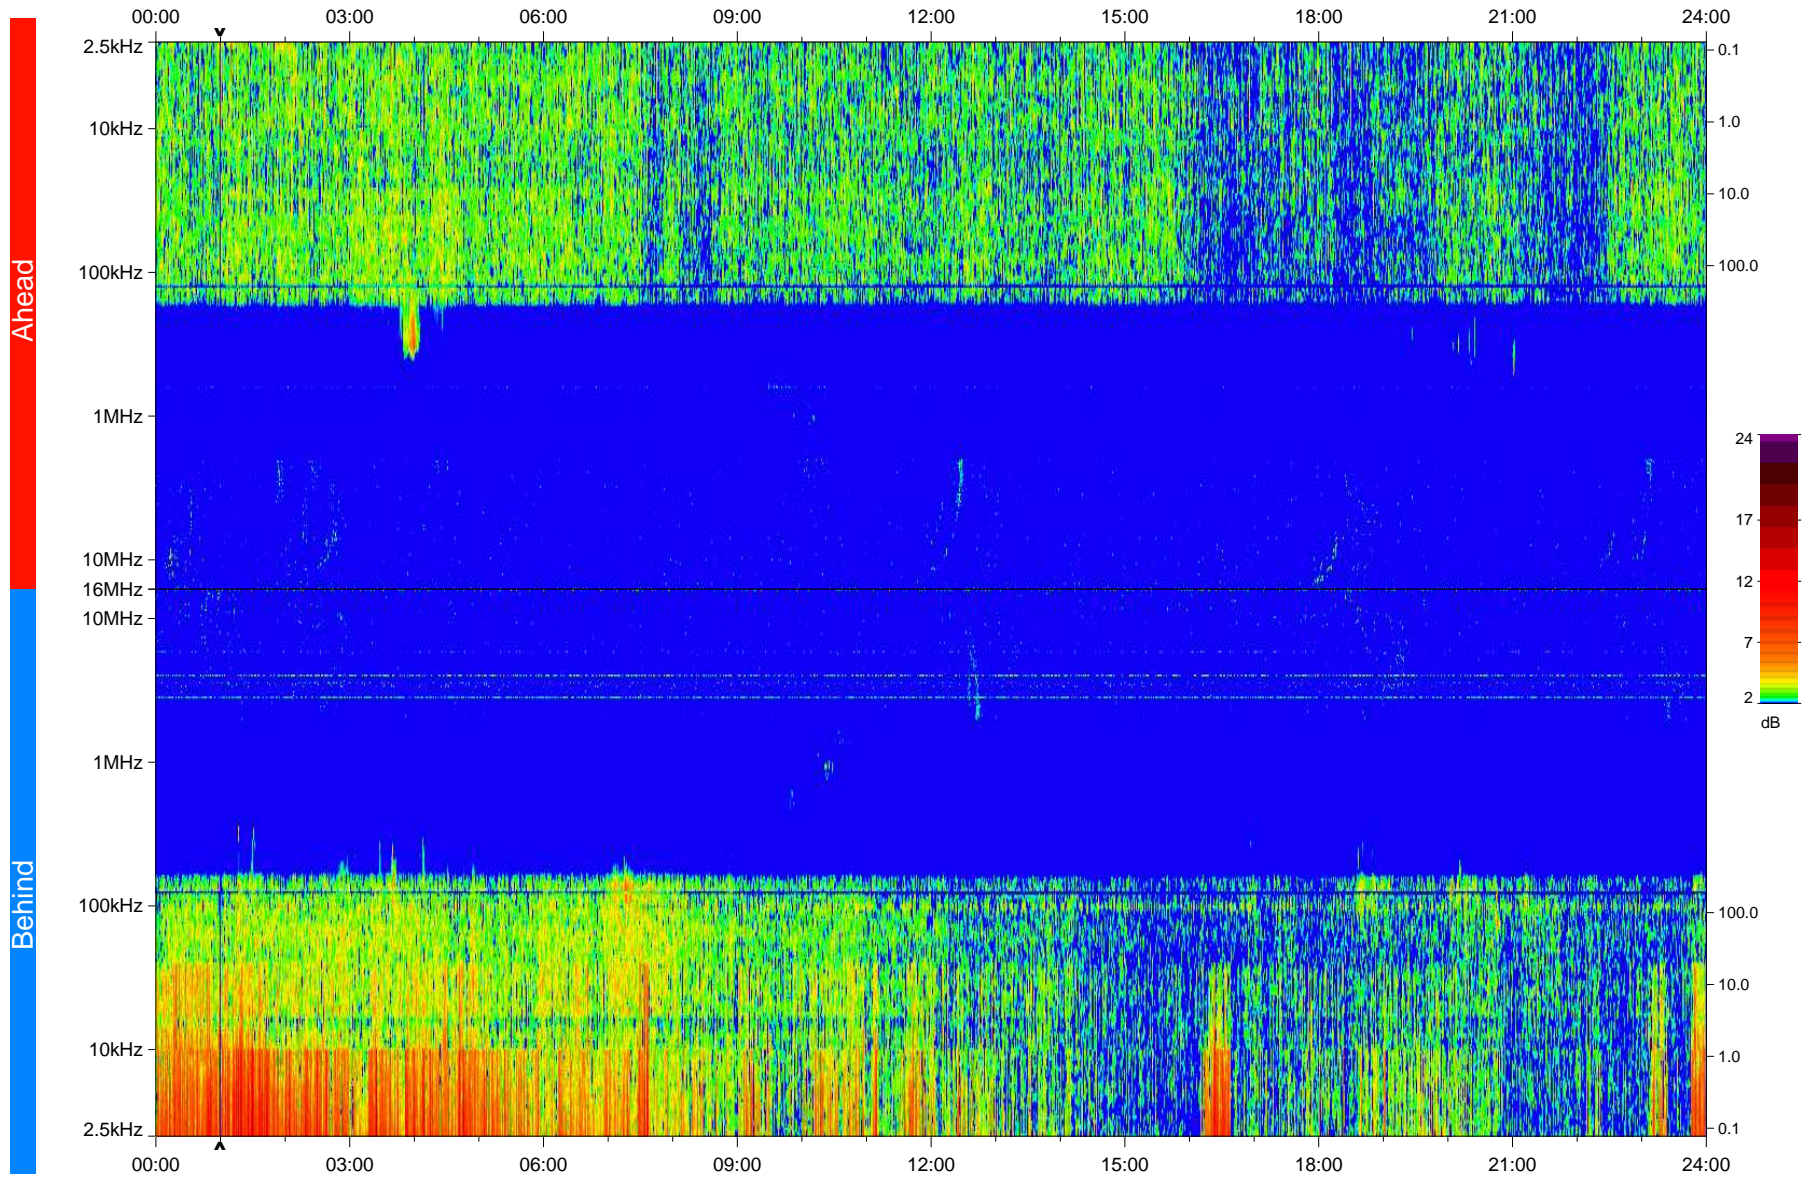

# STEREO/WAVES Daily Summary - 05-May-2008 (DOY 126)

Ahead source file: swaves\_ahead\_2008\_126\_1\_04.fin  
Ahead PSE Angle: 26.2°

Behind PSE Angle: -24.2°  
Behind source file: swaves\_behind\_2008\_126\_1\_04.fin

Time (UTC)

file: stereo\_swaves\_daily-summary\_color\_20080505\_v04  
made by: space.umn.edu on macOS with IDL 8.8.2 on 2022-10-18 07:13:28, with TLib V945 / dynspec V311