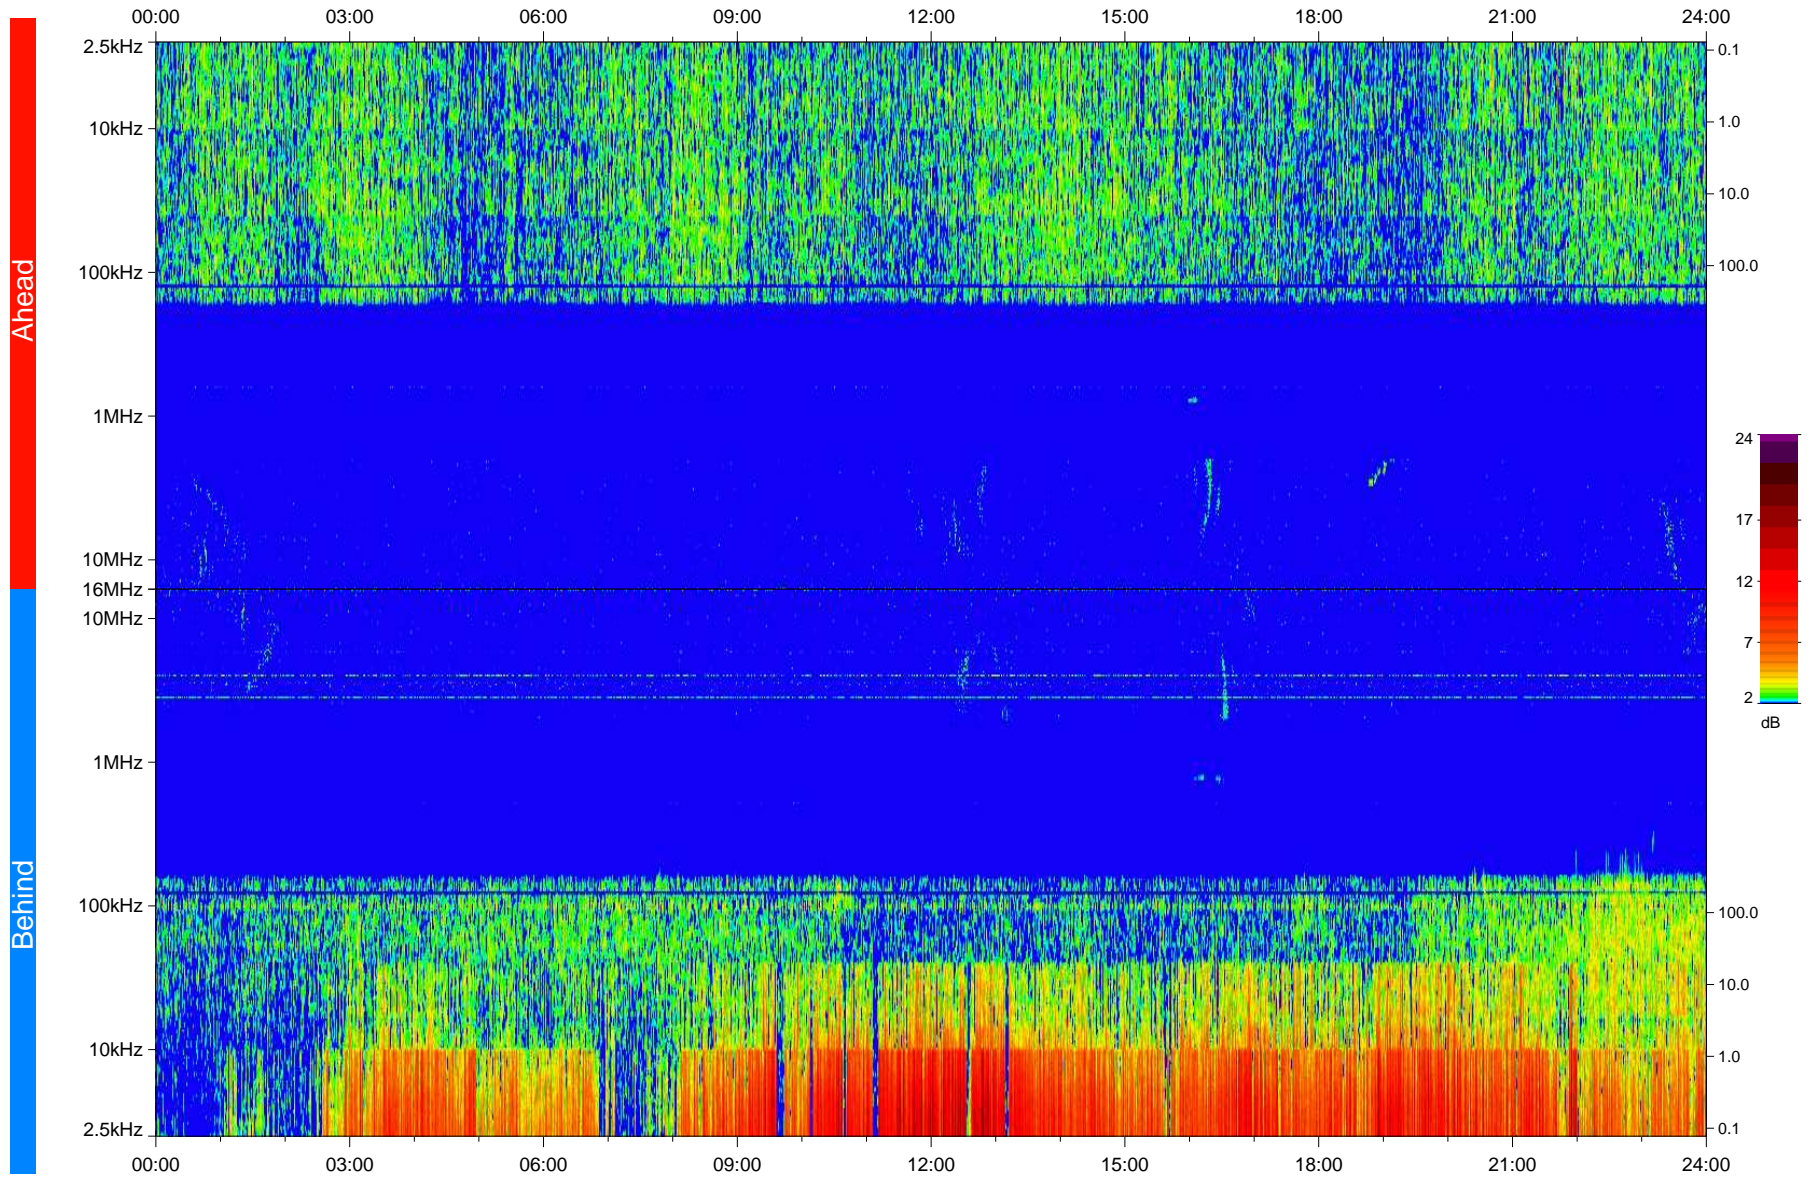

STEREO/WAVES Daily Summary - 04-May-2008 (DOY 125)

Ahead source file: swaves_ahead_2008_125_1_04.fin
Ahead PSE Angle: 26.1°

Behind PSE Angle: -24.1°
Behind source file: swaves_behind_2008_125_1_04.fin

Time (UTC)

file: stereo_swaves_daily-summary_color_20080504_v04
made by: space.umn.edu on macOS with IDL 8.8.2 on 2022-10-18 07:10:36, with TLib V945 / dynspec V311