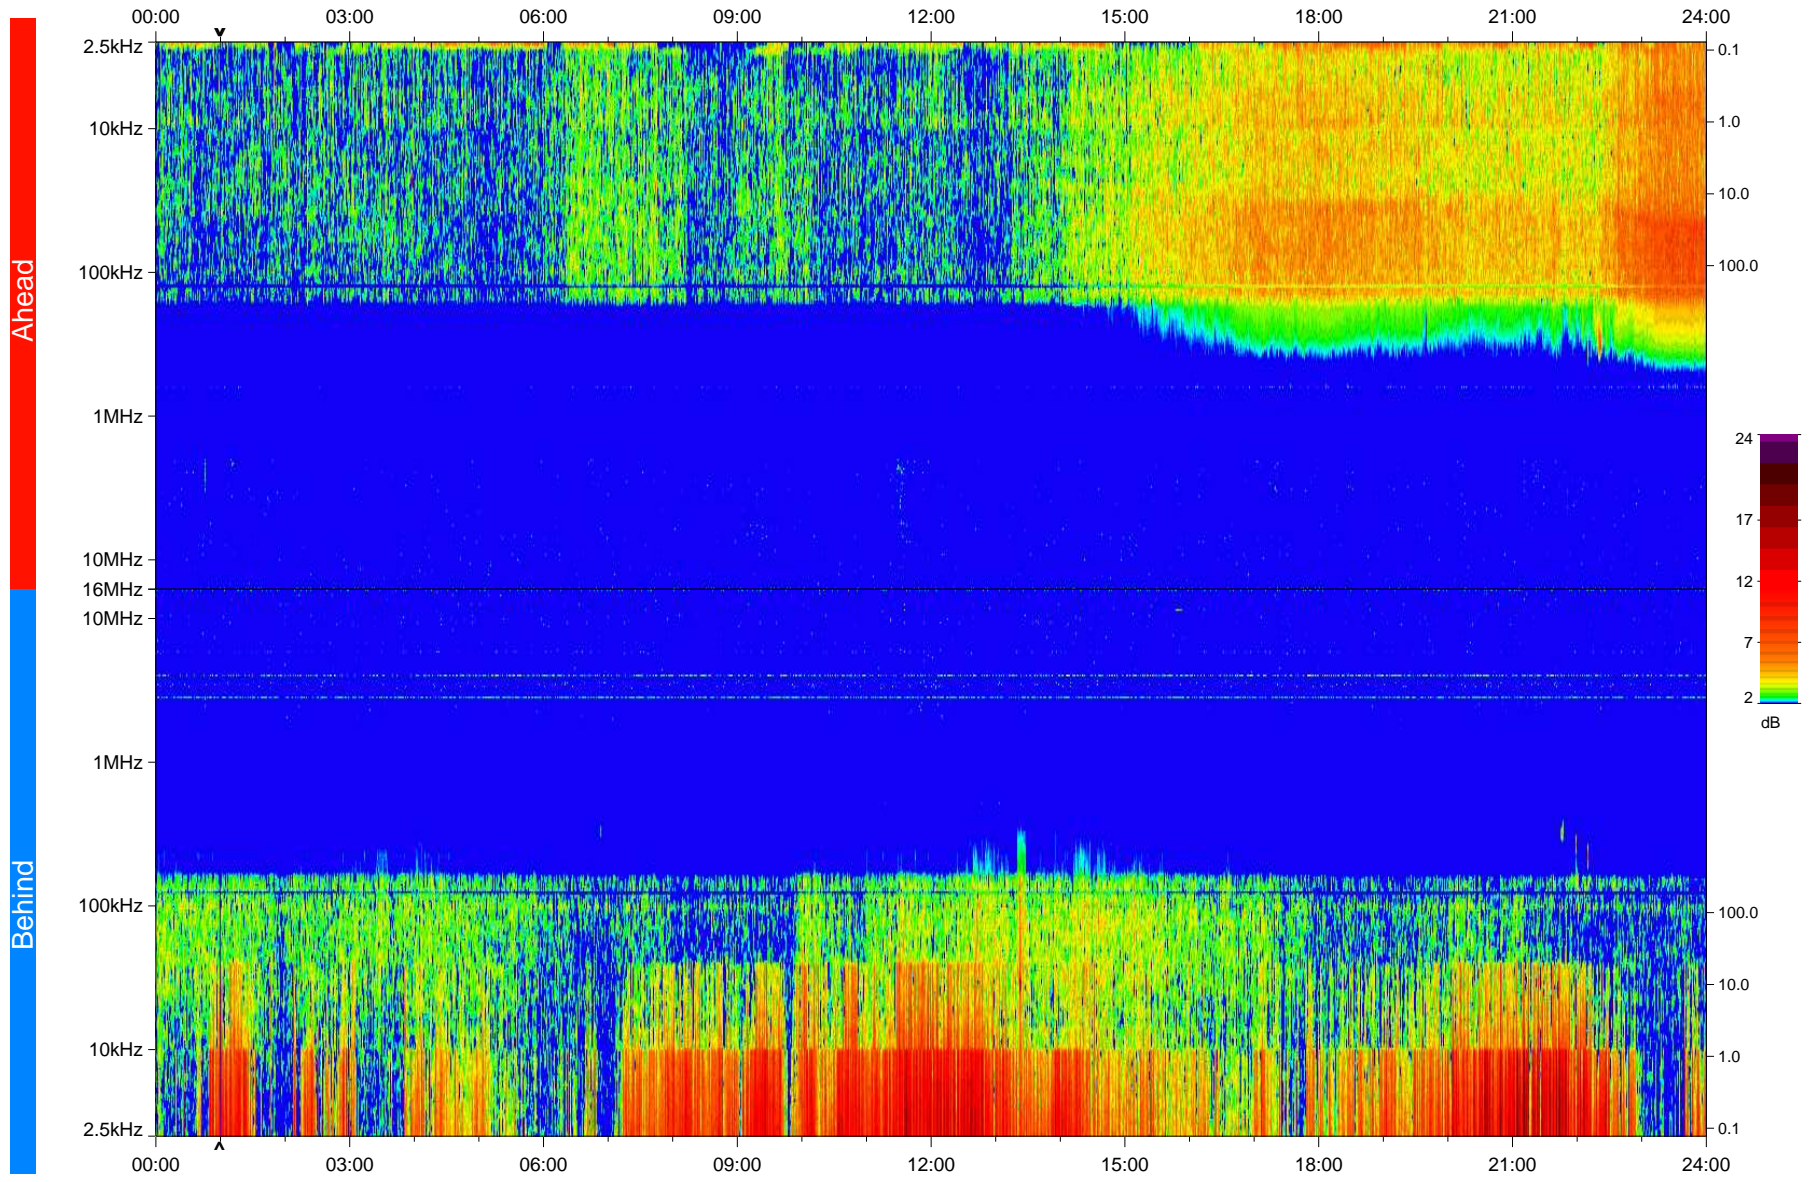

STEREO/WAVES Daily Summary - 01-May-2008 (DOY 122)

Ahead source file: swaves_ahead_2008_122_1_04.fin
Ahead PSE Angle: 25.9°

Behind PSE Angle: -24.0°
Behind source file: swaves_behind_2008_122_1_04.fin

Time (UTC)

file: stereo_swaves_daily-summary_color_20080501_v04
made by: space.umn.edu on macOS with IDL 8.8.2 on 2022-10-18 07:02:00, with TLib V945 / dynspec V311