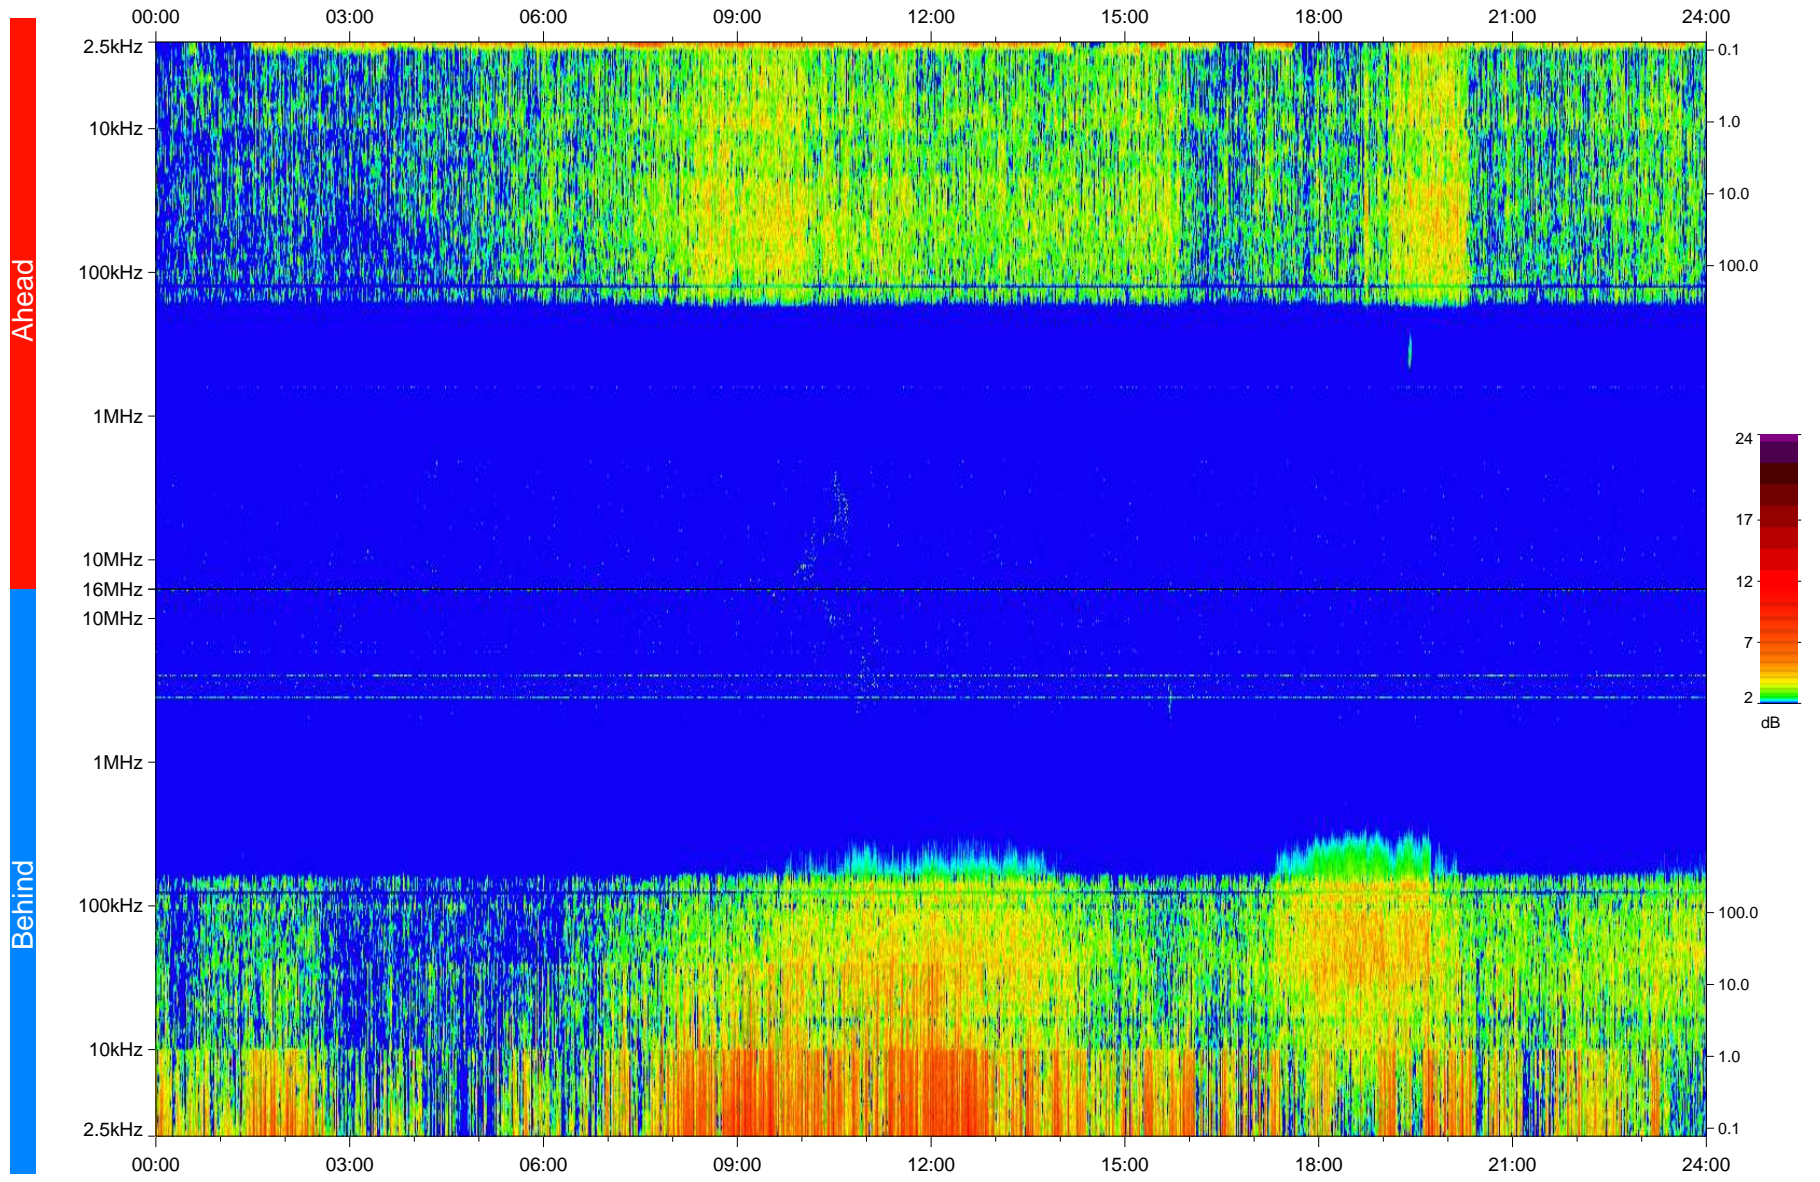

# STEREO/WAVES Daily Summary - 30-Apr-2008 (DOY 121)

Ahead source file: swaves\_ahead\_2008\_121\_1\_04.fin  
Ahead PSE Angle: 25.8°

Behind PSE Angle: -24.0°  
Behind source file: swaves\_behind\_2008\_121\_1\_04.fin

Time (UTC)

file: stereo\_swaves\_daily-summary\_color\_20080430\_v04  
made by: space.umn.edu on macOS with IDL 8.8.2 on 2022-10-18 06:59:06, with TLib V945 / dynspec V311