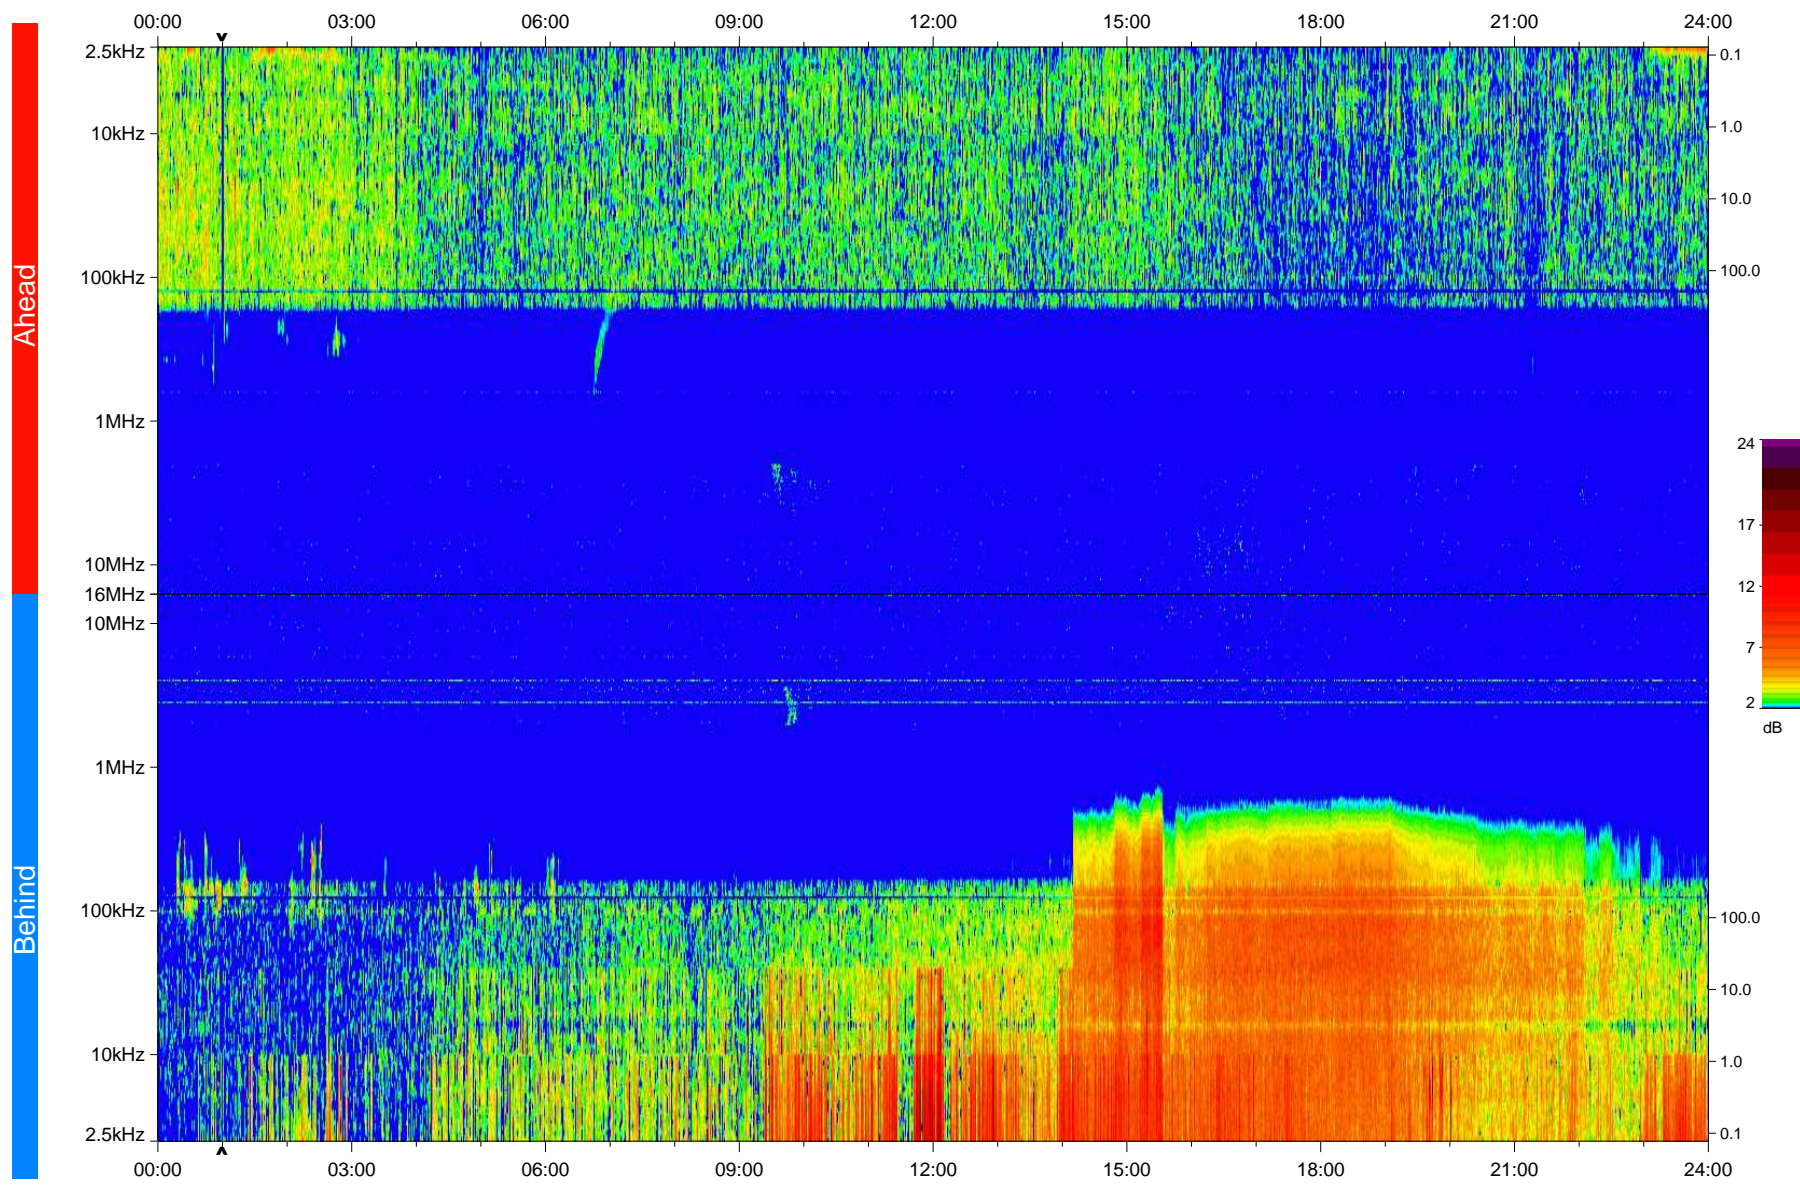

# STEREO/WAVES Daily Summary - 29-Apr-2008 (DOY 120)

Ahead source file: swaves\_ahead\_2008\_120\_1\_04.fin  
Ahead PSE Angle: 25.8°

Behind PSE Angle: -23.9°  
Behind source file: swaves\_behind\_2008\_120\_1\_04.fin

Time (UTC)

file: stereo\_swaves\_daily-summary\_color\_20080429\_v04  
made by: space.umn.edu on macOS with IDL 8.8.2 on 2022-10-18 06:56:16, with TLib V945 / dynspec V311