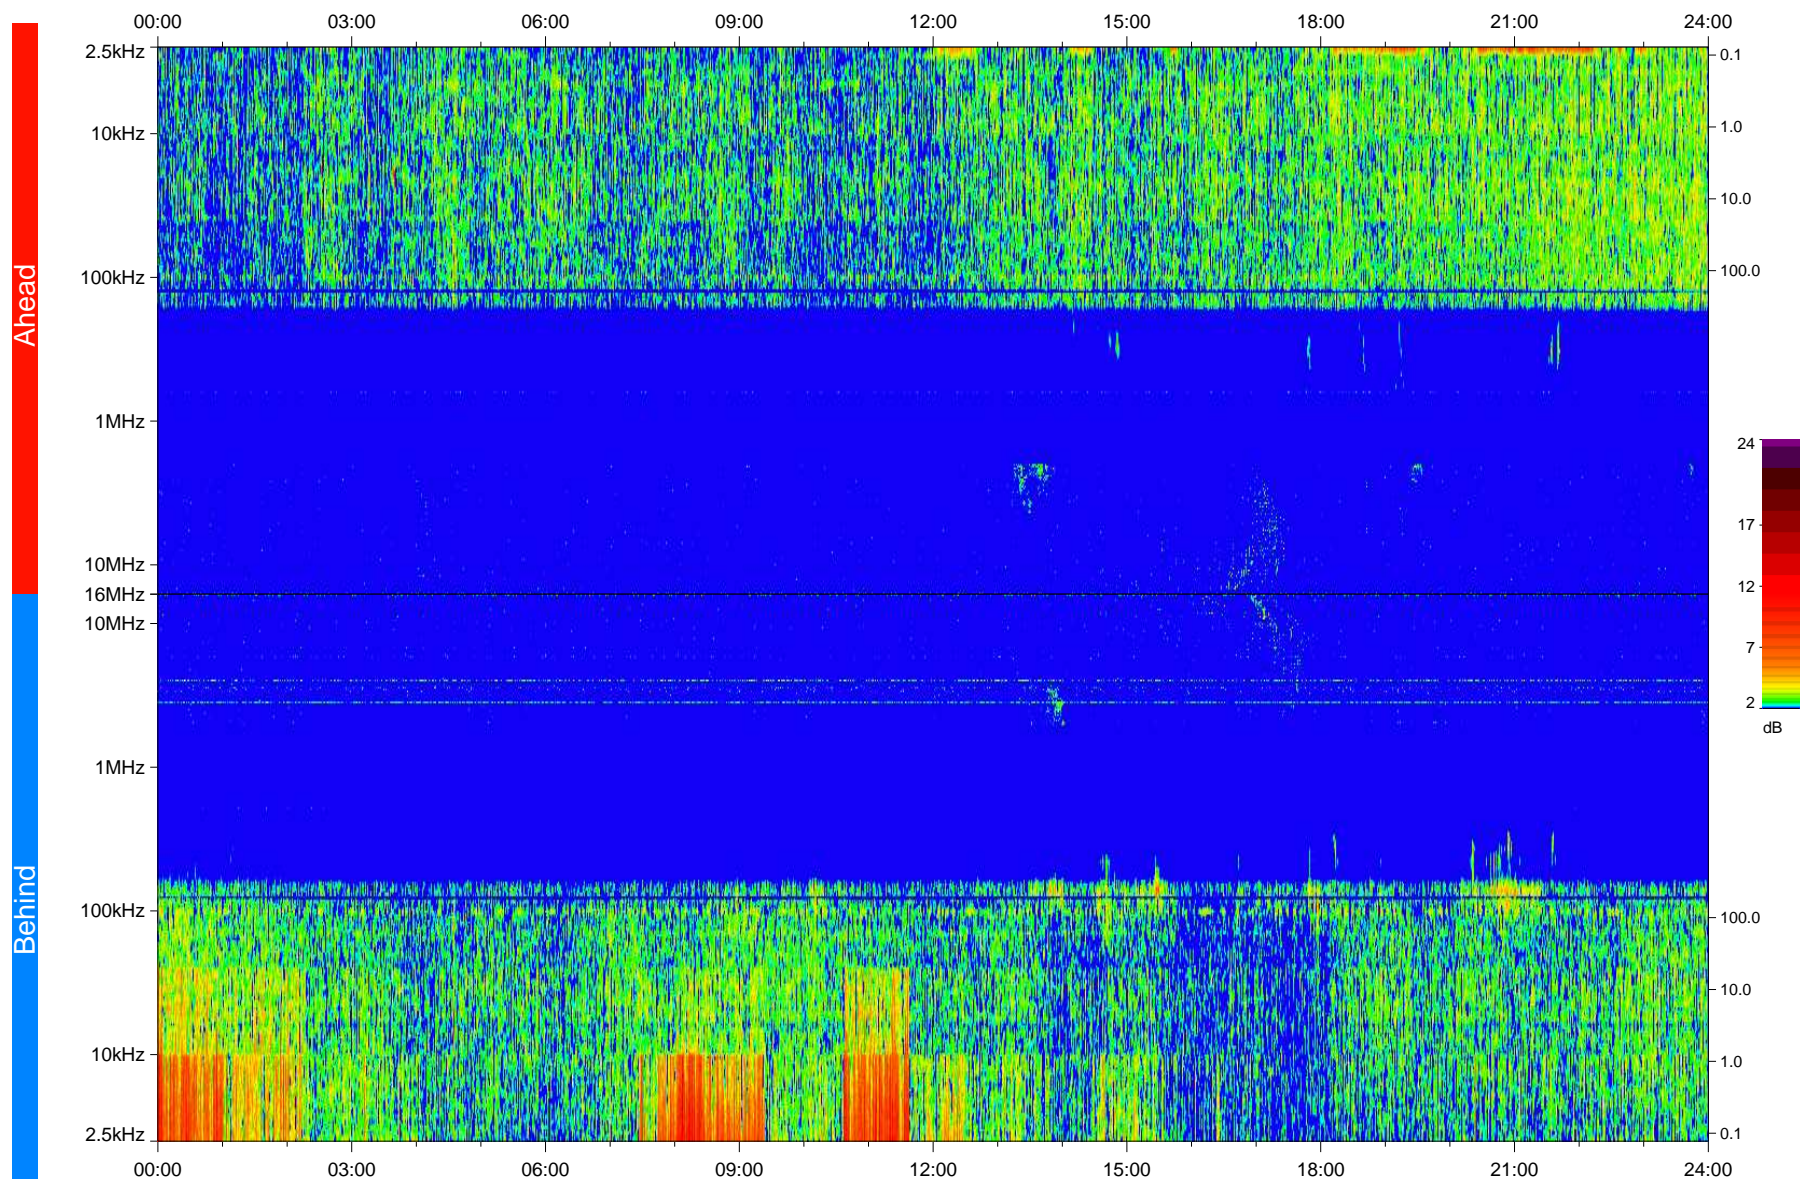

STEREO/WAVES Daily Summary - 28-Apr-2008 (DOY 119)

Ahead source file: swaves_ahead_2008_119_1_04.fin
Ahead PSE Angle: 25.6°

Behind PSE Angle: -24.0°
Behind source file: swaves_behind_2008_119_1_04.fin

Time (UTC)

file: stereo_swaves_daily-summary_color_20080428_v04
made by: space.umn.edu on macOS with IDL 8.8.2 on 2022-10-18 06:53:24, with TLib V945 / dynspec V311