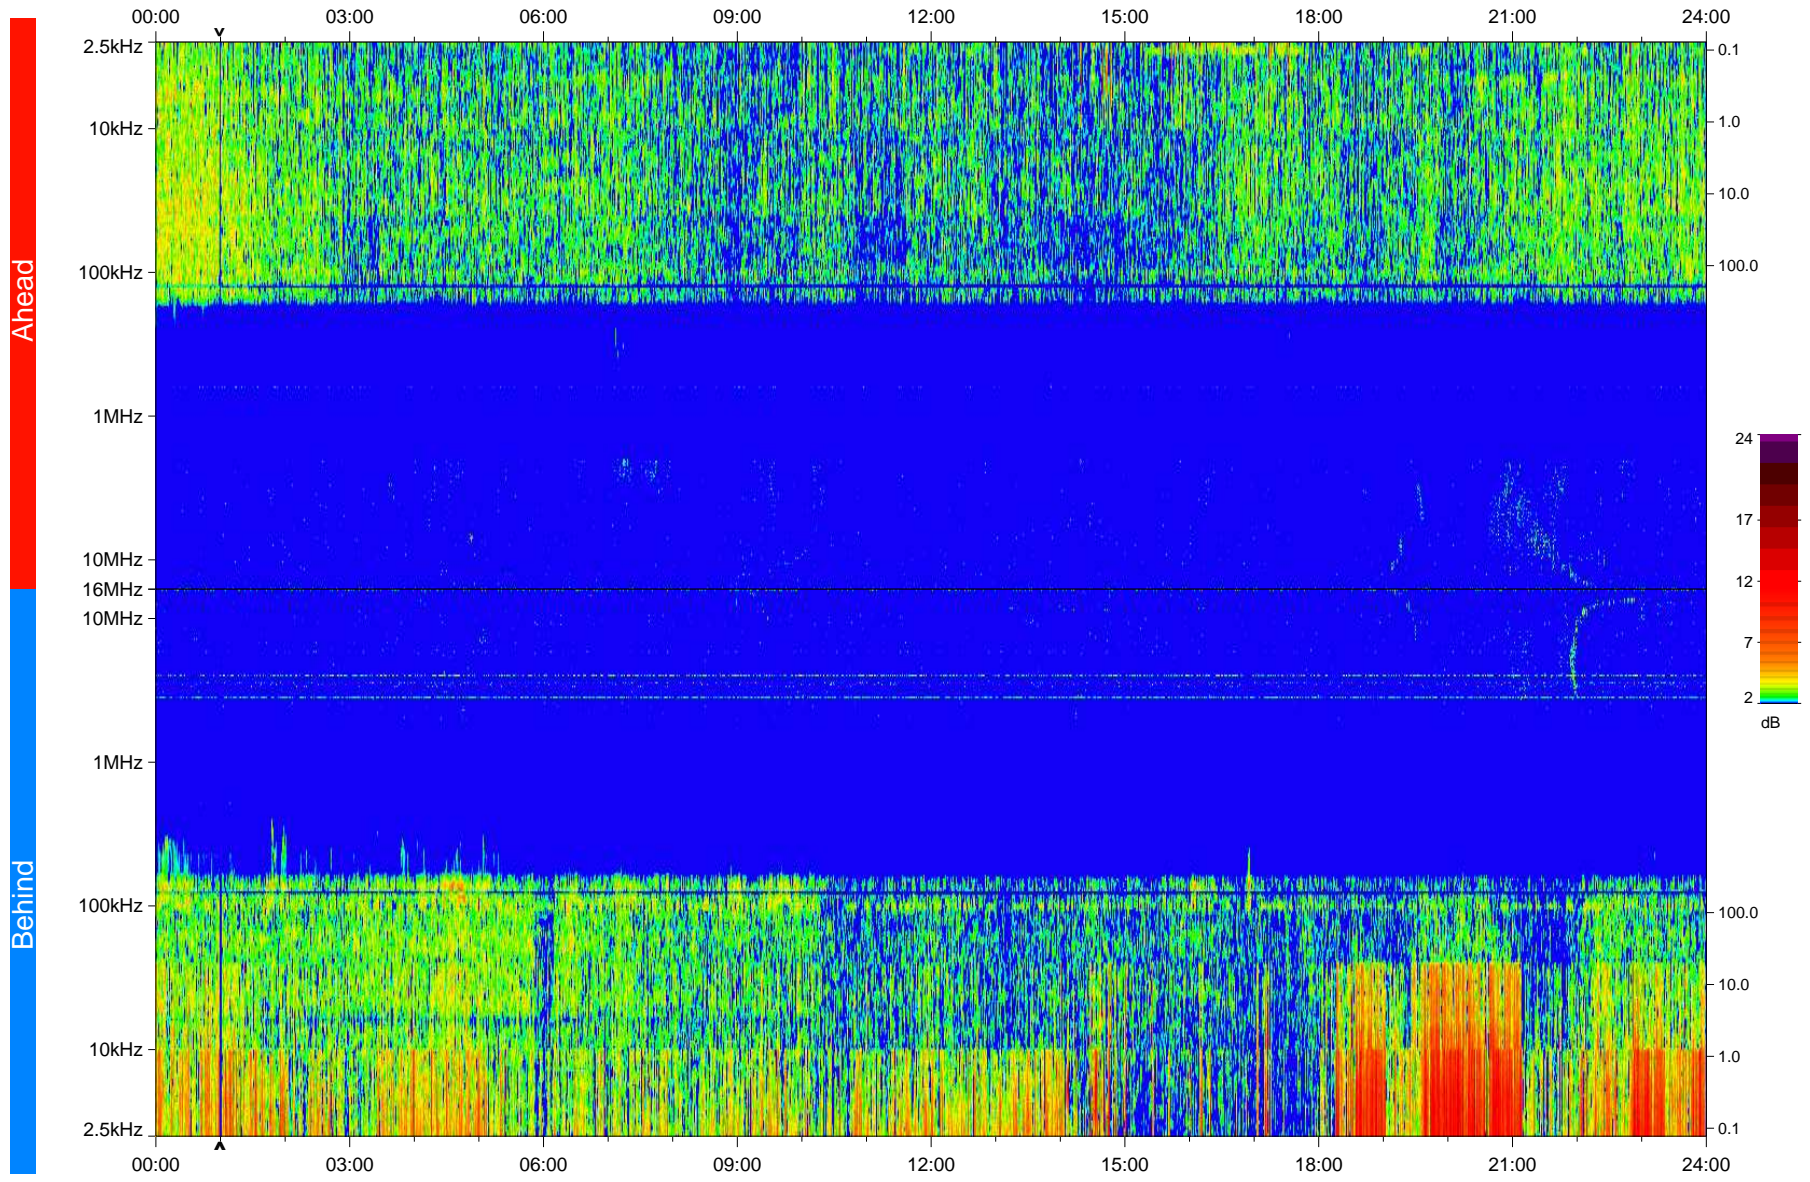

STEREO/WAVES Daily Summary - 27-Apr-2008 (DOY 118)

Ahead source file: swaves_ahead_2008_118_1_04.fin
Ahead PSE Angle: 25.6°

Behind PSE Angle: -24.0°
Behind source file: swaves_behind_2008_118_1_04.fin

Time (UTC)

file: stereo_swaves_daily-summary_color_20080427_v04
made by: space.umn.edu on macOS with IDL 8.8.2 on 2022-10-18 06:50:34, with TLib V945 / dynspec V311