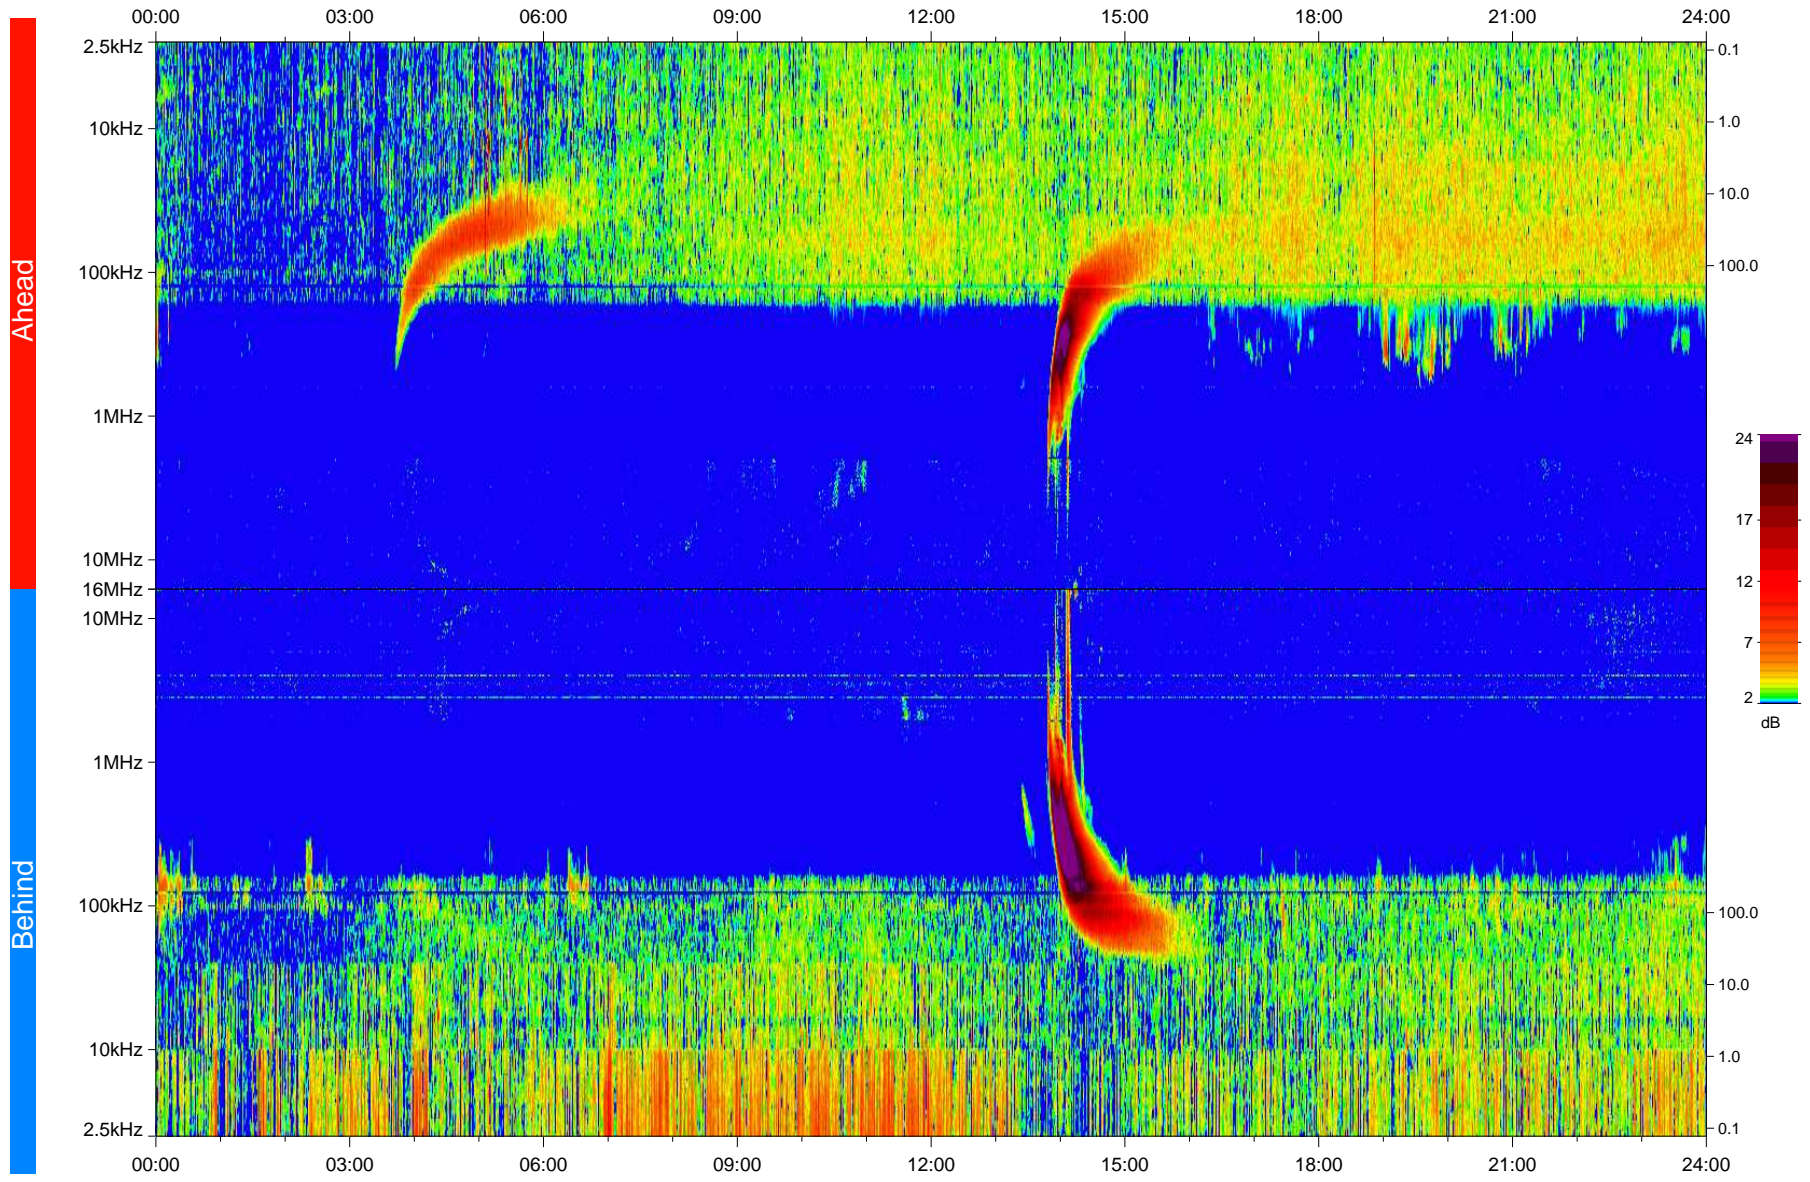

STEREO/WAVES Daily Summary - 26-Apr-2008 (DOY 117)

Ahead source file: swaves_ahead_2008_117_1_04.fin
Ahead PSE Angle: 25.5°

Behind PSE Angle: -23.9°
Behind source file: swaves_behind_2008_117_1_04.fin

Time (UTC)

file: stereo_swaves_daily-summary_color_20080426_v04
made by: space.umn.edu on macOS with IDL 8.8.2 on 2022-10-18 06:47:45, with TLib V945 / dynspec V311