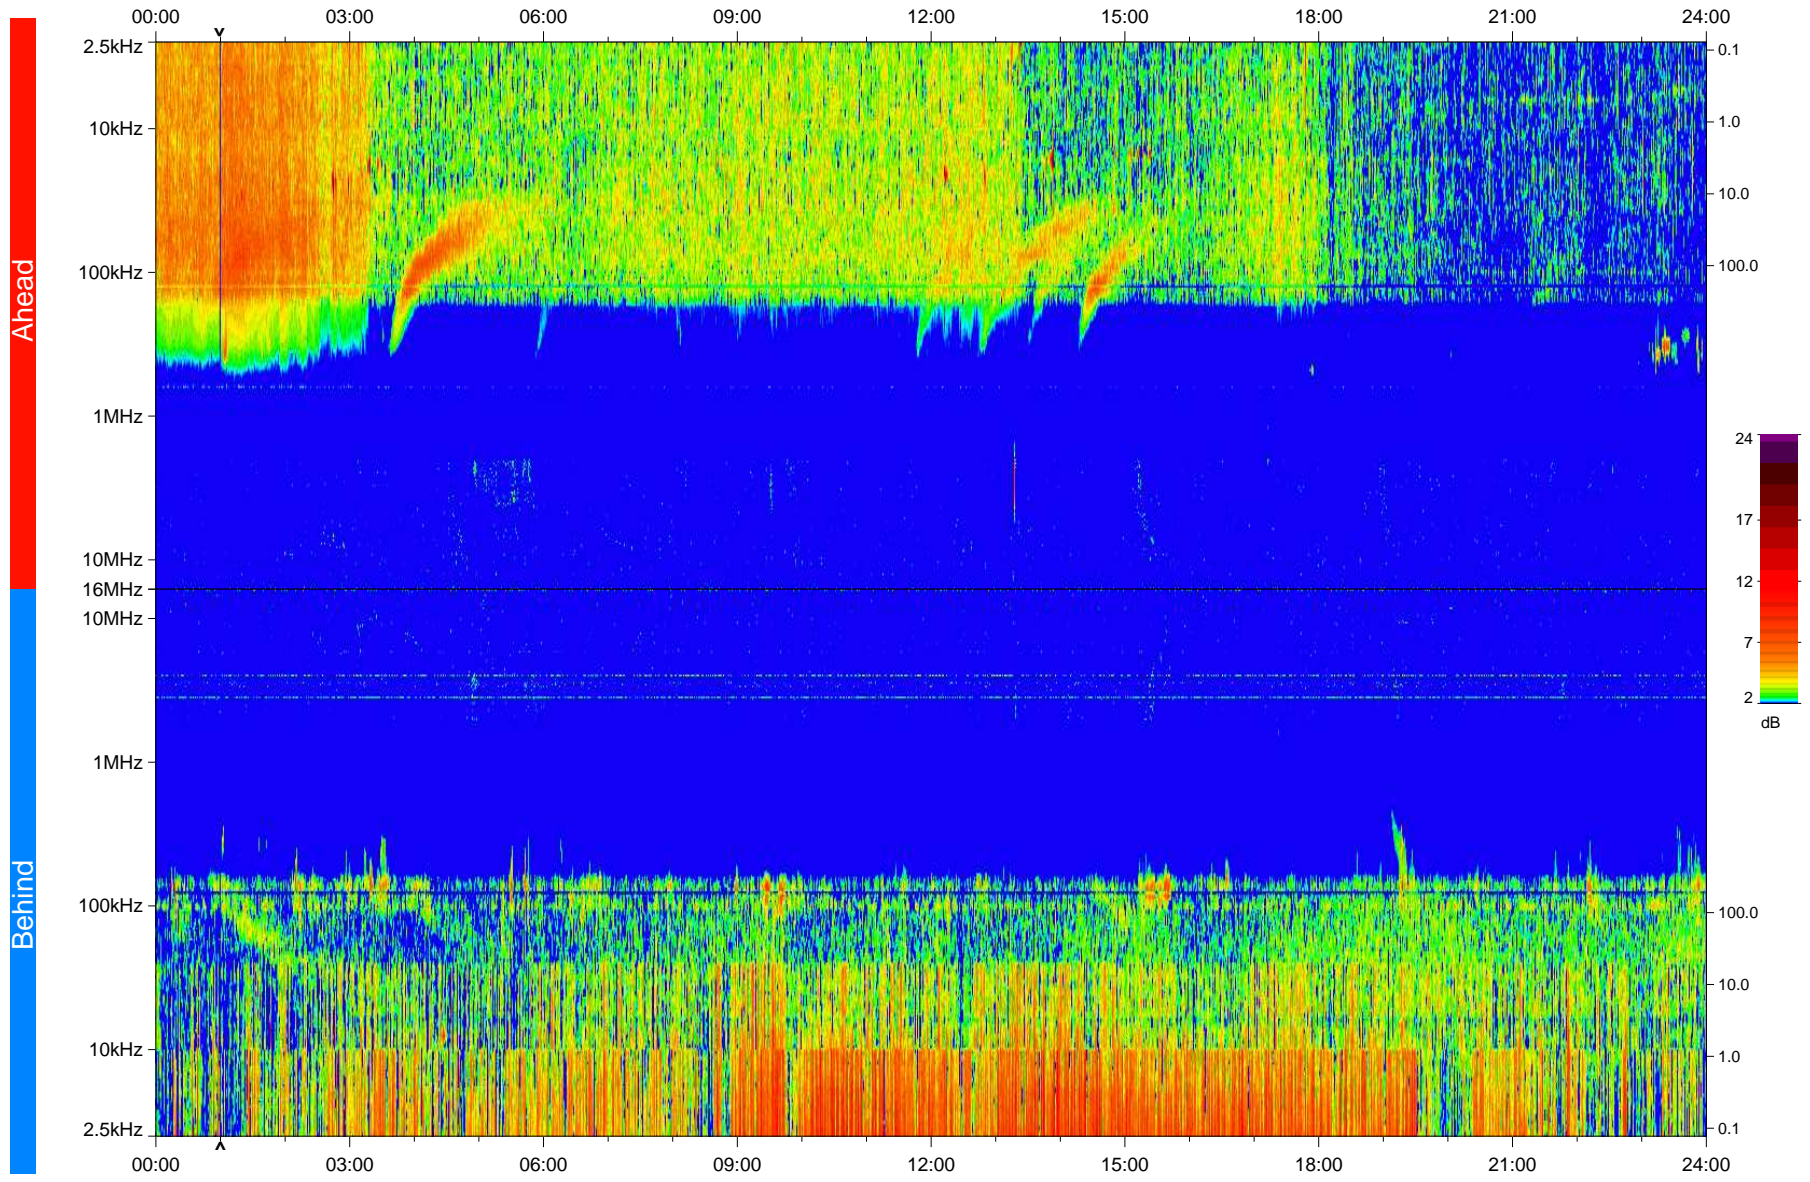

# STEREO/WAVES Daily Summary - 25-Apr-2008 (DOY 116)

Ahead source file: swaves\_ahead\_2008\_116\_1\_04.fin  
Ahead PSE Angle: 25.4°

Behind PSE Angle: -24.0°  
Behind source file: swaves\_behind\_2008\_116\_1\_04.fin

Time (UTC)

file: stereo\_swaves\_daily-summary\_color\_20080425\_v04  
made by: space.umn.edu on macOS with IDL 8.8.2 on 2022-10-18 06:44:51, with TLib V945 / dynspec V311