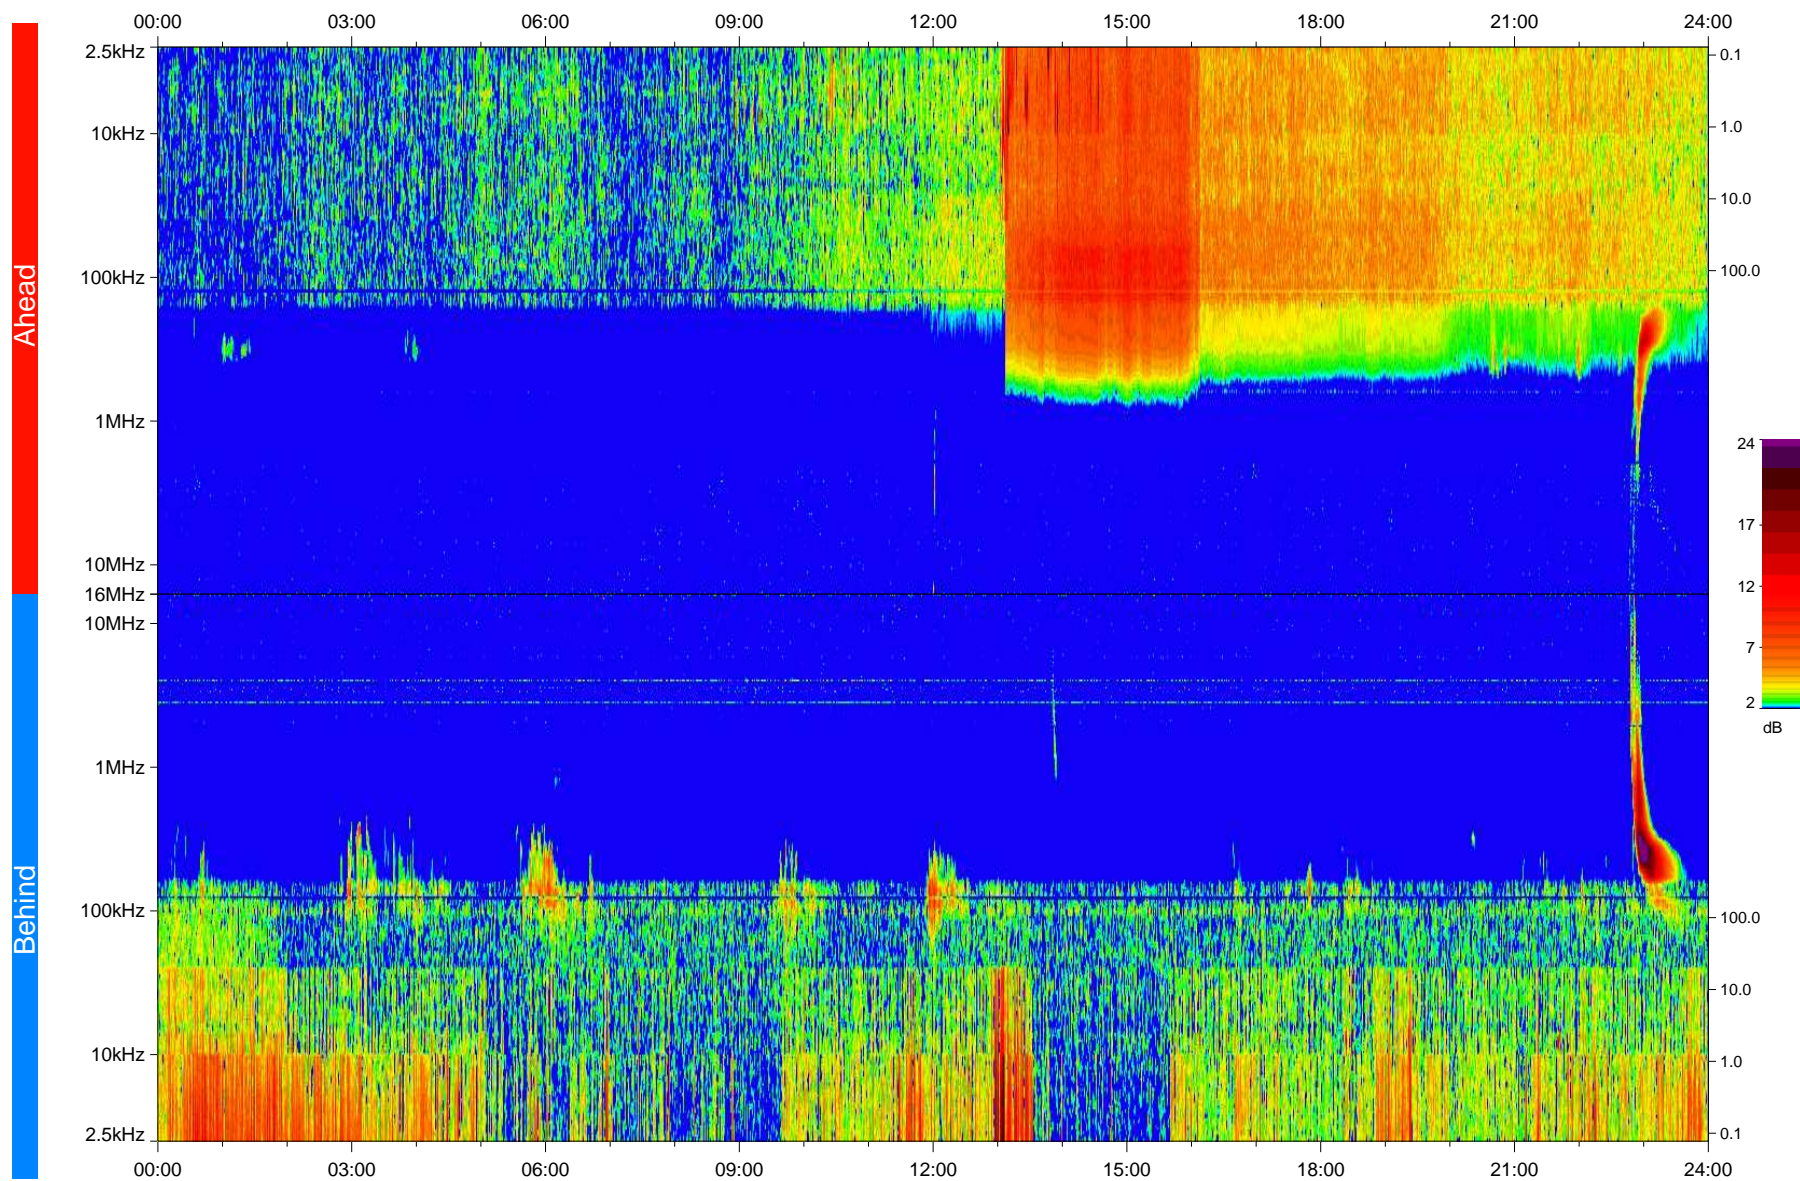

STEREO/WAVES Daily Summary - 24-Apr-2008 (DOY 115)

Ahead source file: swaves_ahead_2008_115_1_04.fin
Ahead PSE Angle: 25.3°

Behind PSE Angle: -23.9°
Behind source file: swaves_behind_2008_115_1_04.fin

Time (UTC)

file: stereo_swaves_daily-summary_color_20080424_v04
made by: space.umn.edu on macOS with IDL 8.8.2 on 2022-10-18 06:42:01, with TLib V945 / dynspec V311