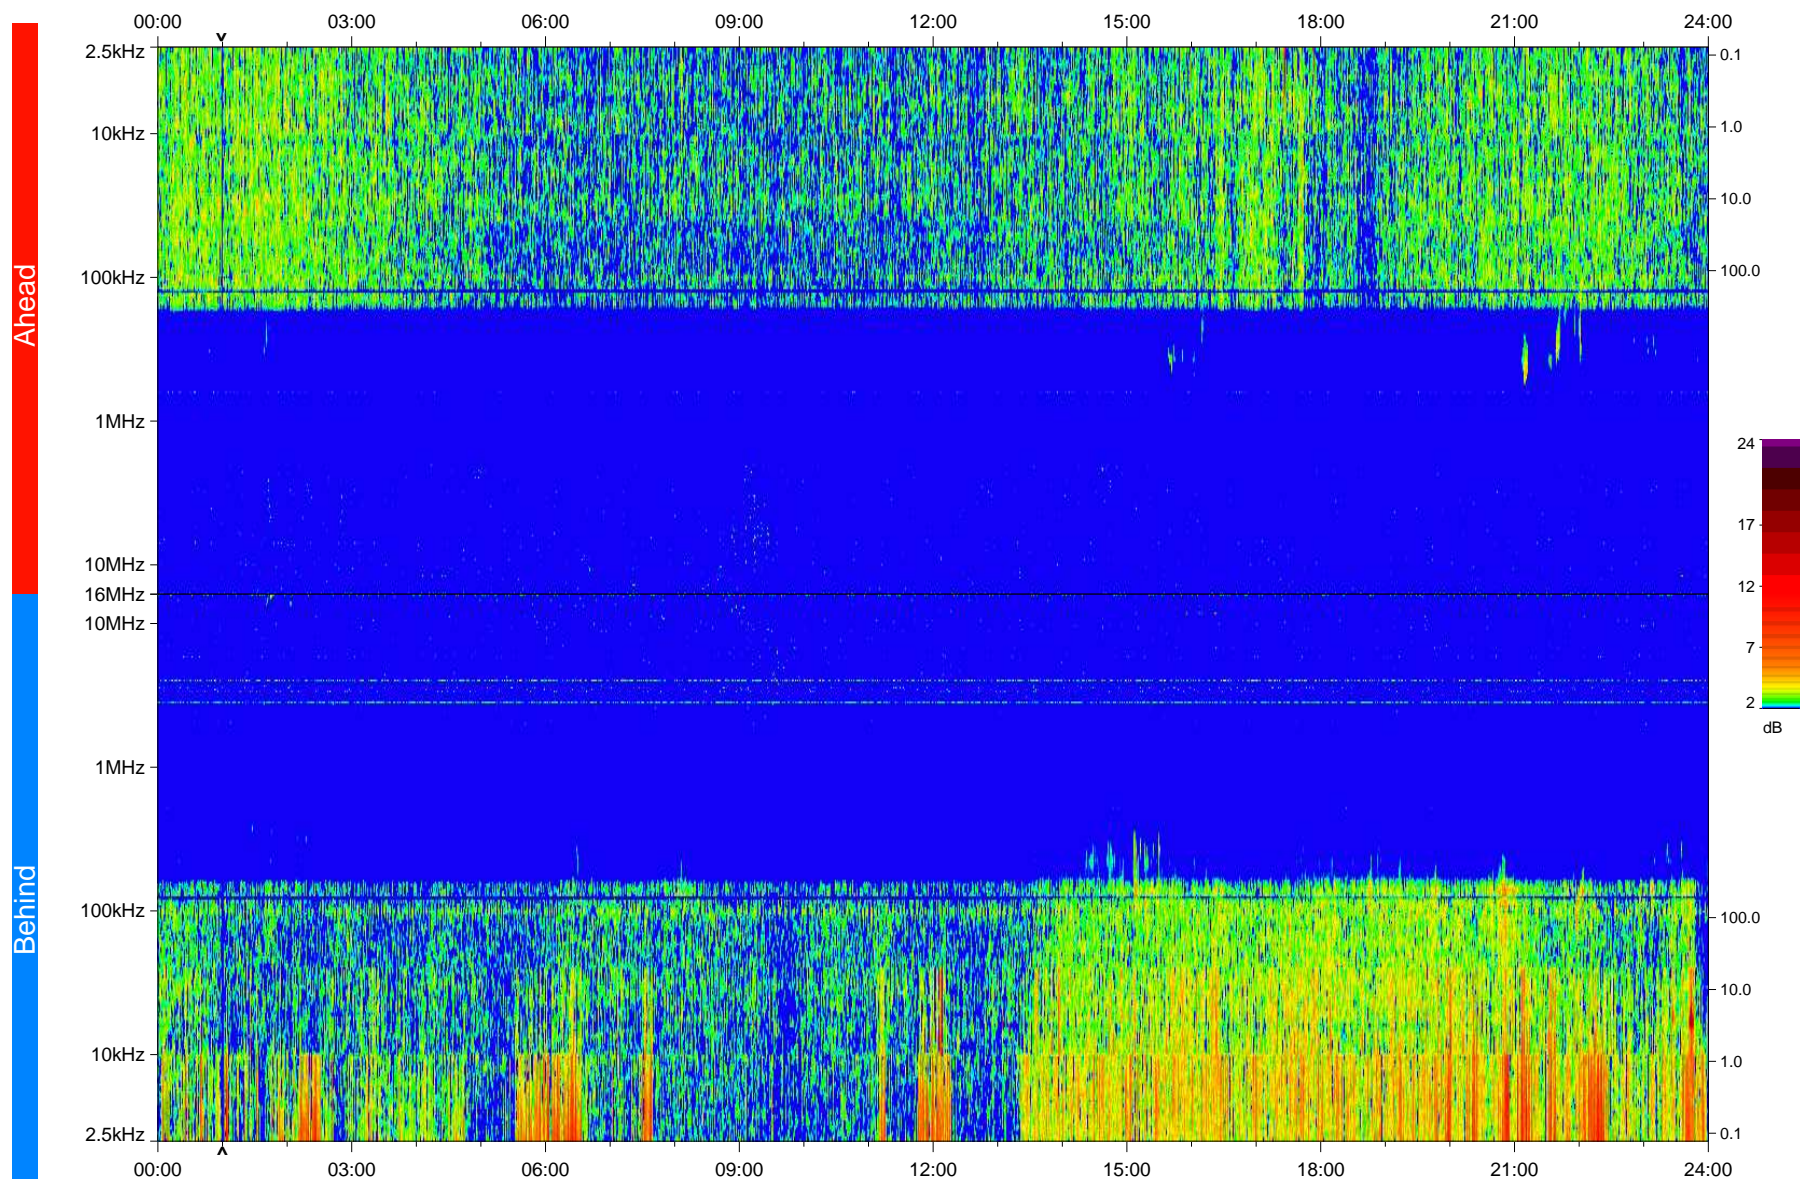

STEREO/WAVES Daily Summary - 23-Apr-2008 (DOY 114)

Ahead source file: swaves_ahead_2008_114_1_04.fin
Ahead PSE Angle: 25.3°

Behind PSE Angle: -23.9°
Behind source file: swaves_behind_2008_114_1_04.fin

Time (UTC)

file: stereo_swaves_daily-summary_color_20080423_v04
made by: space.umn.edu on macOS with IDL 8.8.2 on 2022-10-18 06:39:08, with TLib V945 / dynspec V311