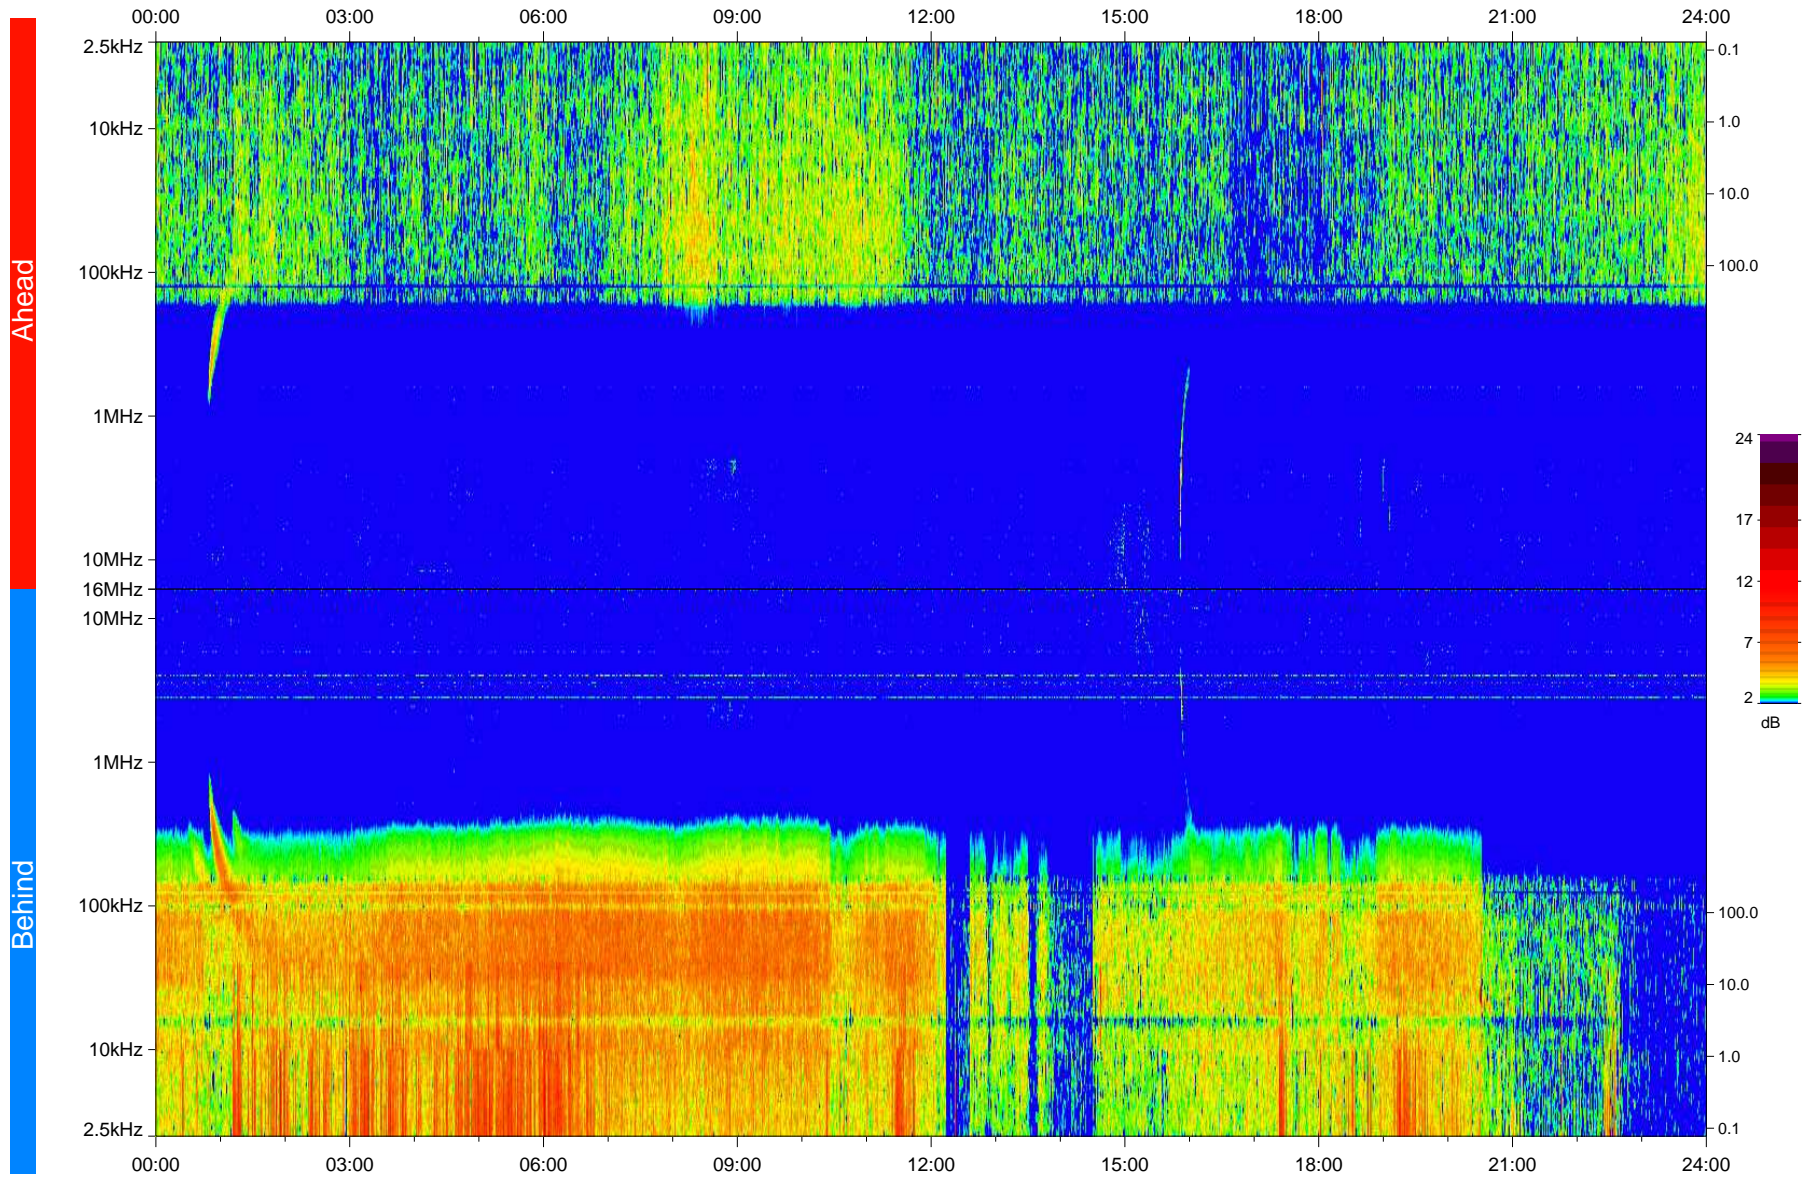

# STEREO/WAVES Daily Summary - 22-Apr-2008 (DOY 113)

Ahead source file: swaves\_ahead\_2008\_113\_1\_04.fin  
Ahead PSE Angle: 25.2°

Behind PSE Angle: -23.8°  
Behind source file: swaves\_behind\_2008\_113\_1\_06.fin

Time (UTC)

file: stereo\_swaves\_daily-summary\_color\_20080422\_v04  
made by: space.umn.edu on macOS with IDL 8.8.2 on 2022-10-18 06:36:17, with TLib V945 / dynspec V311