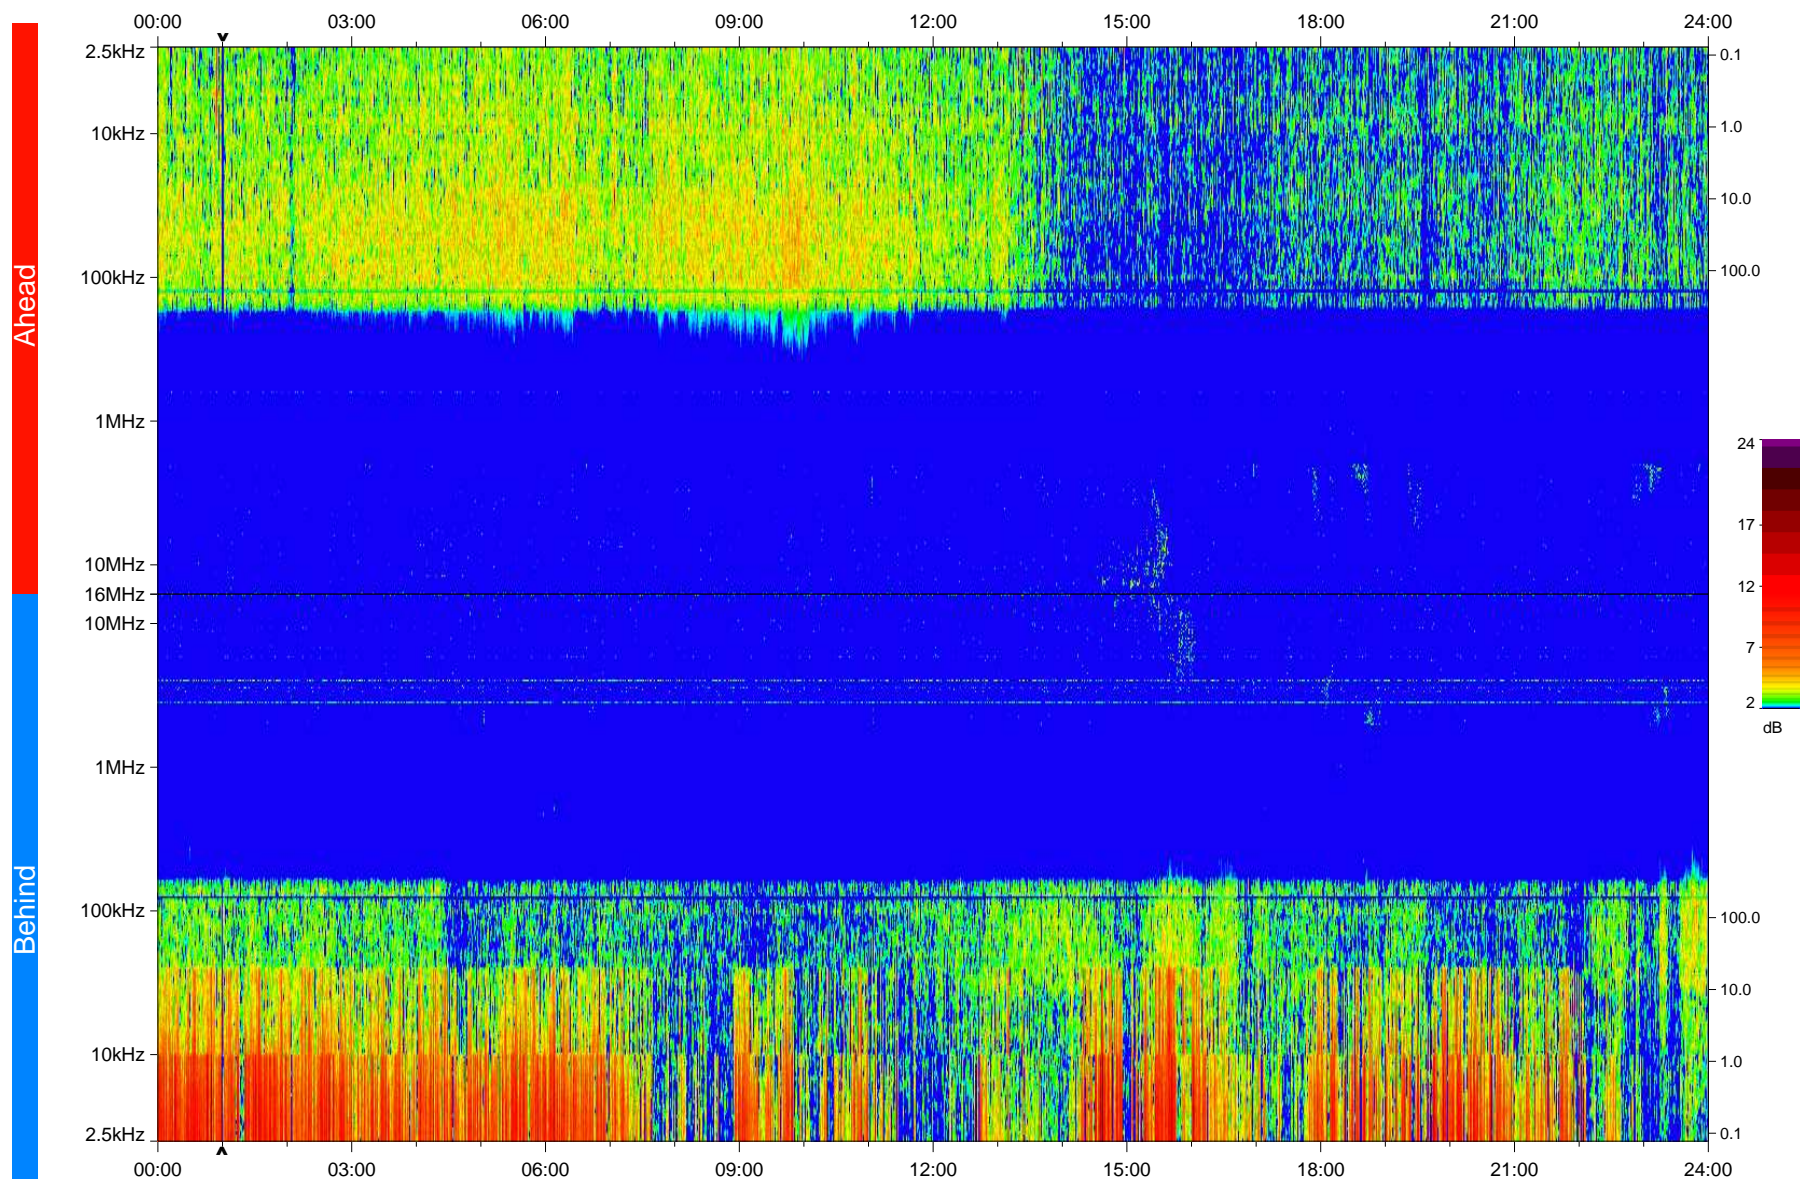

STEREO/WAVES Daily Summary - 21-Apr-2008 (DOY 112)

Ahead source file: swaves_ahead_2008_112_1_04.fin
Ahead PSE Angle: 25.1°

Behind PSE Angle: -23.9°
Behind source file: swaves_behind_2008_112_1_04.fin

Time (UTC)

file: stereo_swaves_daily-summary_color_20080421_v04
made by: space.umn.edu on macOS with IDL 8.8.2 on 2022-10-18 06:33:26, with TMLib V945 / dynspec V311