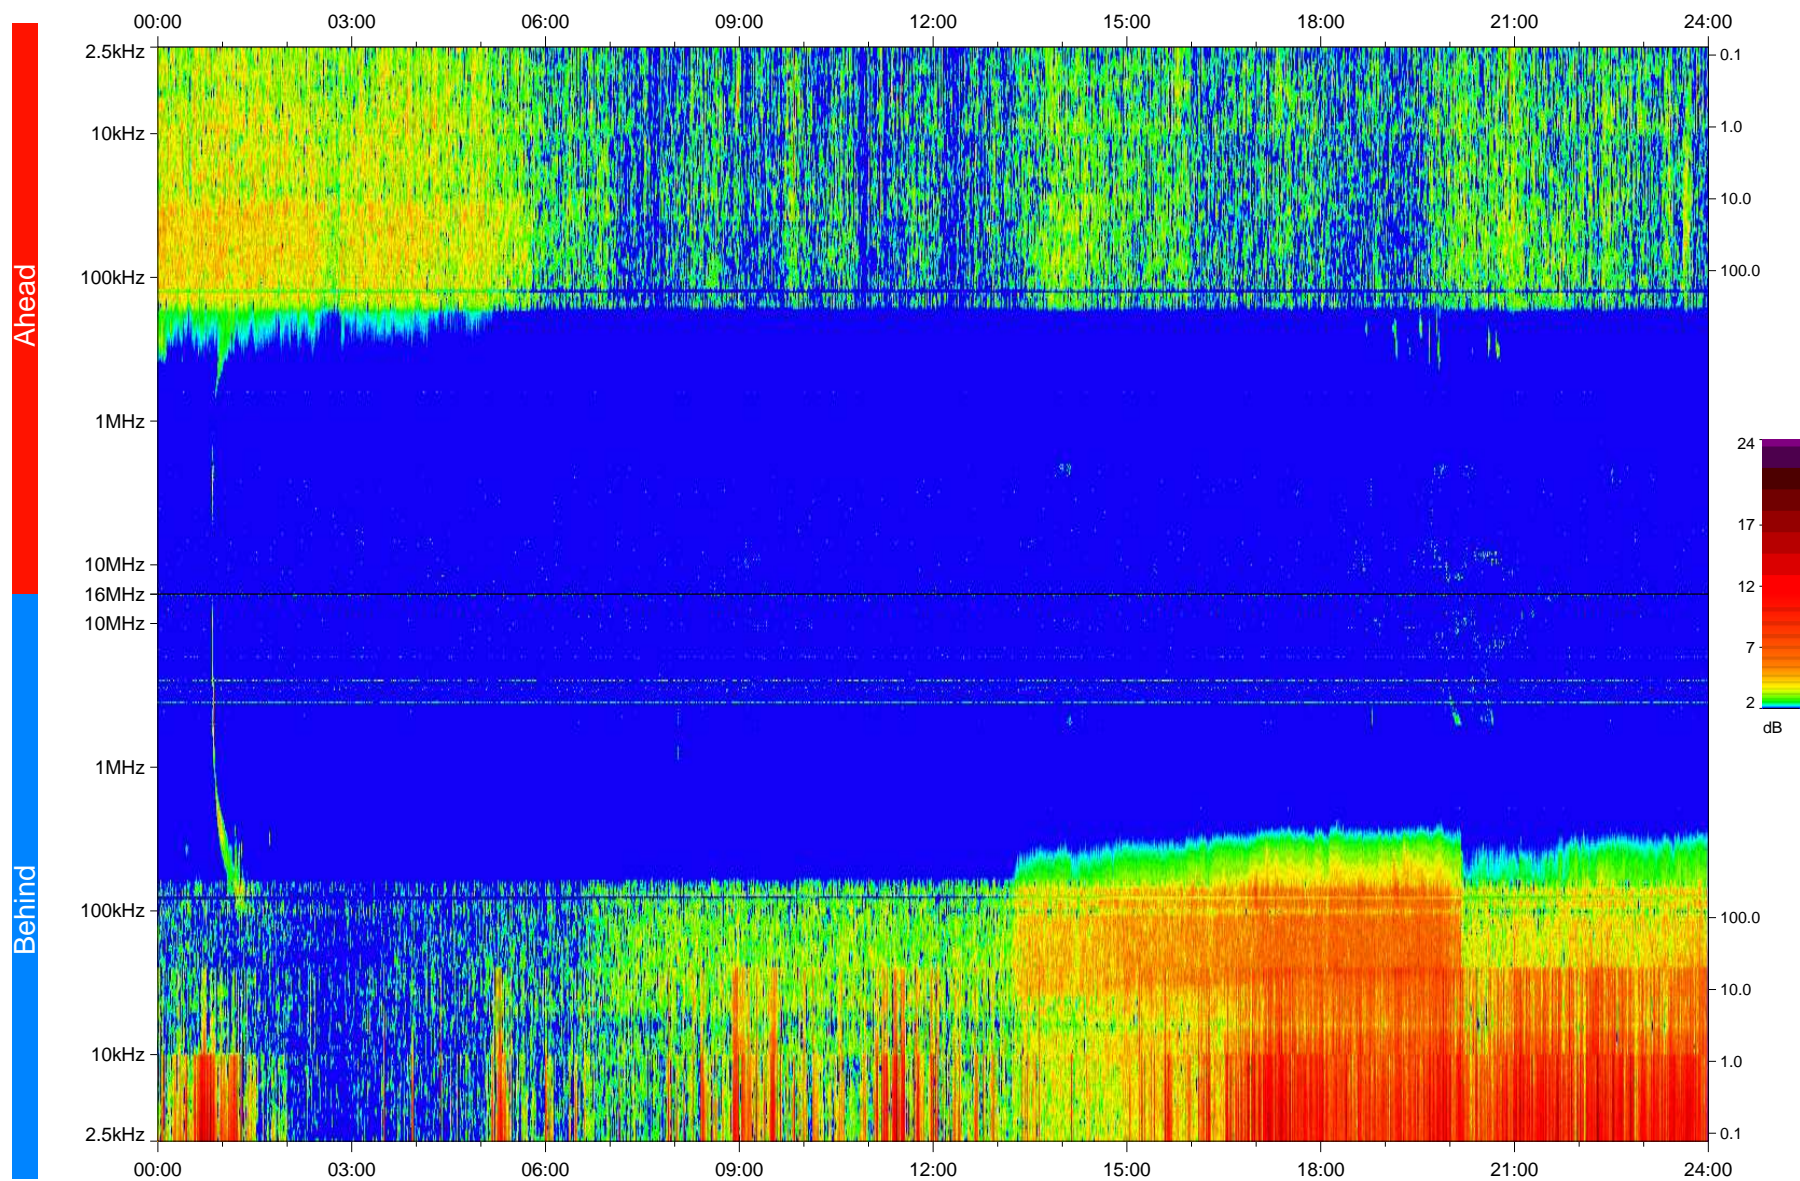

STEREO/WAVES Daily Summary - 20-Apr-2008 (DOY 111)

Ahead source file: swaves_ahead_2008_111_1_04.fin
Ahead PSE Angle: 25.0°

Behind PSE Angle: -23.9°
Behind source file: swaves_behind_2008_111_1_04.fin

Time (UTC)

file: stereo_swaves_daily-summary_color_20080420_v04
made by: space.umn.edu on macOS with IDL 8.8.2 on 2022-10-18 06:30:35, with TLib V945 / dynspec V311