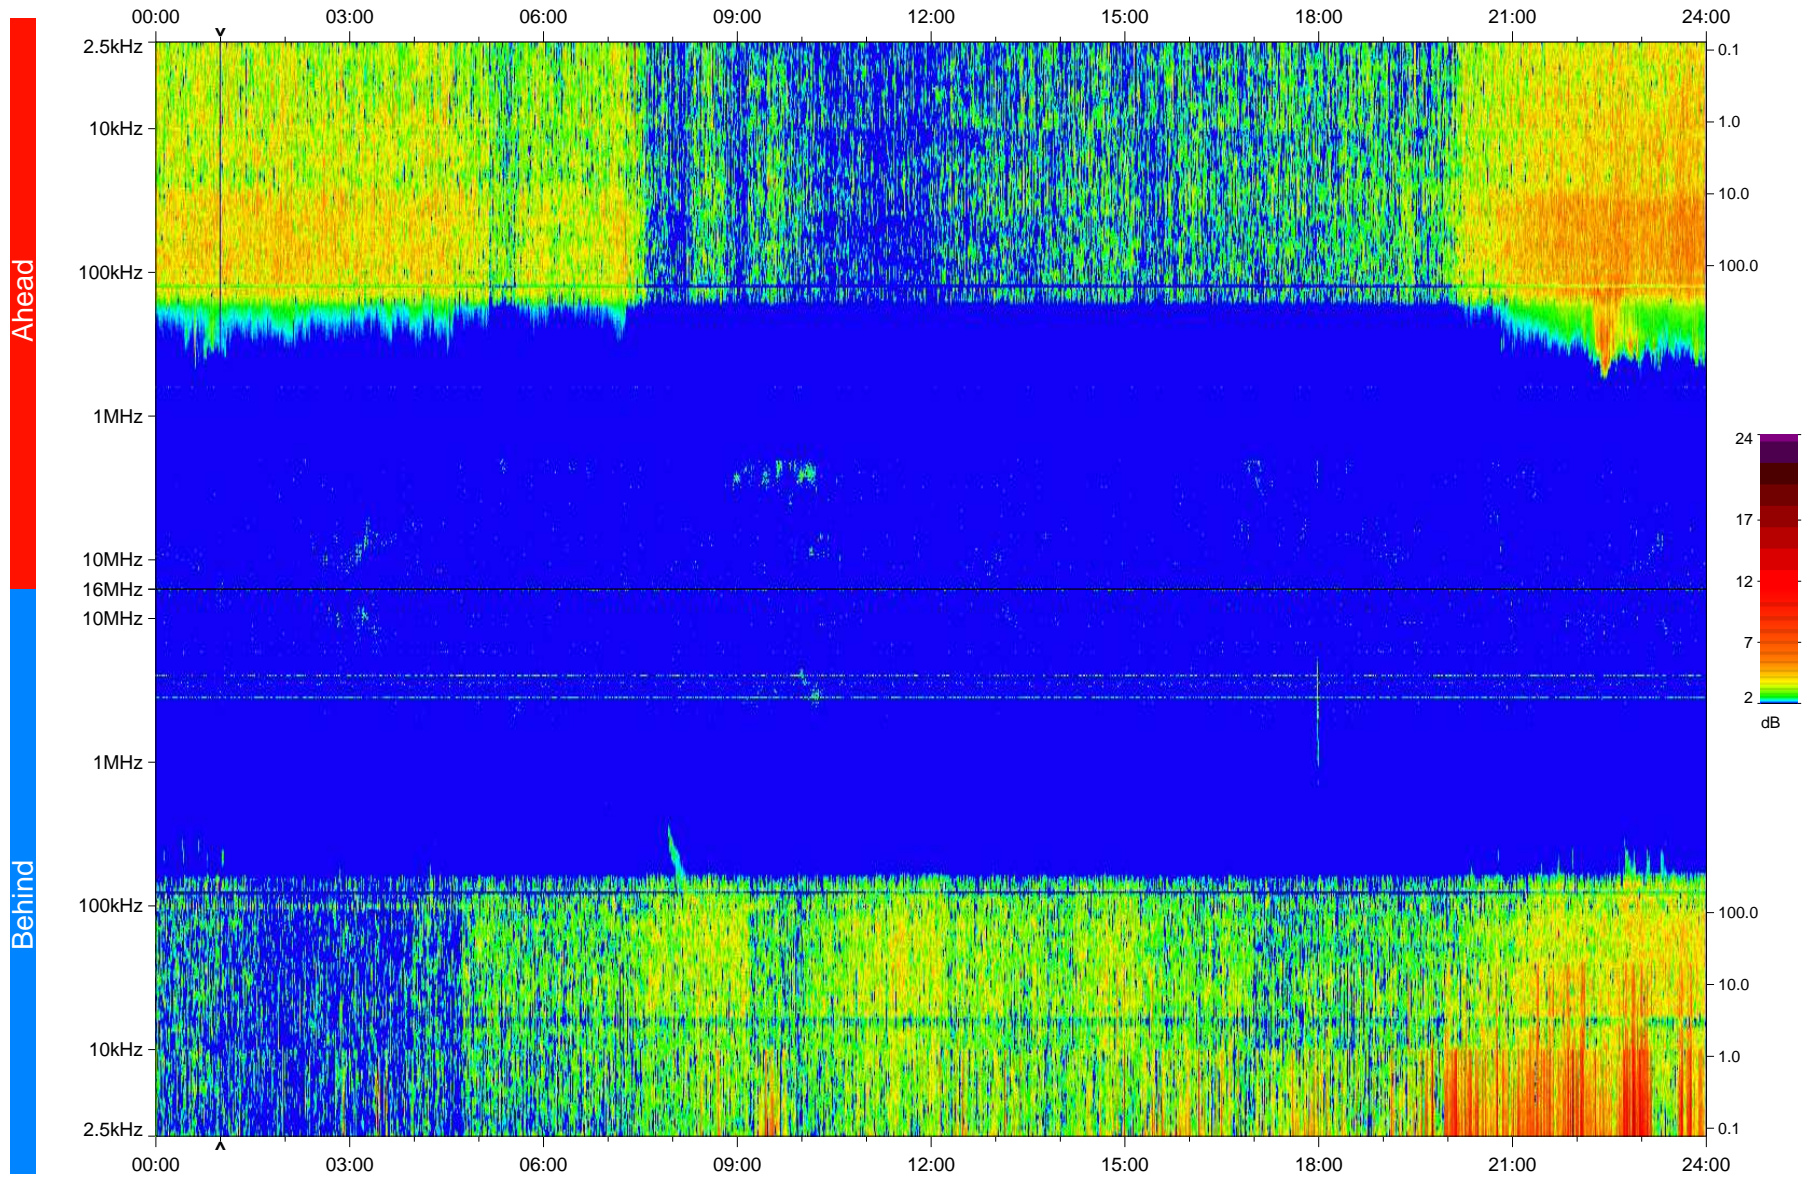

STEREO/WAVES Daily Summary - 19-Apr-2008 (DOY 110)

Ahead source file: swaves_ahead_2008_110_1_04.fin
Ahead PSE Angle: 25.0°

Behind PSE Angle: -23.8°
Behind source file: swaves_behind_2008_110_1_04.fin

Time (UTC)

file: stereo_swaves_daily-summary_color_20080419_v04
made by: space.umn.edu on macOS with IDL 8.8.2 on 2022-10-18 06:27:44, with TLib V945 / dynspec V311