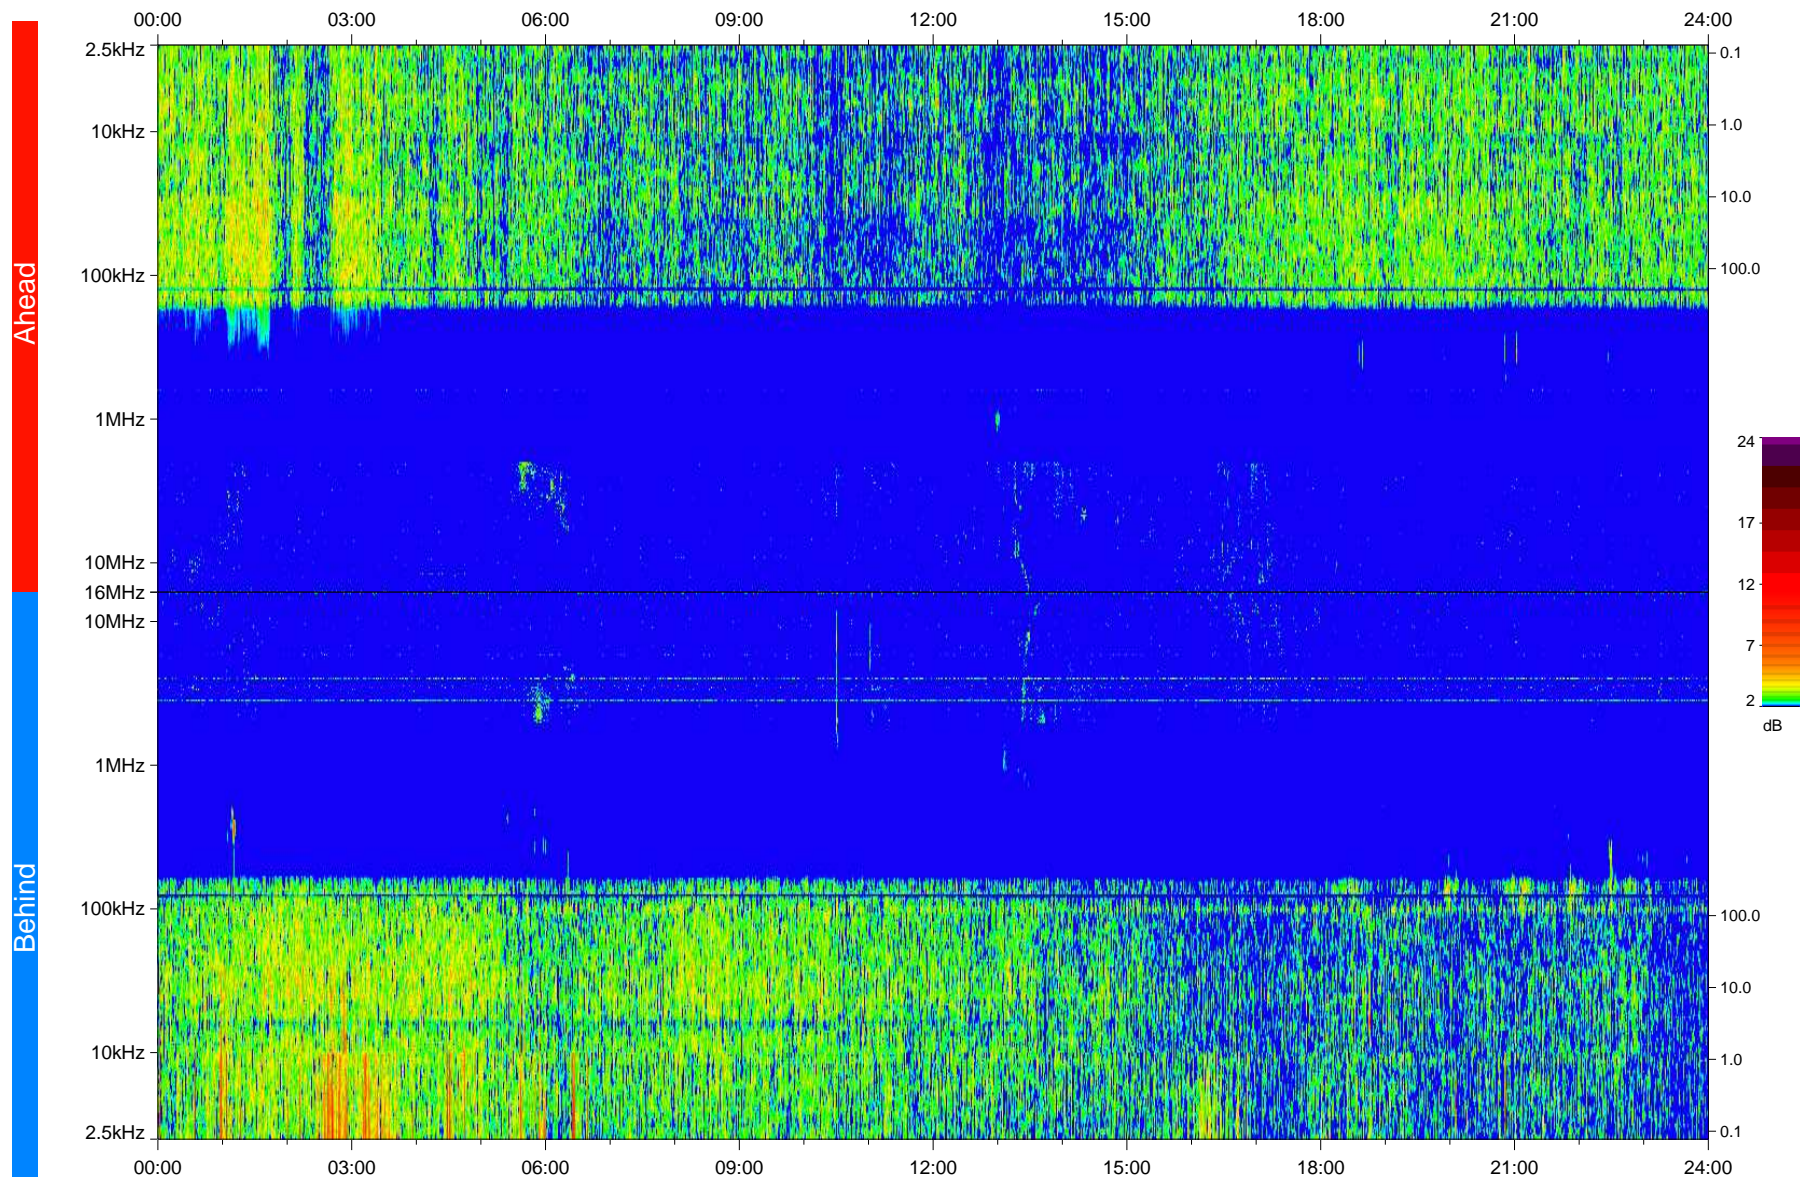

STEREO/WAVES Daily Summary - 18-Apr-2008 (DOY 109)

Ahead source file: swaves_ahead_2008_109_1_04.fin
Ahead PSE Angle: 24.9°

Behind PSE Angle: -23.8°
Behind source file: swaves_behind_2008_109_1_04.fin

Time (UTC)

file: stereo_swaves_daily-summary_color_20080418_v04
made by: space.umn.edu on macOS with IDL 8.8.2 on 2022-10-18 06:24:55, with TLib V945 / dynspec V311