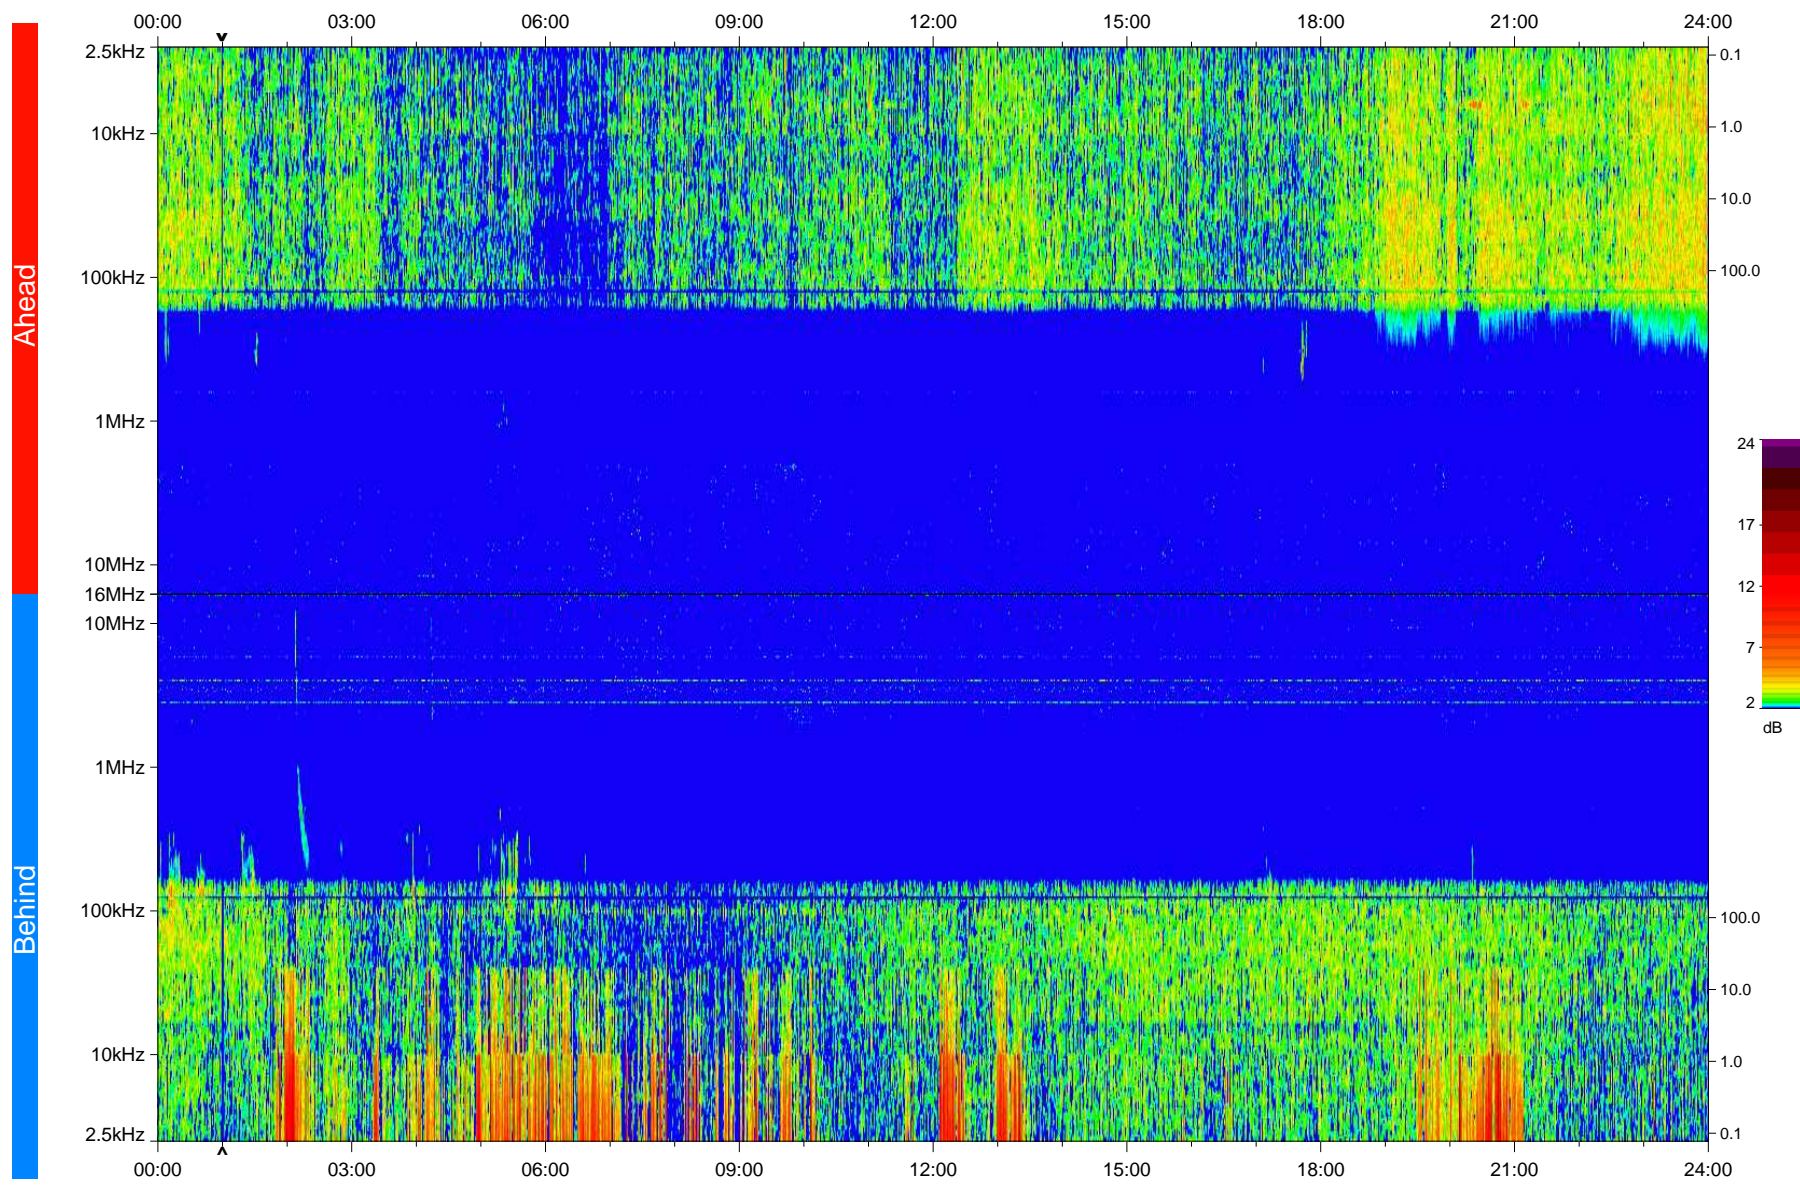

STEREO/WAVES Daily Summary - 17-Apr-2008 (DOY 108)

Ahead source file: swaves_ahead_2008_108_1_04.fin
Ahead PSE Angle: 24.8°

Behind PSE Angle: -23.9°
Behind source file: swaves_behind_2008_108_1_04.fin

Time (UTC)

file: stereo_swaves_daily-summary_color_20080417_v04
made by: space.umn.edu on macOS with IDL 8.8.2 on 2022-10-18 06:22:03, with TLib V945 / dynspec V311