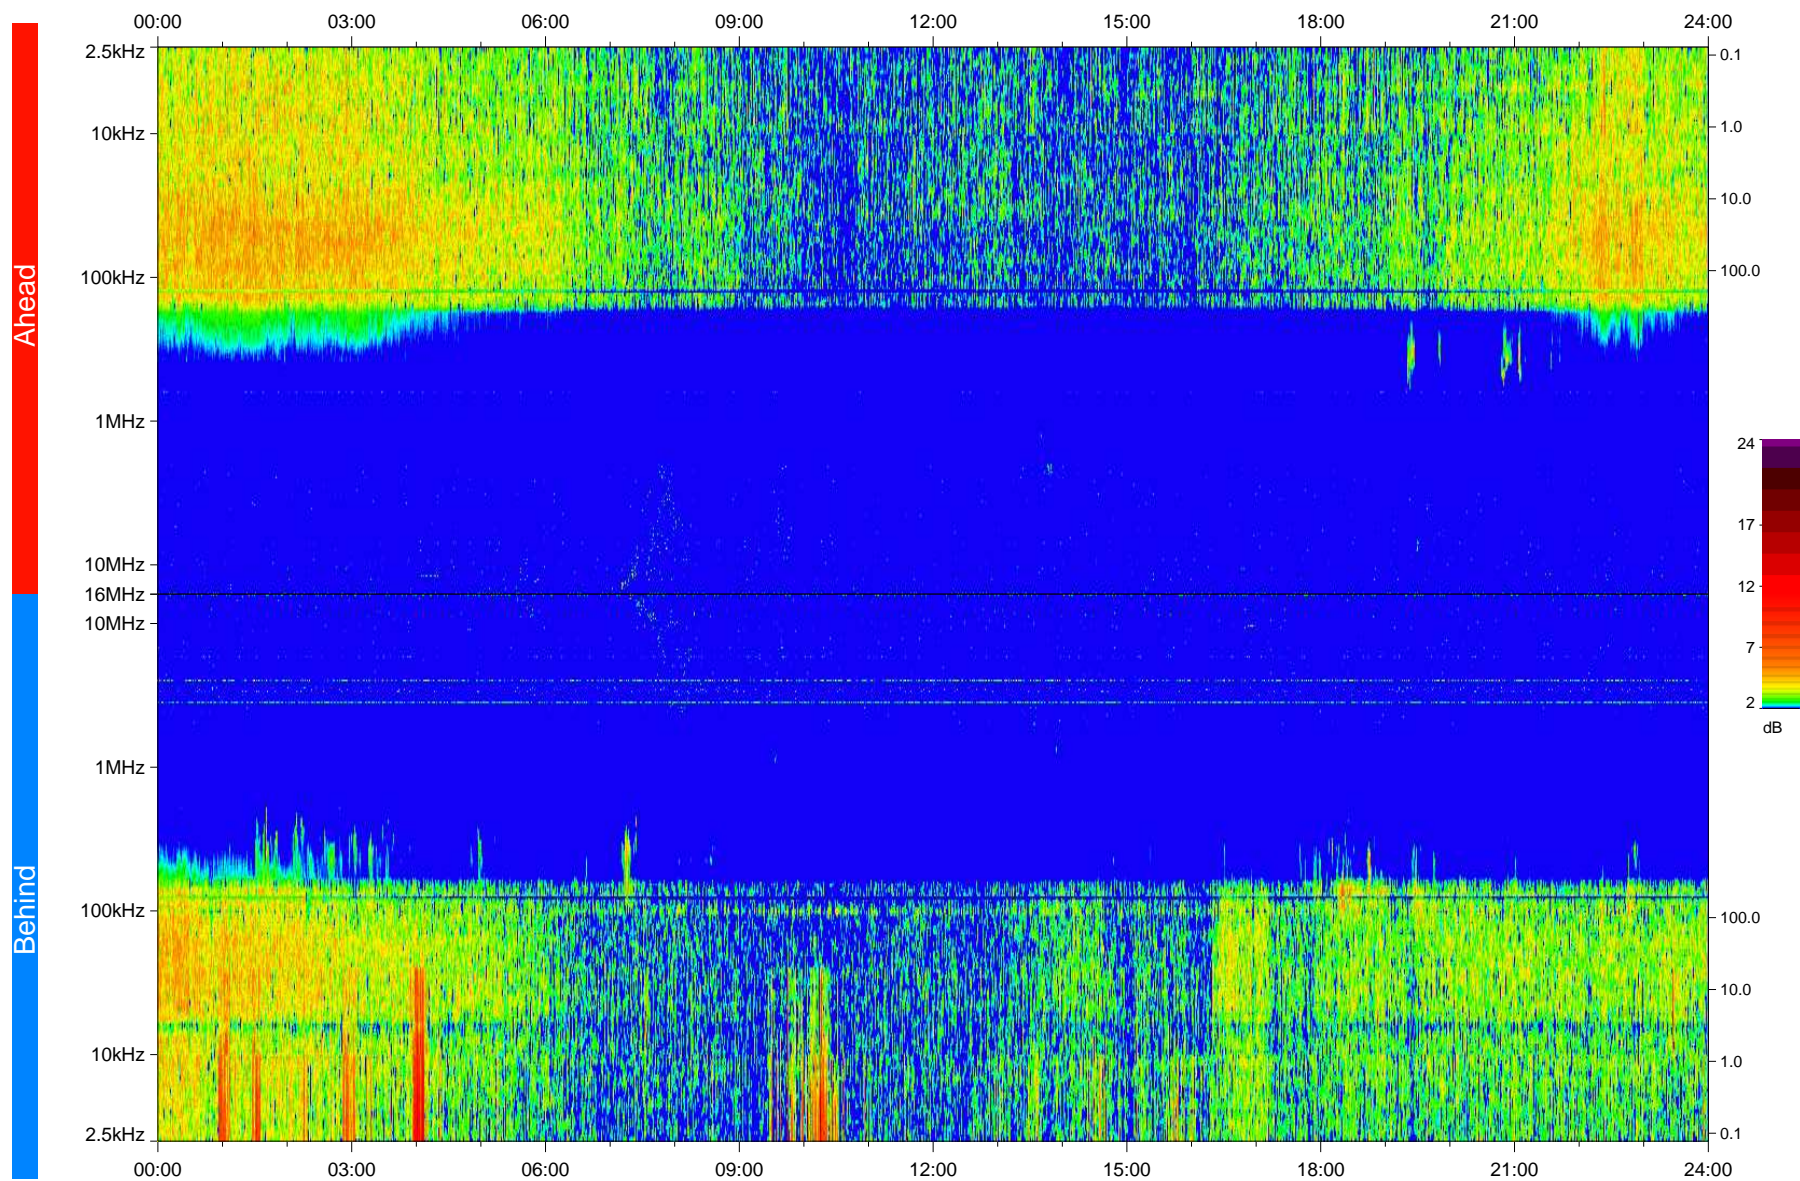

# STEREO/WAVES Daily Summary - 16-Apr-2008 (DOY 107)

Ahead source file: swaves\_ahead\_2008\_107\_1\_04.fin  
Ahead PSE Angle: 24.8°

Behind PSE Angle: -23.8°  
Behind source file: swaves\_behind\_2008\_107\_1\_04.fin

Time (UTC)

file: stereo\_swaves\_daily-summary\_color\_20080416\_v04  
made by: space.umn.edu on macOS with IDL 8.8.2 on 2022-10-18 06:19:11, with TLib V945 / dynspec V311