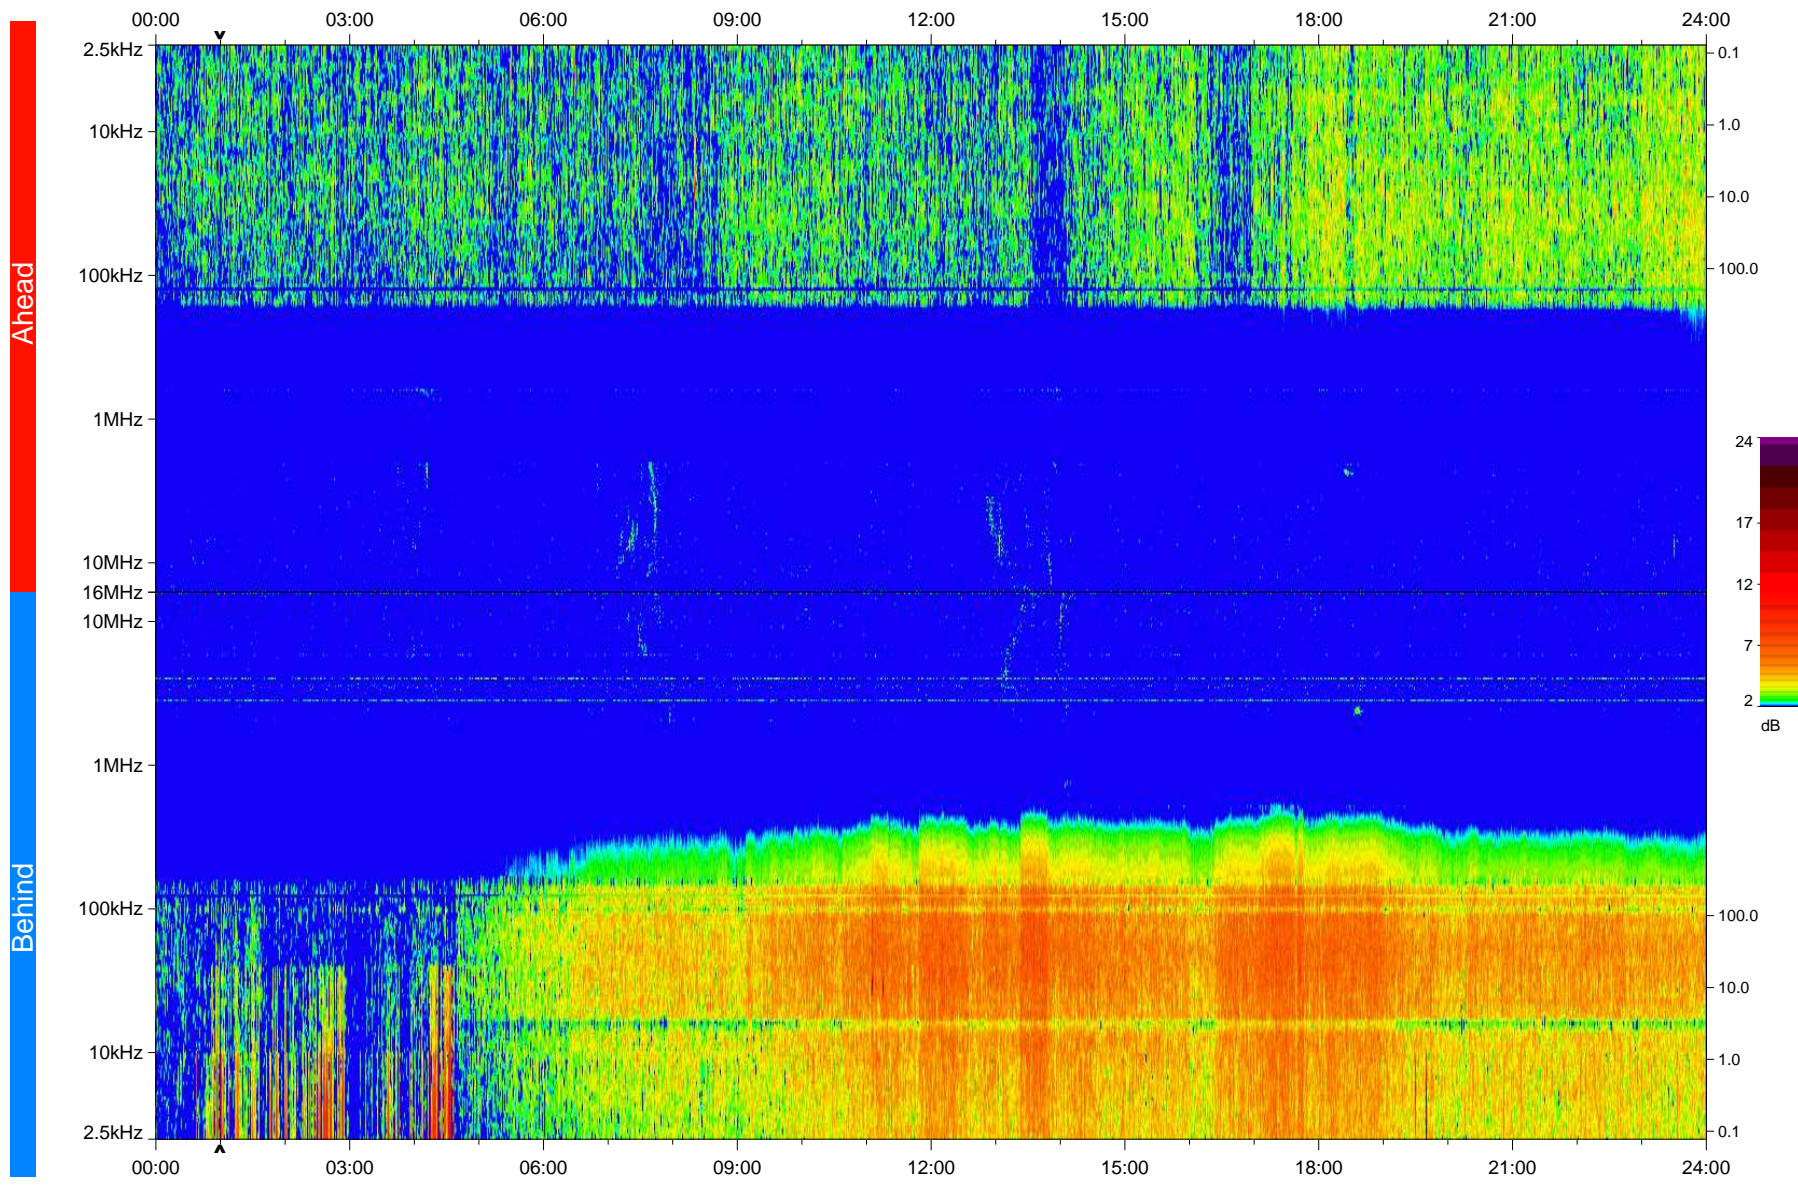

# STEREO/WAVES Daily Summary - 15-Apr-2008 (DOY 106)

Ahead source file: swaves\_ahead\_2008\_106\_1\_04.fin  
Ahead PSE Angle: 24.7°

Behind PSE Angle: -23.8°  
Behind source file: swaves\_behind\_2008\_106\_1\_04.fin

Time (UTC)

file: stereo\_swaves\_daily-summary\_color\_20080415\_v04  
made by: space.umn.edu on macOS with IDL 8.8.2 on 2022-10-18 06:16:21, with TLib V945 / dynspec V311