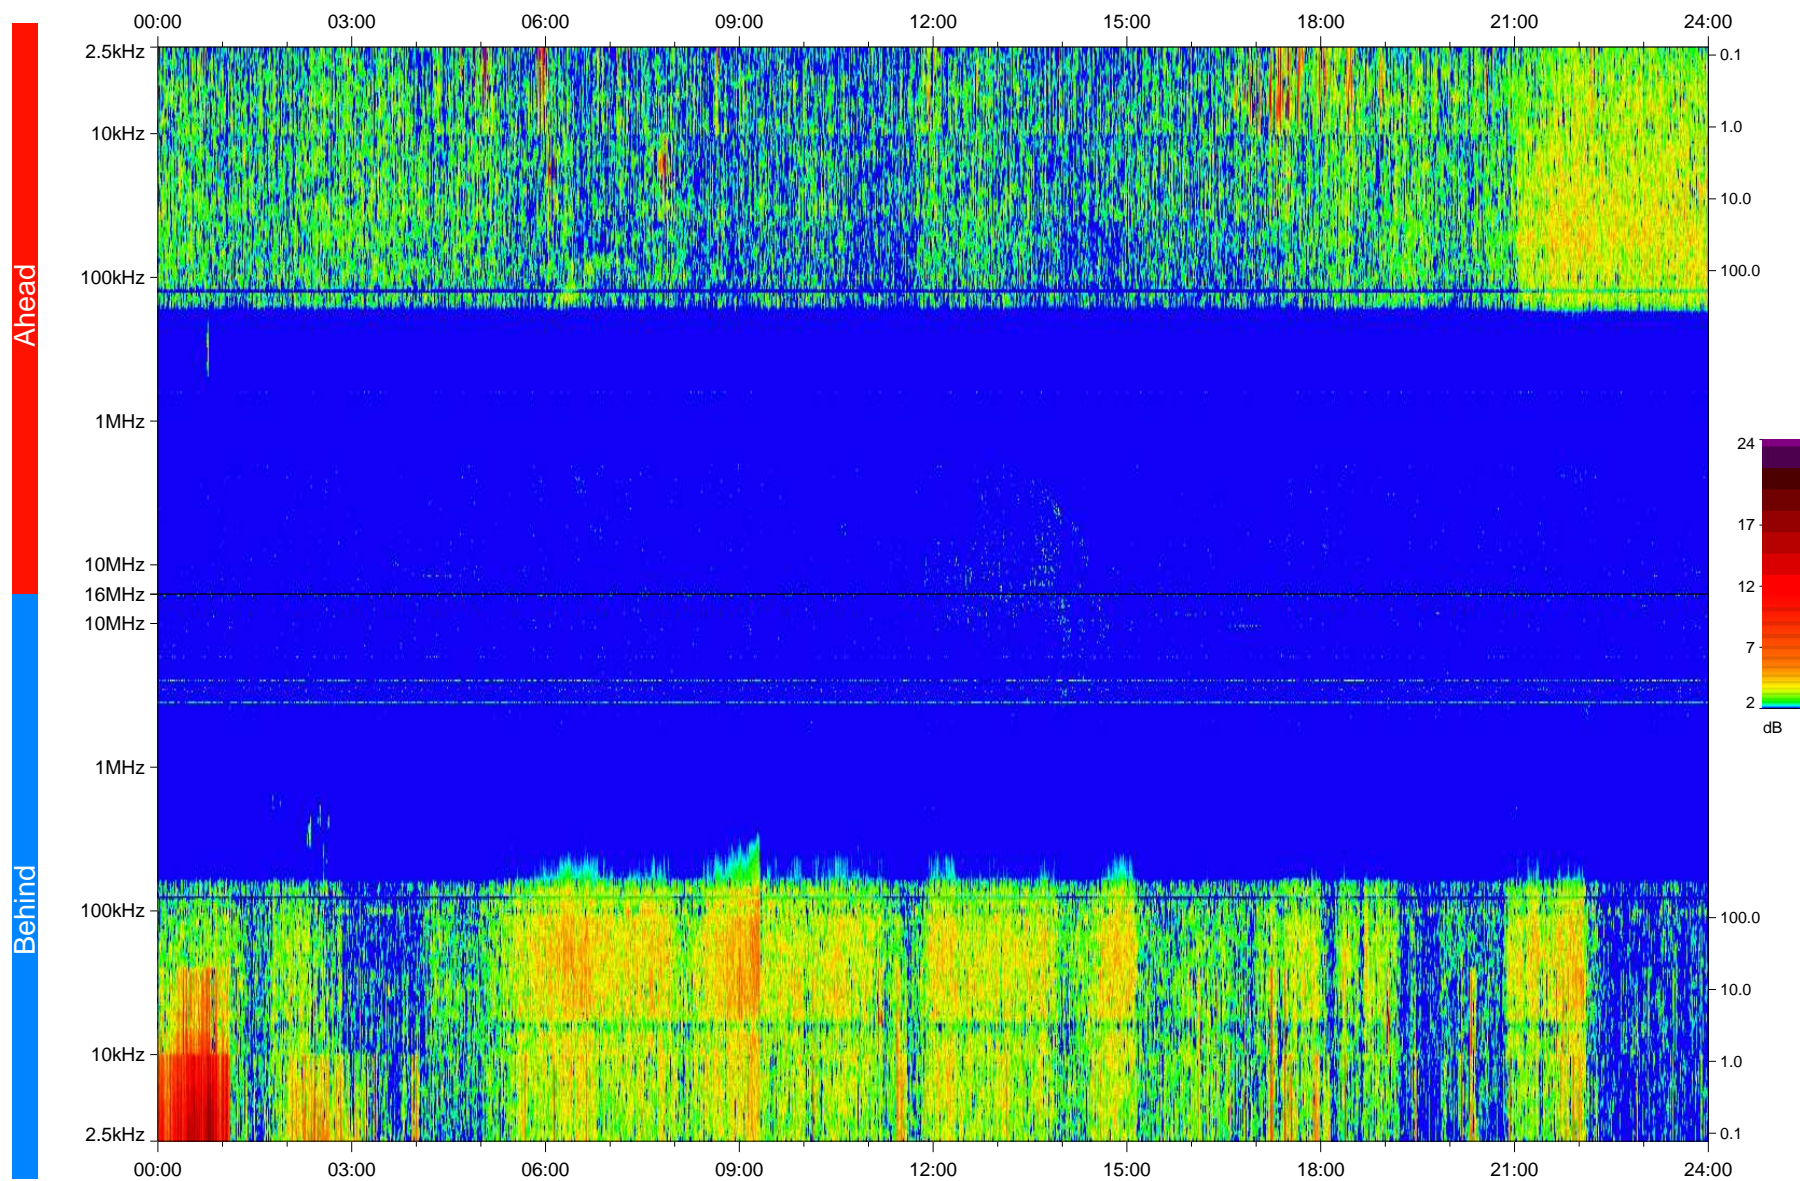

STEREO/WAVES Daily Summary - 14-Apr-2008 (DOY 105)

Ahead source file: swaves_ahead_2008_105_1_04.fin
Ahead PSE Angle: 24.7°

Behind PSE Angle: -23.8°
Behind source file: swaves_behind_2008_105_1_04.fin

Time (UTC)

file: stereo_swaves_daily-summary_color_20080414_v04
made by: space.umn.edu on macOS with IDL 8.8.2 on 2022-10-18 06:13:29, with TLib V945 / dynspec V311