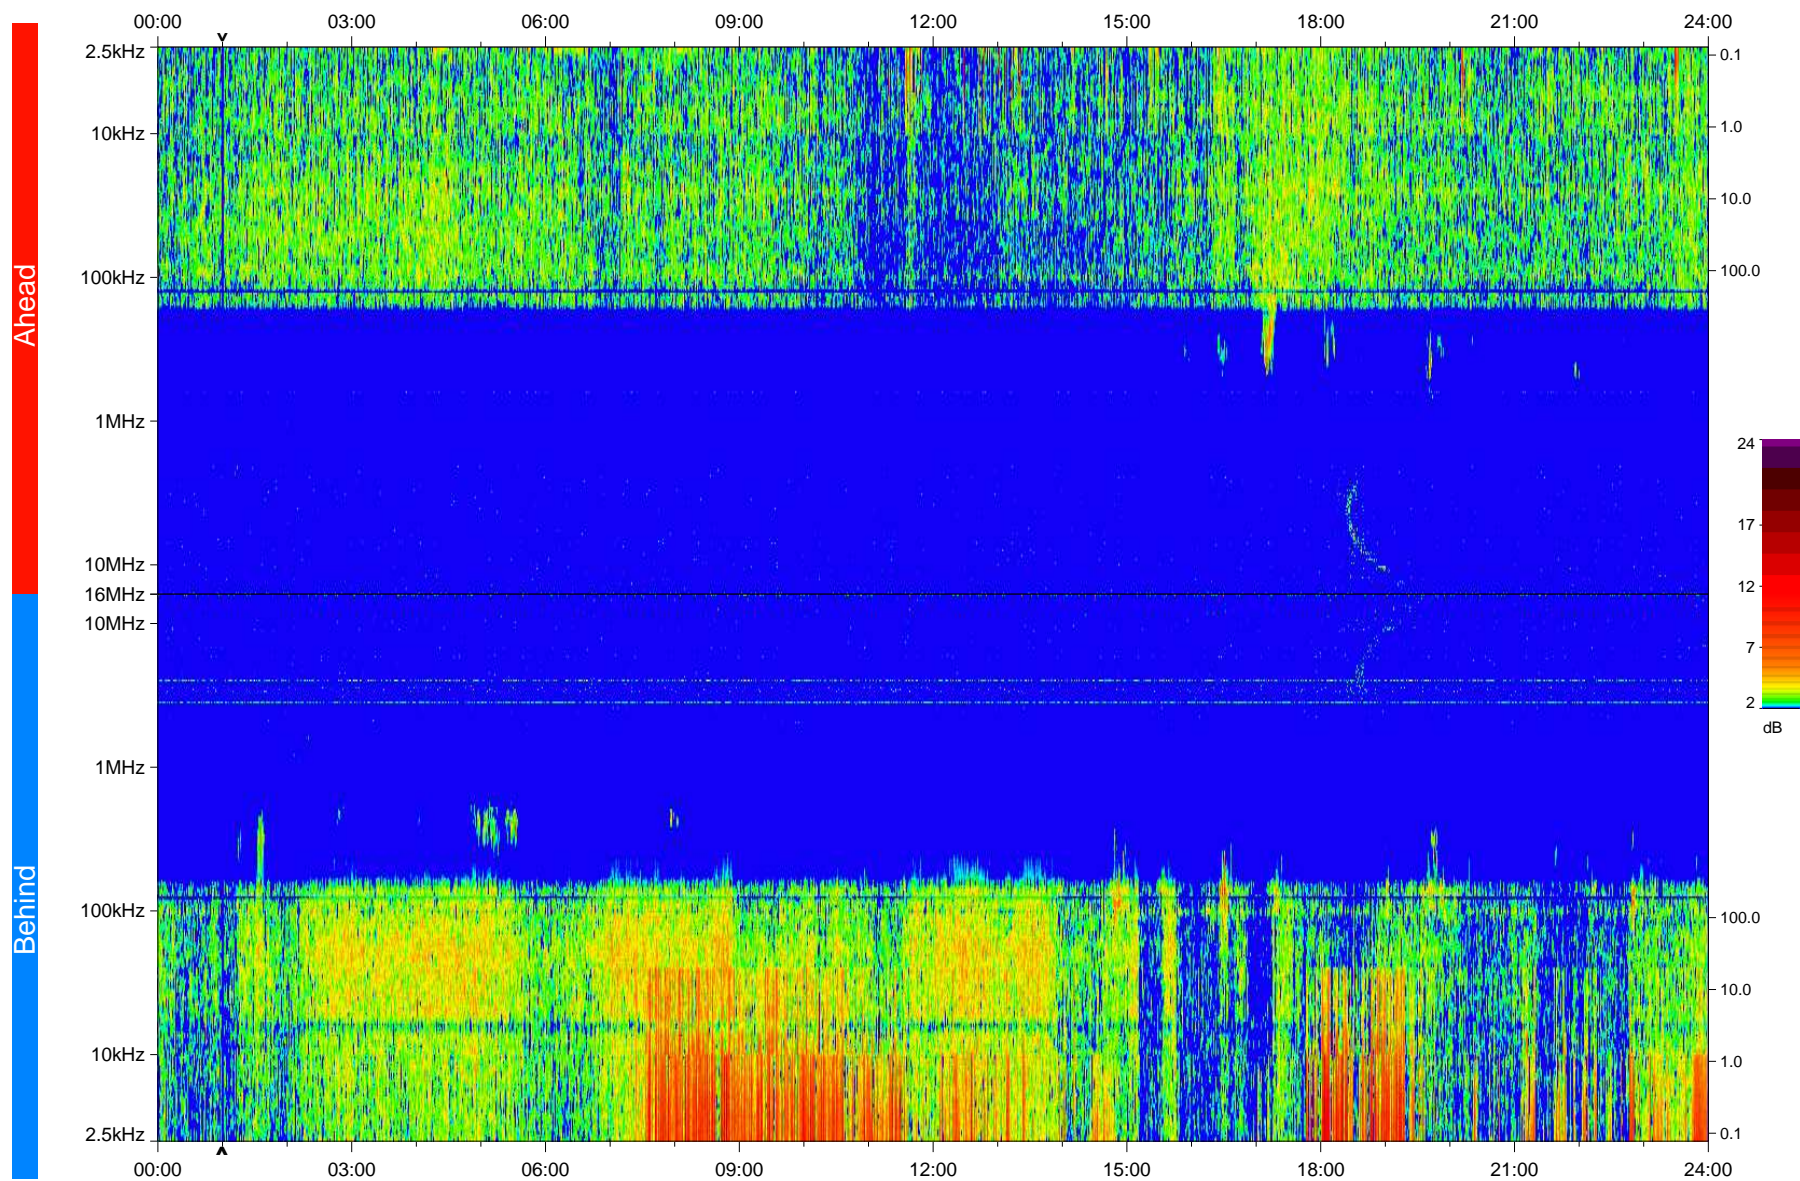

STEREO/WAVES Daily Summary - 13-Apr-2008 (DOY 104)

Ahead source file: swaves_ahead_2008_104_1_04.fin
Ahead PSE Angle: 24.6°

Behind PSE Angle: -23.7°
Behind source file: swaves_behind_2008_104_1_04.fin

Time (UTC)

file: stereo_swaves_daily-summary_color_20080413_v04
made by: space.umn.edu on macOS with IDL 8.8.2 on 2022-10-18 06:10:38, with TLib V945 / dynspec V311