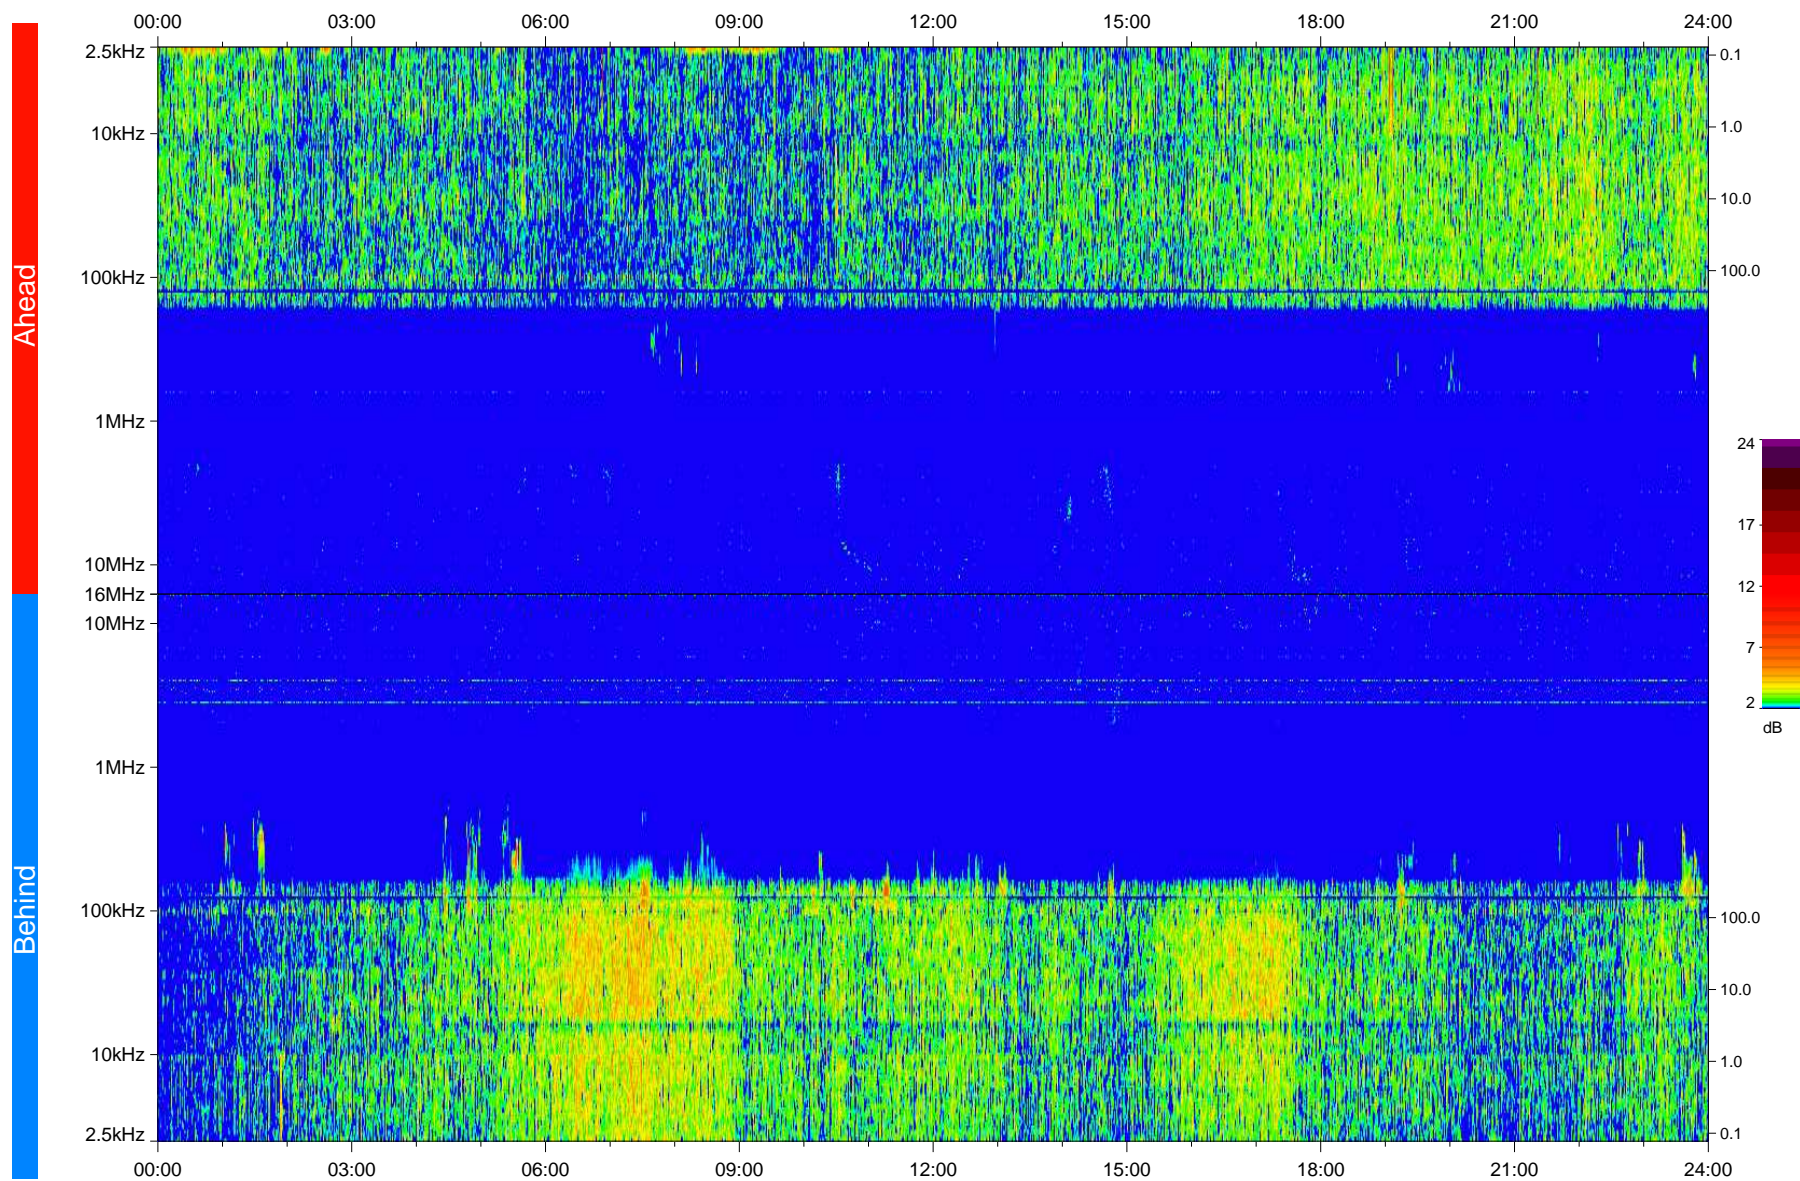

# STEREO/WAVES Daily Summary - 12-Apr-2008 (DOY 103)

Ahead source file: swaves\_ahead\_2008\_103\_1\_04.fin  
Ahead PSE Angle: 24.5°

Behind PSE Angle: -23.8°  
Behind source file: swaves\_behind\_2008\_103\_1\_04.fin

Time (UTC)

file: stereo\_swaves\_daily-summary\_color\_20080412\_v04  
made by: space.umn.edu on macOS with IDL 8.8.2 on 2022-10-18 06:07:45, with TLib V945 / dynspec V311