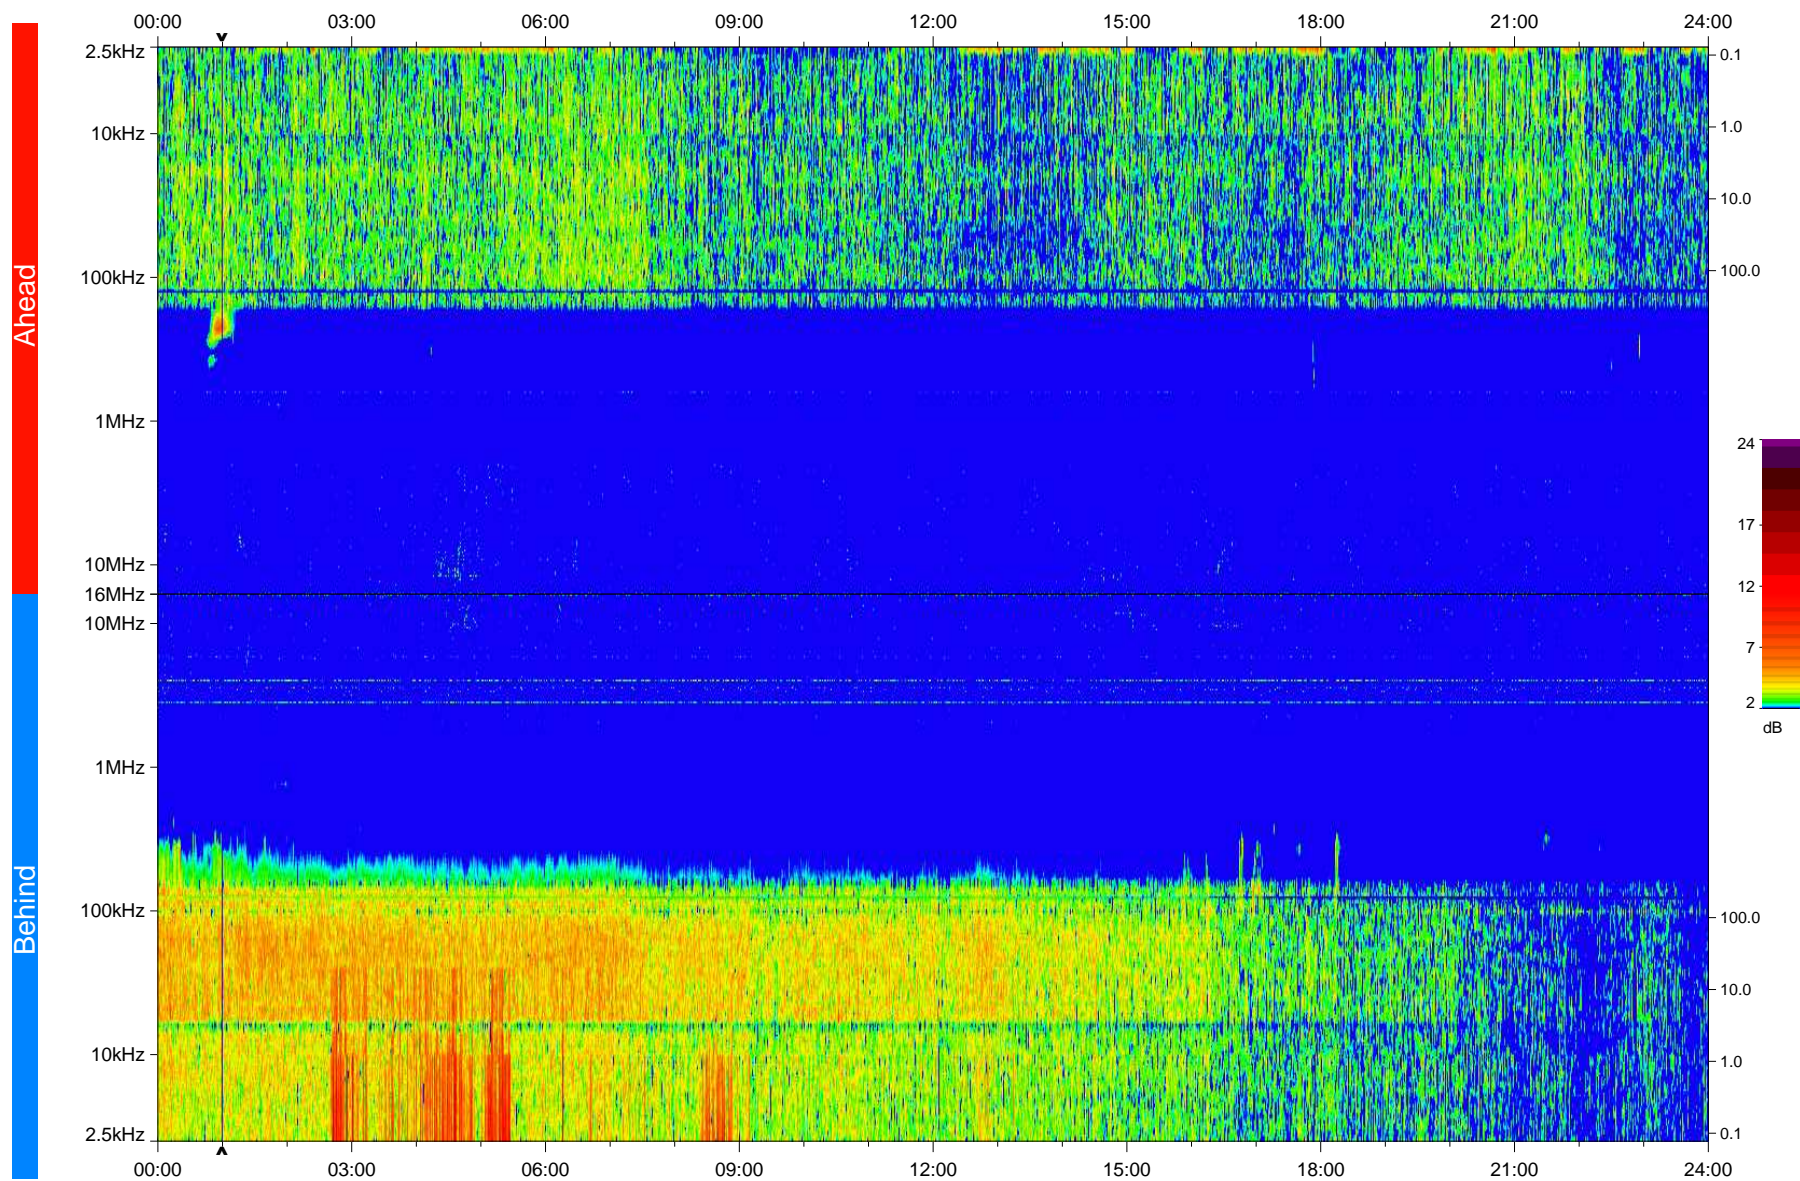

# STEREO/WAVES Daily Summary - 11-Apr-2008 (DOY 102)

Ahead source file: swaves\_ahead\_2008\_102\_1\_04.fin  
Ahead PSE Angle: 24.4°

Behind PSE Angle: -23.8°  
Behind source file: swaves\_behind\_2008\_102\_1\_04.fin

Time (UTC)

file: stereo\_swaves\_daily-summary\_color\_20080411\_v04  
made by: space.umn.edu on macOS with IDL 8.8.2 on 2022-10-18 06:04:55, with TLib V945 / dynspec V311